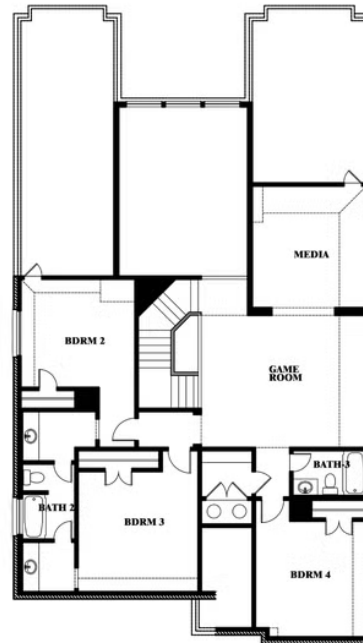

ELEVATION B

ELEVATION B

ELEVATION C

Rose II

ROSE II FLOOR PLAN

WEST CROSSING

809 TWIN PINE COURT, ANNA, TX 75409

Rose II