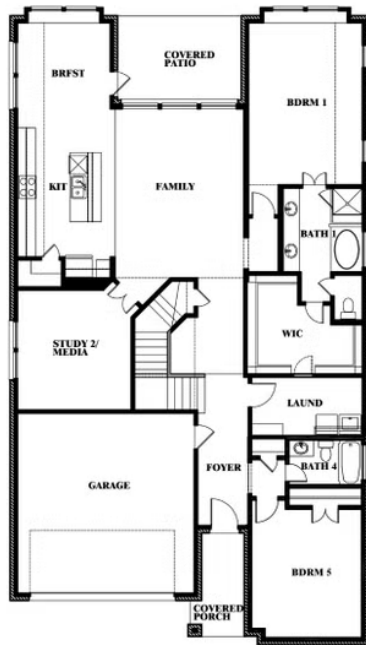

Rose II

WEST CROSSING

809 TWIN PINE COURT, ANNA, TX 75409

ROSE II FLOOR PLAN WITH OPTIONAL BED & BATH AT STUDY

Rose II
Opt. Bed & Bath at Study