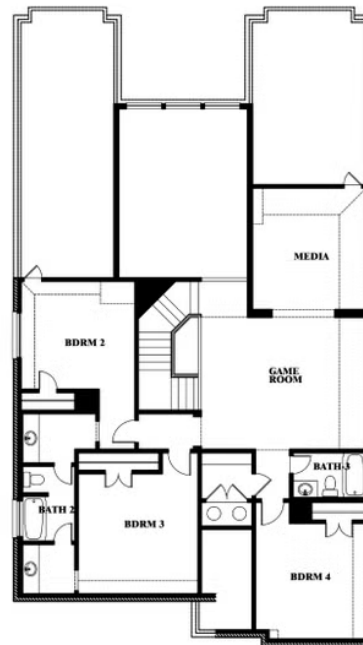

Rose II

WEST CROSSING

809 TWIN PINE COURT, ANNA, TX 75409

ROSE II FLOOR PLAN WITH OPTIONAL BED & BATH AT STUDY

Rose II
Opt. Bed & Bath at Study