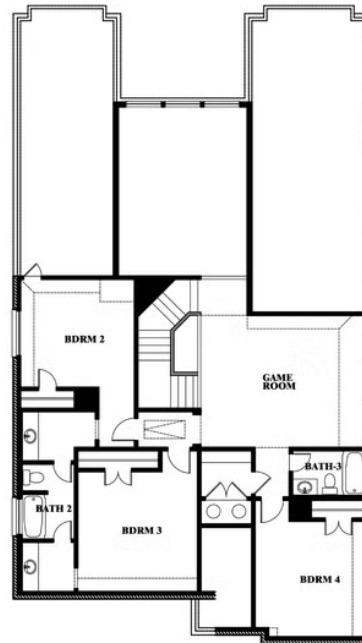

ELEVATION B

ELEVATION B

ELEVATION C

Rose

ROSE FLOOR PLAN

WEST CROSSING

809 TWIN PINE COURT, ANNA, TX 75409

Rose