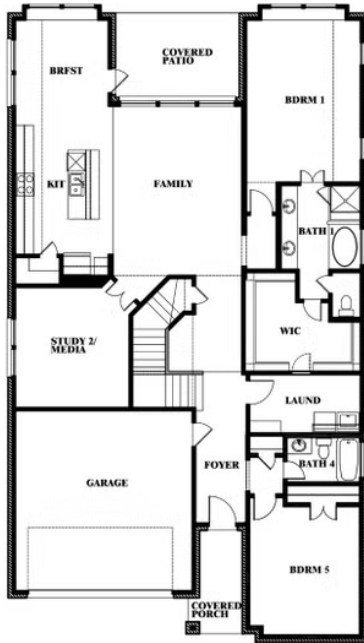

Rose

WEST CROSSING

809 TWIN PINE COURT, ANNA, TX 75409

ROSE FLOOR PLAN WITH OPTIONAL BED & BATH AT STUDY

Rose
Opt. Bed & Bath at Study