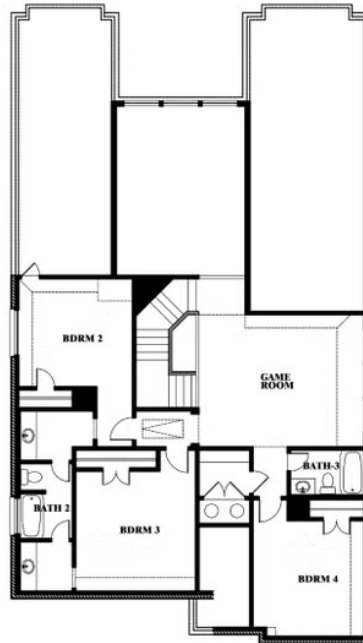

Rose

WEST CROSSING

809 TWIN PINE COURT, ANNA, TX 75409

ROSE FLOOR PLAN WITH OPTIONAL BED & BATH AT STUDY

Rose
Opt. Bed & Bath at Study