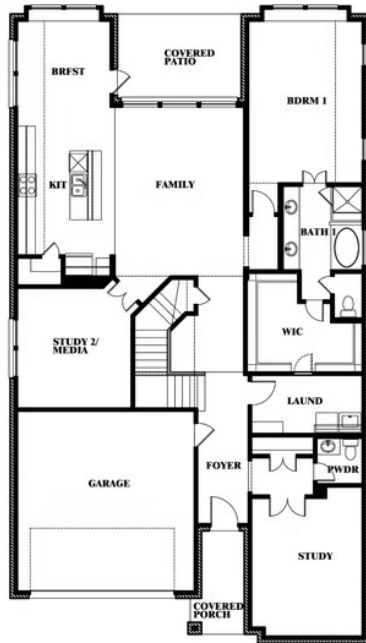

Rose

ROSE FLOOR PLAN

WEST CROSSING

809 TWIN PINE COURT, ANNA, TX 75409

Rose