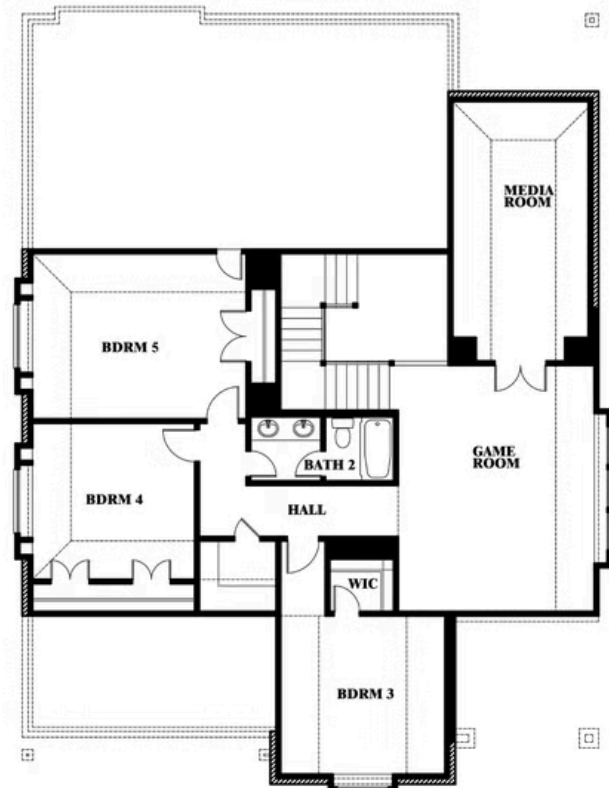

Magnolia II

HOMES FROM
\$529,990

CLASSIC SERIES

WEST CROSSING

809 TWIN PINE COURT, ANNA, TX 75409

3,430
SQUARE FEET

4
BEDROOMS

2.5
BATHROOMS

2
CAR GARAGE

Magnolia II

WEST CROSSING

809 TWIN PINE COURT, ANNA, TX 75409

MAGNOLIA II FLOOR PLAN

Magnolia II

This brochure is for general informational purposes and is to be used as a guide only. Changes may be made during the development process and floorplans, dimensions, fixtures, fittings, finishes and specifications are subject to change without notice. Window placement, balcony configuration, wardrobe sizes and living areas may vary slightly within each plan type. EQUAL HOUSING OPPORTUNITY