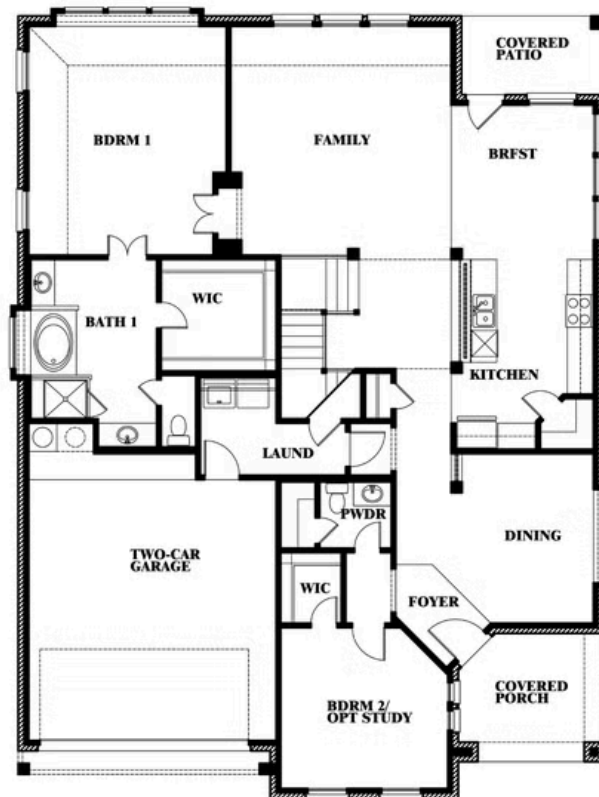

Magnolia II

HOMES FROM
\$529,990

CLASSIC SERIES

WEST CROSSING

809 TWIN PINE COURT, ANNA, TX 75409

3,430
SQUARE FEET

4
BEDROOMS

2.5
BATHROOMS

2
CAR GARAGE

Magnolia II

WEST CROSSING

809 TWIN PINE COURT, ANNA, TX 75409

MAGNOLIA II FLOOR PLAN

Magnolia II

This brochure is for general informational purposes and is to be used as a guide only. Changes may be made during the development process and floorplans, dimensions, fixtures, fittings, finishes and specifications are subject to change without notice. Window placement, balcony configuration, wardrobe sizes and living areas may vary slightly within each plan type. EQUAL HOUSING OPPORTUNITY