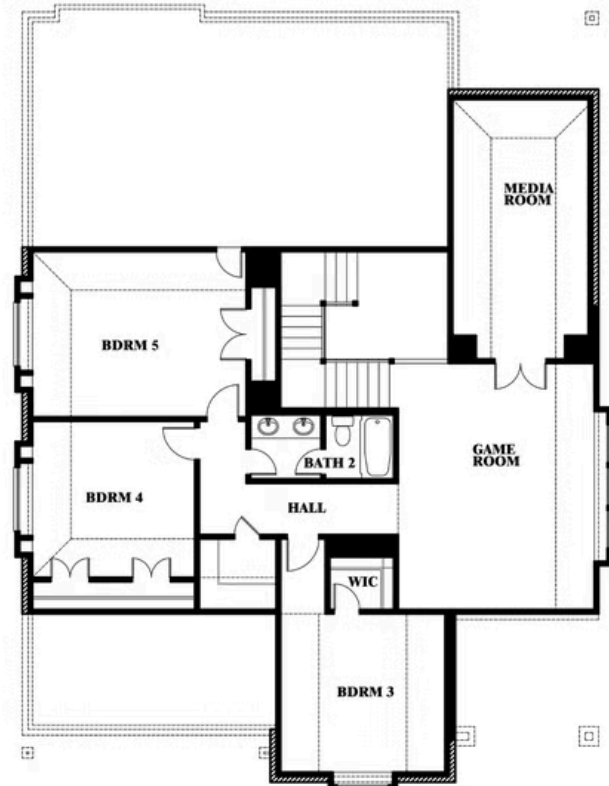

Magnolia II

HOMES FROM
\$529,990

CLASSIC SERIES

WEST CROSSING

809 TWIN PINE COURT, ANNA, TX 75409

3,430
SQUARE FEET

4
BEDROOMS

2.5
BATHROOMS

Magnolia II

WEST CROSSING

809 TWIN PINE COURT, ANNA, TX 75409

MAGNOLIA II FLOOR PLAN

Magnolia II

This brochure is for general informational purposes and is to be used as a guide only. Changes may be made during the development process and floorplans, dimensions, fixtures, fittings, finishes and specifications are subject to change without notice. Window placement, balcony configuration, wardrobe sizes and living areas may vary slightly within each plan type. EQUAL HOUSING OPPORTUNITY