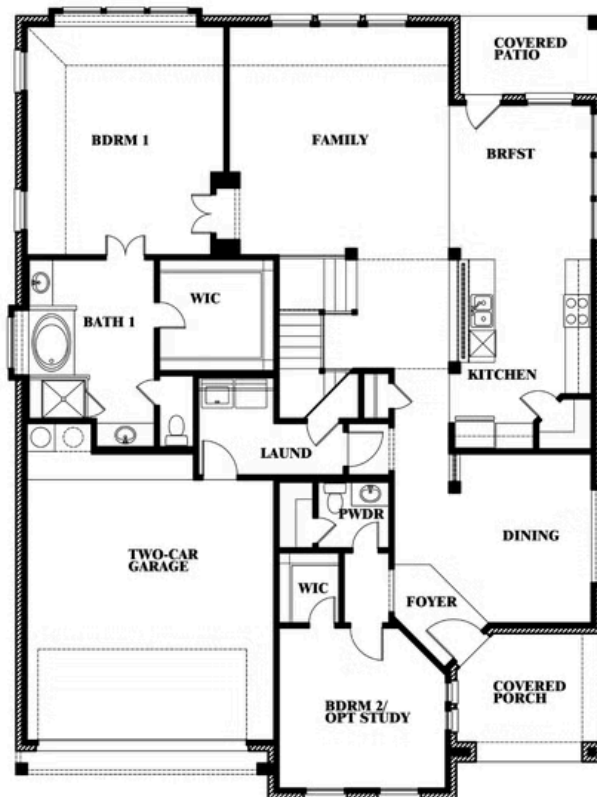

Magnolia II

HOMES FROM
\$529,990

CLASSIC SERIES

WEST CROSSING

809 TWIN PINE COURT, ANNA, TX 75409

3,430
SQUARE FEET

4
BEDROOMS

2.5
BATHROOMS

Magnolia II

WEST CROSSING

809 TWIN PINE COURT, ANNA, TX 75409

MAGNOLIA II FLOOR PLAN

Magnolia II

This brochure is for general informational purposes and is to be used as a guide only. Changes may be made during the development process and floorplans, dimensions, fixtures, fittings, finishes and specifications are subject to change without notice. Window placement, balcony configuration, wardrobe sizes and living areas may vary slightly within each plan type. EQUAL HOUSING OPPORTUNITY