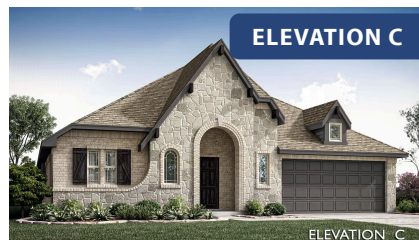

# Hawthorne

HOMES FROM  
**\$460,990**

CLASSIC SERIES

**WEST CROSSING**

809 TWIN PINE COURT, ANNA, TX 75409

**2,235**  
SQUARE FEET

**3**  
BEDROOMS

**2.0**  
BATHROOMS

**2**  
CAR GARAGE

**ELEVATION A**

**ELEVATION B**

ELEVATION B

**ELEVATION C**

ELEVATION C