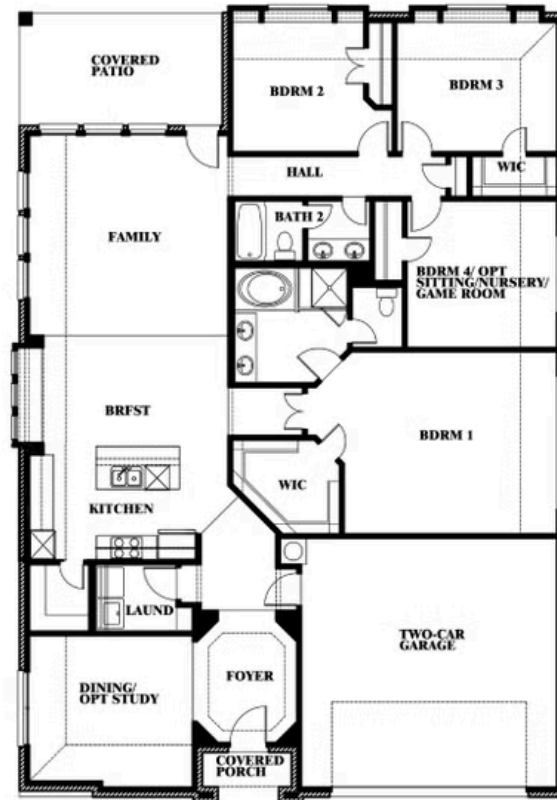

Hawthorne

WEST CROSSING

809 TWIN PINE COURT, ANNA, TX 75409

Hawthorne Opt. Deluxe Kitchen

This brochure is for general informational purposes and is to be used as a guide only. Changes may be made during the development process and floorplans, dimensions, fixtures, fittings, finishes and specifications are subject to change without notice. Window placement, balcony configuration, wardrobe sizes and living areas may vary slightly within each plan type. EQUAL HOUSING OPPORTUNITY