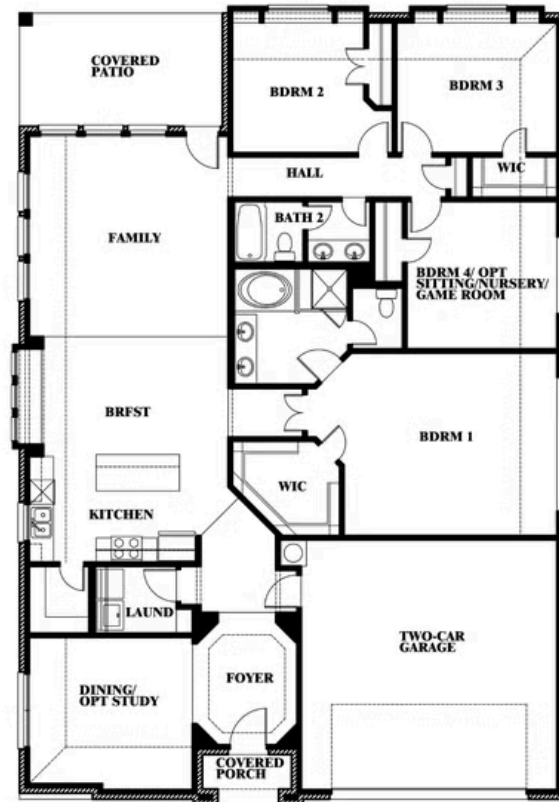

Hawthorne

WEST CROSSING

809 TWIN PINE COURT, ANNA, TX 75409

Hawthorne

This brochure is for general informational purposes and is to be used as a guide only. Changes may be made during the development process and floorplans, dimensions, fixtures, fittings, finishes and specifications are subject to change without notice. Window placement, balcony configuration, wardrobe sizes and living areas may vary slightly within each plan type. EQUAL HOUSING OPPORTUNITY