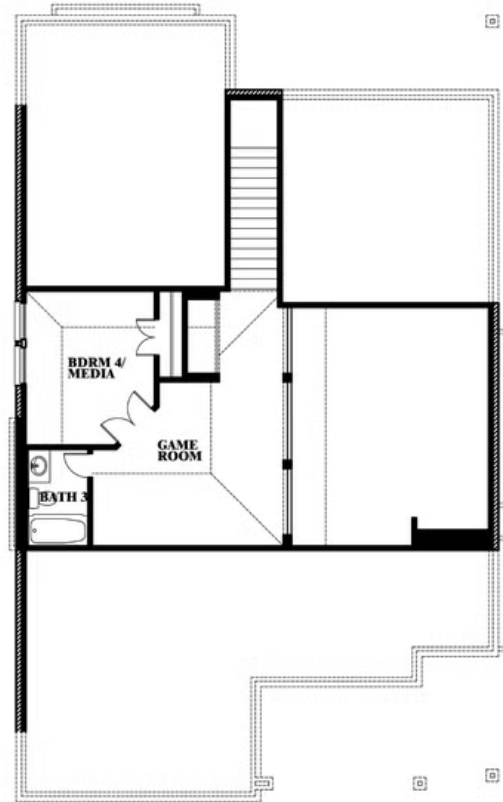

Dogwood III

CLASSIC SERIES

WEST CROSSING

809 TWIN PINE COURT, ANNA, TX 75409

HOMES FROM

\$472,990

2,333
SQUARE FEET

4
BEDROOMS

3.0
BATHROOMS

2
CAR GARAGE

ELEVATION C

Dogwood III

WEST CROSSING

809 TWIN PINE COURT, ANNA, TX 75409

Dogwood III

This brochure is for general informational purposes and is to be used as a guide only. Changes may be made during the development process and floorplans, dimensions, fixtures, fittings, finishes and specifications are subject to change without notice. Window placement, balcony configuration, wardrobe sizes and living areas may vary slightly within each plan type. EQUAL HOUSING OPPORTUNITY