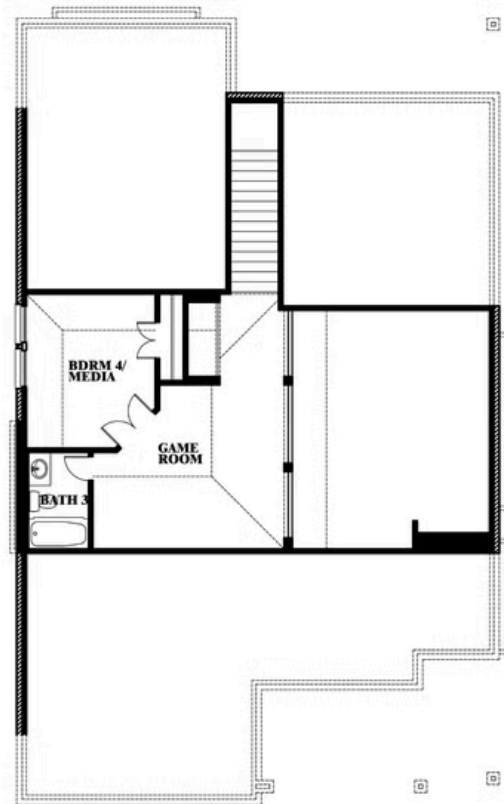

Dogwood III

HOMES FROM
\$472,990

CLASSIC SERIES

WEST CROSSING

809 TWIN PINE COURT, ANNA, TX 75409

2,333
SQUARE FEET

4
BEDROOMS

3.0
BATHROOMS

2
CAR GARAGE

Dogwood III

WEST CROSSING

809 TWIN PINE COURT, ANNA, TX 75409

Dogwood III

This brochure is for general informational purposes and is to be used as a guide only. Changes may be made during the development process and floorplans, dimensions, fixtures, fittings, finishes and specifications are subject to change without notice. Window placement, balcony configuration, wardrobe sizes and living areas may vary slightly within each plan type. EQUAL HOUSING OPPORTUNITY