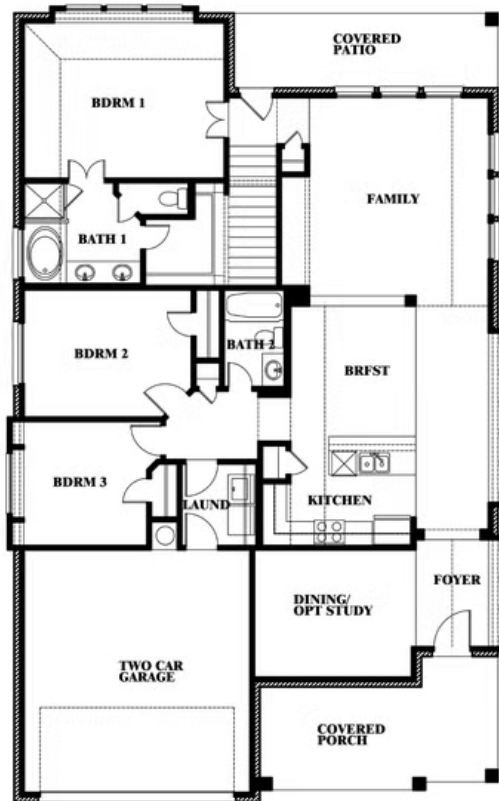

Dogwood III

CLASSIC SERIES

WEST CROSSING

809 TWIN PINE COURT, ANNA, TX 75409

HOMES FROM

\$472,990

2,333
SQUARE FEET

4
BEDROOMS

3.0
BATHROOMS

2
CAR GARAGE

ELEVATION C

Dogwood III

WEST CROSSING

809 TWIN PINE COURT, ANNA, TX 75409

Dogwood III

This brochure is for general informational purposes and is to be used as a guide only. Changes may be made during the development process and floorplans, dimensions, fixtures, fittings, finishes and specifications are subject to change without notice. Window placement, balcony configuration, wardrobe sizes and living areas may vary slightly within each plan type. EQUAL HOUSING OPPORTUNITY