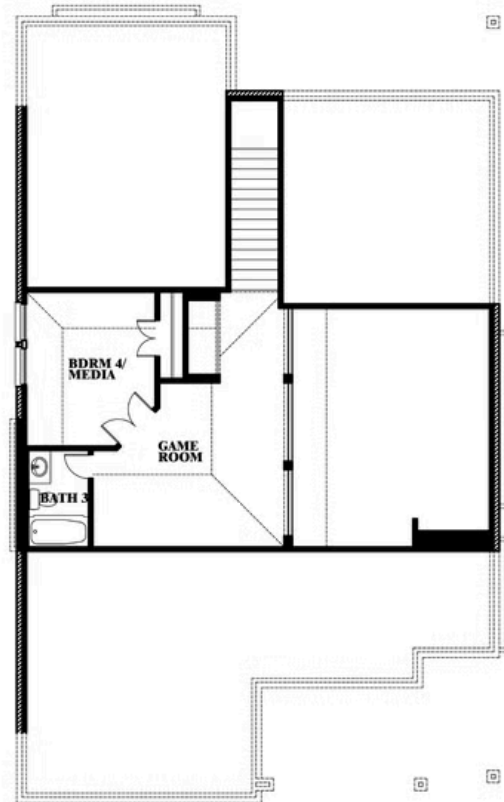

Dogwood III

HOMES FROM
\$472,990

CLASSIC SERIES

WEST CROSSING

809 TWIN PINE COURT, ANNA, TX 75409

2,333
SQUARE FEET

4
BEDROOMS

3.0
BATHROOMS

2
CAR GARAGE

Dogwood III

WEST CROSSING

809 TWIN PINE COURT, ANNA, TX 75409

Dogwood III

This brochure is for general informational purposes and is to be used as a guide only. Changes may be made during the development process and floorplans, dimensions, fixtures, fittings, finishes and specifications are subject to change without notice. Window placement, balcony configuration, wardrobe sizes and living areas may vary slightly within each plan type. EQUAL HOUSING OPPORTUNITY