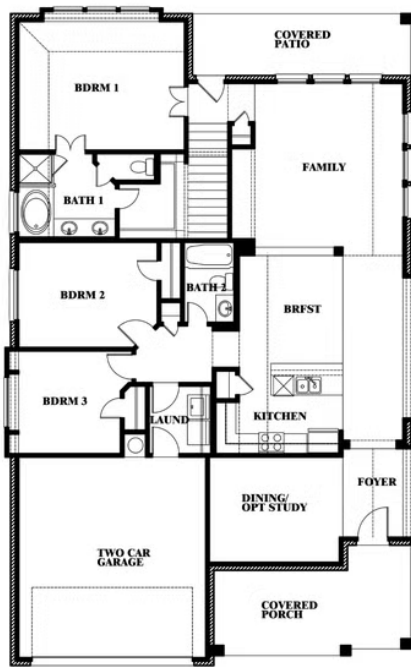

Dogwood III

WEST CROSSING

809 TWIN PINE COURT, ANNA, TX 75409

Dogwood III