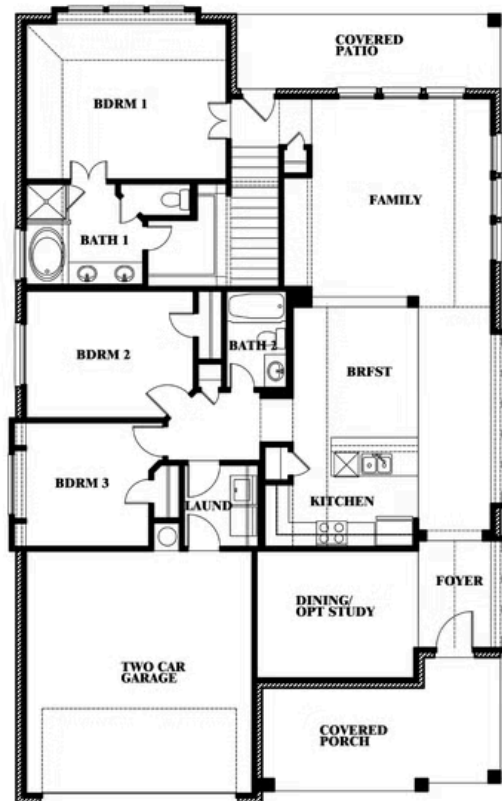

Dogwood III

HOMES FROM
\$472,990

CLASSIC SERIES

WEST CROSSING

809 TWIN PINE COURT, ANNA, TX 75409

2,333
SQUARE FEET

4
BEDROOMS

3.0
BATHROOMS

2
CAR GARAGE

Dogwood III

WEST CROSSING

809 TWIN PINE COURT, ANNA, TX 75409

Dogwood III

This brochure is for general informational purposes and is to be used as a guide only. Changes may be made during the development process and floorplans, dimensions, fixtures, fittings, finishes and specifications are subject to change without notice. Window placement, balcony configuration, wardrobe sizes and living areas may vary slightly within each plan type. EQUAL HOUSING OPPORTUNITY