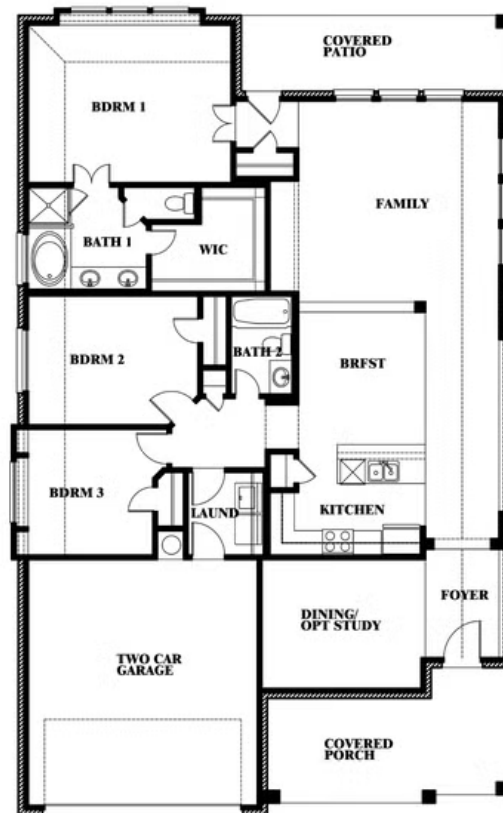

Dogwood

WEST CROSSING

809 TWIN PINE COURT, ANNA, TX 75409

Dogwood

This brochure is for general informational purposes and is to be used as a guide only. Changes may be made during the development process and floorplans, dimensions, fixtures, fittings, finishes and specifications are subject to change without notice. Window placement, balcony configuration, wardrobe sizes and living areas may vary slightly within each plan type. EQUAL HOUSING OPPORTUNITY