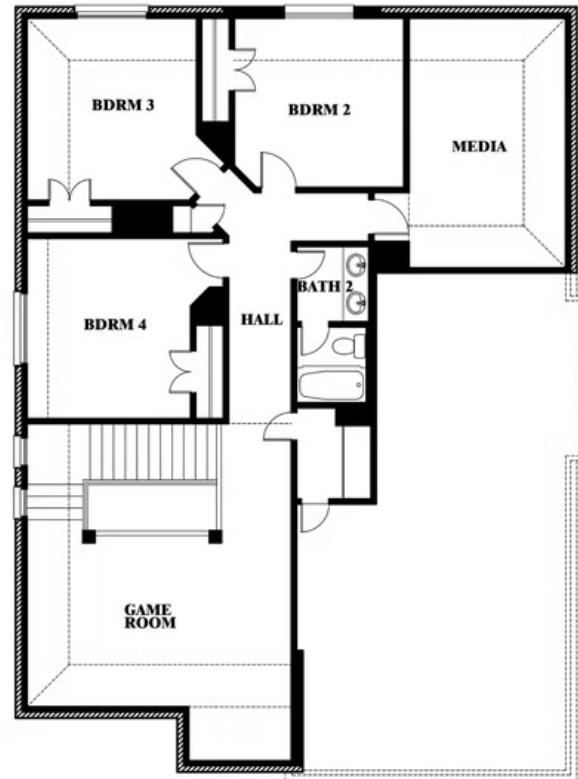

Dewberry II

HOMES FROM
\$499,990

CLASSIC SERIES

WEST CROSSING

809 TWIN PINE COURT, ANNA, TX 75409

3,026
SQUARE FEET

4
BEDROOMS

2.5
BATHROOMS

Dewberry II

WEST CROSSING

809 TWIN PINE COURT, ANNA, TX 75409

Dewberry II

This brochure is for general informational purposes and is to be used as a guide only. Changes may be made during the development process and floorplans, dimensions, fixtures, fittings, finishes and specifications are subject to change without notice. Window placement, balcony configuration, wardrobe sizes and living areas may vary slightly within each plan type. EQUAL HOUSING OPPORTUNITY