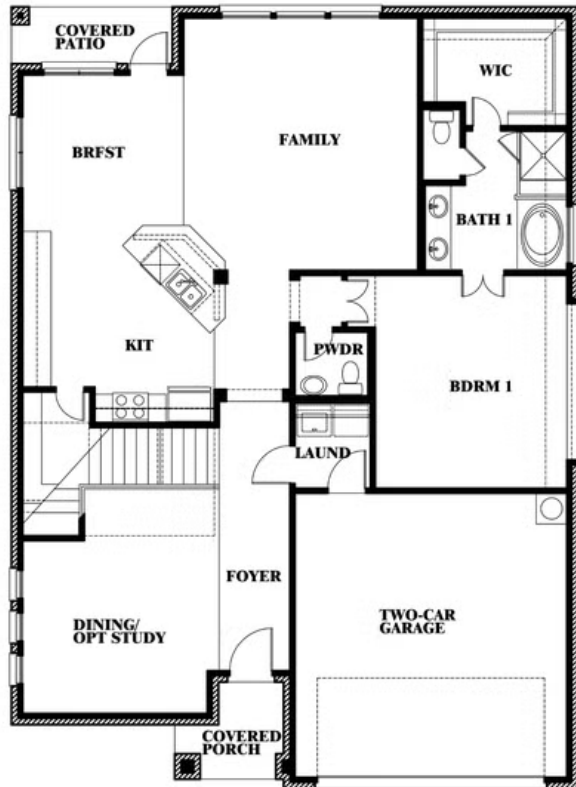

Dewberry II

HOMES FROM
\$499,990

CLASSIC SERIES

WEST CROSSING

809 TWIN PINE COURT, ANNA, TX 75409

3,026
SQUARE FEET

4
BEDROOMS

2.5
BATHROOMS

Dewberry II

WEST CROSSING

809 TWIN PINE COURT, ANNA, TX 75409

Dewberry II

This brochure is for general informational purposes and is to be used as a guide only. Changes may be made during the development process and floorplans, dimensions, fixtures, fittings, finishes and specifications are subject to change without notice. Window placement, balcony configuration, wardrobe sizes and living areas may vary slightly within each plan type. EQUAL HOUSING OPPORTUNITY