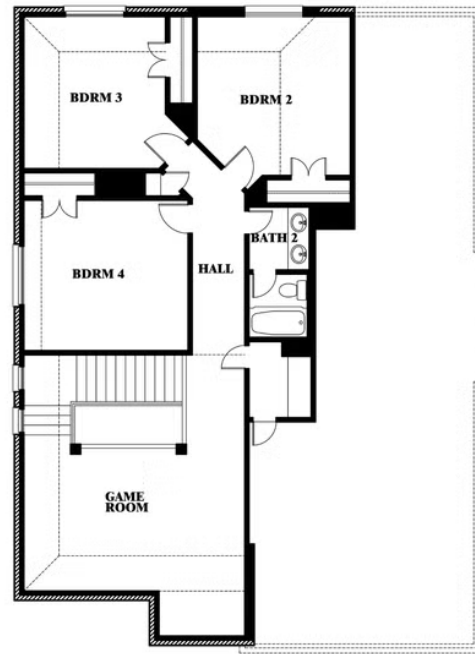

ELEVATION A

ELEVATION A

ELEVATION CS

ELEVATION CS

Dewberry

WEST CROSSING

809 TWIN PINE COURT, ANNA, TX 75409

Dewberry