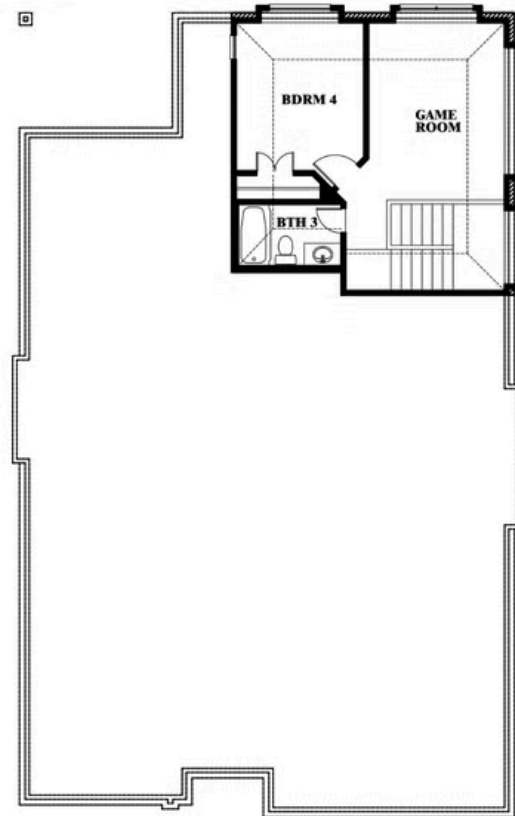

Cypress II

HOMES FROM
\$473,990

CLASSIC SERIES

WEST CROSSING

809 TWIN PINE COURT, ANNA, TX 75409

2,454
SQUARE FEET

4
BEDROOMS

3.0
BATHROOMS

2
CAR GARAGE

Cypress II

WEST CROSSING

809 TWIN PINE COURT, ANNA, TX 75409

Cypress II

This brochure is for general informational purposes and is to be used as a guide only. Changes may be made during the development process and floorplans, dimensions, fixtures, fittings, finishes and specifications are subject to change without notice. Window placement, balcony configuration, wardrobe sizes and living areas may vary slightly within each plan type. EQUAL HOUSING OPPORTUNITY