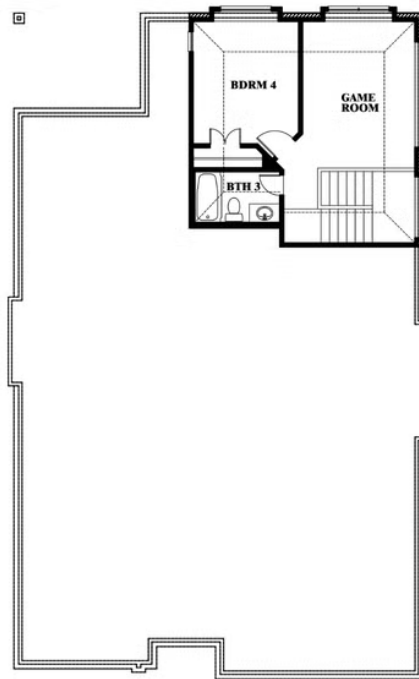

Cypress II

WEST CROSSING

809 TWIN PINE COURT, ANNA, TX 75409

Cypress II