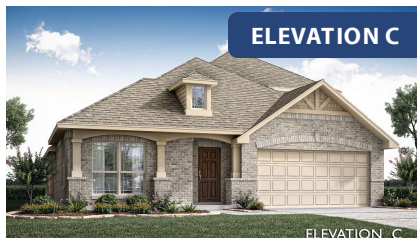

Cypress II

CLASSIC SERIES

WEST CROSSING

809 TWIN PINE COURT, ANNA, TX 75409

HOMES FROM

\$473,990

2,454
SQUARE FEET

4
BEDROOMS

3.0
BATHROOMS

2
CAR GARAGE

ELEVATION F

ELEVATION B

ELEVATION B

ELEVATION C

ELEVATION C

ELEVATION D

ELEVATION D

ELEVATION E

ELEVATION E

Cypress II

WEST CROSSING

809 TWIN PINE COURT, ANNA, TX 75409

Cypress II

This brochure is for general informational purposes and is to be used as a guide only. Changes may be made during the development process and floorplans, dimensions, fixtures, fittings, finishes and specifications are subject to change without notice. Window placement, balcony configuration, wardrobe sizes and living areas may vary slightly within each plan type. EQUAL HOUSING OPPORTUNITY