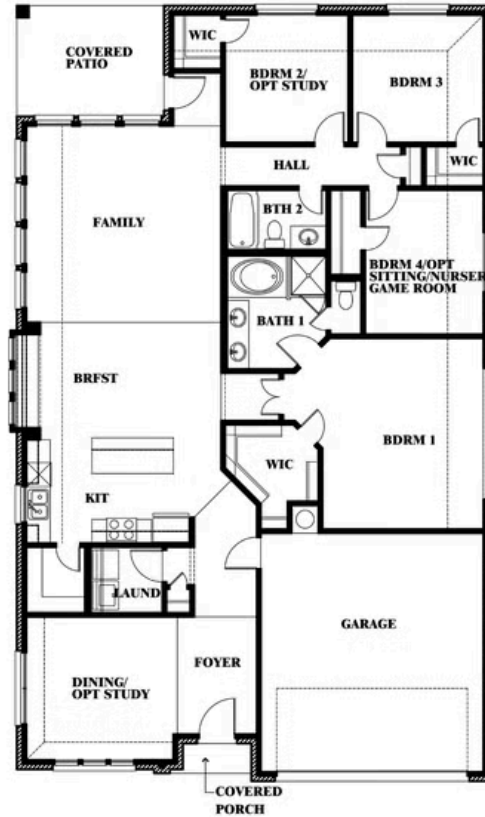

Cypress

CLASSIC SERIES

WEST CROSSING

809 TWIN PINE COURT, ANNA, TX 75409

HOMES FROM
\$438,990

2,038
SQUARE FEET

4
BEDROOMS

2.0
BATHROOMS

2
CAR GARAGE

ELEVATION E

Document generated Dec 21, 2024. Prices, plans, square footage, features and materials are subject to change at any time without notice and vary among communities. Listed prices are for informational purposes only, are not binding, and do not create any contractual obligation(s). The price of any home is dependent on numerous factors, all of which are unique to a specific home, and is not guaranteed until specified in a binding contract. Pricing of elevations and additional optional beds/baths vary per plan. Some plans require a premium homesite. Please ask the Community Manager for details. Renderings of homes are artist concepts and may not reflect exact colors and materials.

Cypress

WEST CROSSING

809 TWIN PINE COURT, ANNA, TX 75409

Cypress

This brochure is for general informational purposes and is to be used as a guide only. Changes may be made during the development process and floorplans, dimensions, fixtures, fittings, finishes and specifications are subject to change without notice. Window placement, balcony configuration, wardrobe sizes and living areas may vary slightly within each plan type. EQUAL HOUSING OPPORTUNITY