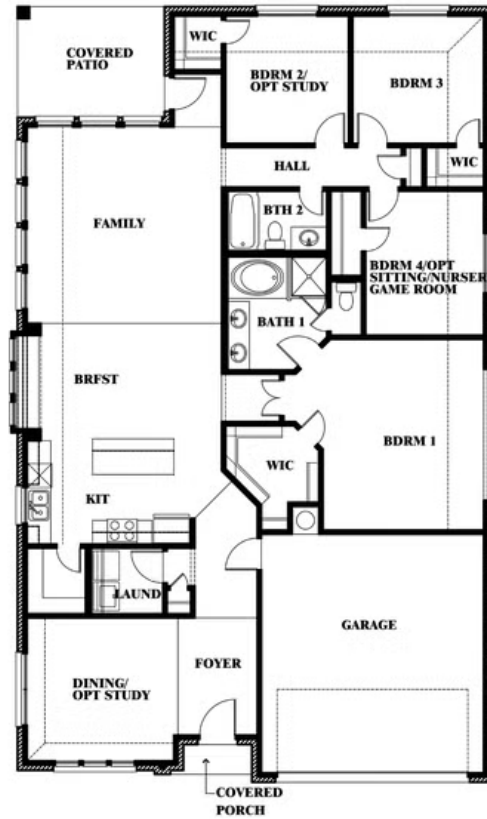

Cypress

CLASSIC SERIES

WEST CROSSING

809 TWIN PINE COURT, ANNA, TX 75409

HOMES FROM

\$438,990

2,038
SQUARE FEET

4
BEDROOMS

2.0
BATHROOMS

2
CAR GARAGE

ELEVATION E

ELEVATION B

ELEVATION B

ELEVATION BS

ELEVATION BS

ELEVATION C

ELEVATION C

ELEVATION CS

ELEVATION CS

ELEVATION D

ELEVATION D

ELEVATION F

ELEVATION F

ELEVATION FS

Cypress

WEST CROSSING

809 TWIN PINE COURT, ANNA, TX 75409

Cypress

This brochure is for general informational purposes and is to be used as a guide only. Changes may be made during the development process and floorplans, dimensions, fixtures, fittings, finishes and specifications are subject to change without notice. Window placement, balcony configuration, wardrobe sizes and living areas may vary slightly within each plan type. EQUAL HOUSING OPPORTUNITY