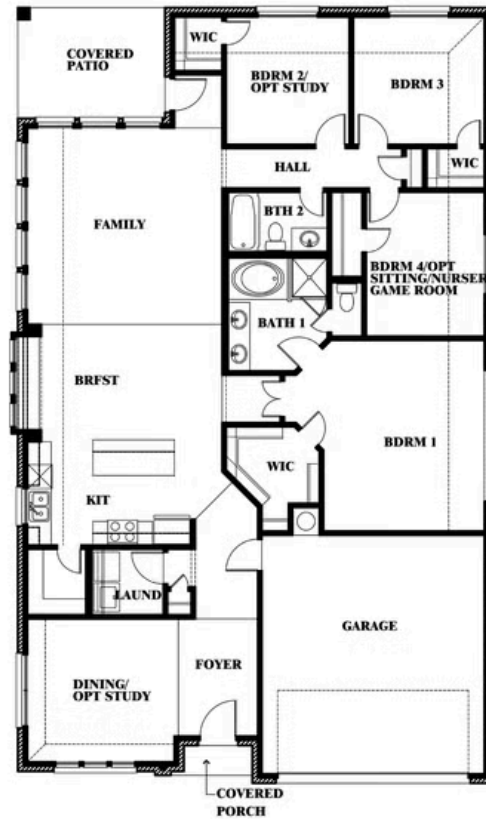

Cypress

HOMES FROM
\$438,990

CLASSIC SERIES

WEST CROSSING

809 TWIN PINE COURT, ANNA, TX 75409

2,038
SQUARE FEET

3
BEDROOMS

2.0
BATHROOMS

2
CAR GARAGE

ELEVATION E

Document generated Jan 21, 2025. Prices, plans, square footage, features and materials are subject to change at any time without notice and vary among communities. Listed prices are for informational purposes only, are not binding, and do not create any contractual obligation(s). The price of any home is dependent on numerous factors, all of which are unique to a specific home, and is not guaranteed until specified in a binding contract. Pricing of elevations and additional optional beds/baths vary per plan. Some plans require a premium homesite. Please ask the Community Manager for details. Renderings of homes are artist concepts and may not reflect exact colors and materials.

Cypress

WEST CROSSING

809 TWIN PINE COURT, ANNA, TX 75409

Cypress

This brochure is for general informational purposes and is to be used as a guide only. Changes may be made during the development process and floorplans, dimensions, fixtures, fittings, finishes and specifications are subject to change without notice. Window placement, balcony configuration, wardrobe sizes and living areas may vary slightly within each plan type. EQUAL HOUSING OPPORTUNITY