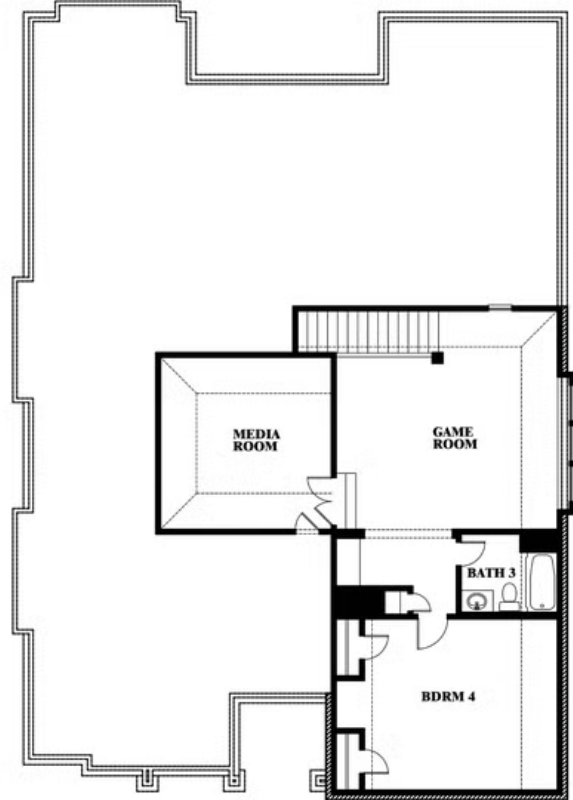

Carolina IV

HOMES FROM
\$520,990

CLASSIC SERIES

WEST CROSSING

809 TWIN PINE COURT, ANNA, TX 75409

3,280
SQUARE FEET

4
BEDROOMS

3.0
BATHROOMS

2
CAR GARAGE

ELEVATION D

ELEVATION A

ELEVATION A

ELEVATION AS

ELEVATION AS

ELEVATION C

ELEVATION C

ELEVATION E

ELEVATION E

ELEVATION F

ELEVATION F

Carolina IV

WEST CROSSING

809 TWIN PINE COURT, ANNA, TX 75409

Carolina IV

This brochure is for general informational purposes and is to be used as a guide only. Changes may be made during the development process and floorplans, dimensions, fixtures, fittings, finishes and specifications are subject to change without notice. Window placement, balcony configuration, wardrobe sizes and living areas may vary slightly within each plan type. EQUAL HOUSING OPPORTUNITY