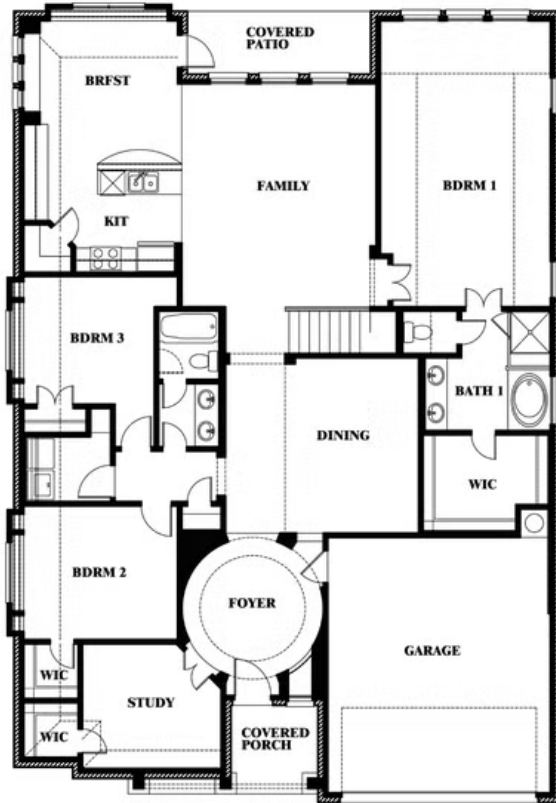

Carolina IV

HOMES FROM
\$520,990

CLASSIC SERIES

WEST CROSSING

809 TWIN PINE COURT, ANNA, TX 75409

3,280
SQUARE FEET

4
BEDROOMS

3.0
BATHROOMS

2
CAR GARAGE

ELEVATION D

ELEVATION A

ELEVATION A

ELEVATION AS

ELEVATION AS

ELEVATION C

ELEVATION C

ELEVATION E

ELEVATION E

ELEVATION F

ELEVATION F

Carolina IV

WEST CROSSING

809 TWIN PINE COURT, ANNA, TX 75409

Carolina IV

This brochure is for general informational purposes and is to be used as a guide only. Changes may be made during the development process and floorplans, dimensions, fixtures, fittings, finishes and specifications are subject to change without notice. Window placement, balcony configuration, wardrobe sizes and living areas may vary slightly within each plan type. EQUAL HOUSING OPPORTUNITY