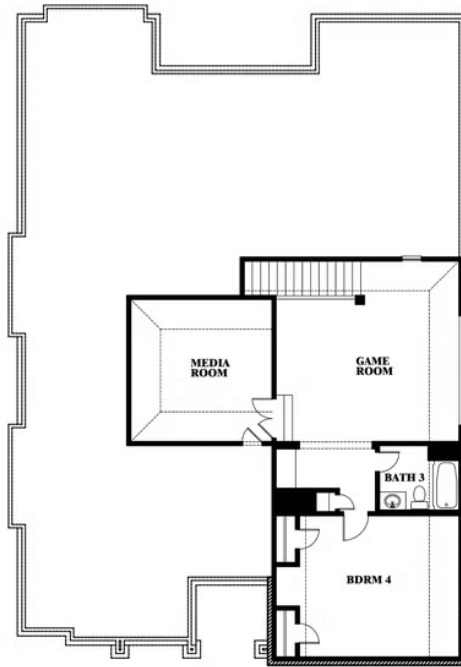

Carolina IV

WEST CROSSING

809 TWIN PINE COURT, ANNA, TX 75409

Carolina IV