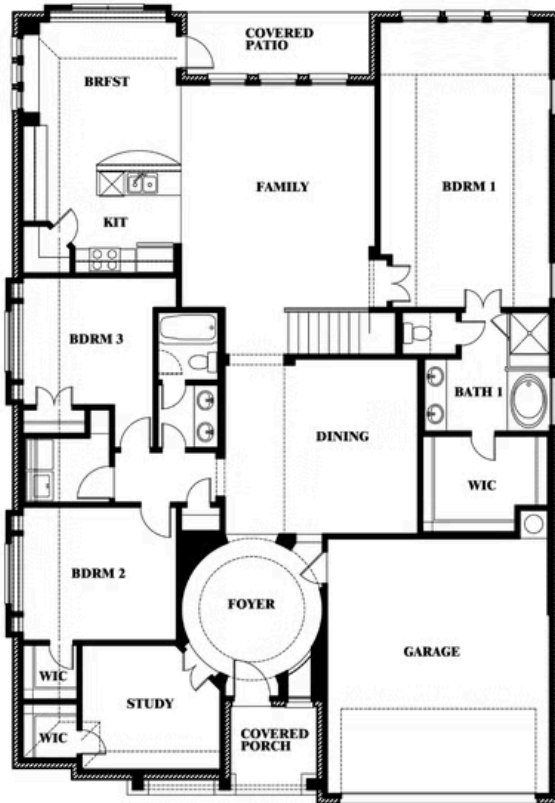

Carolina IV

HOMES FROM
\$520,990

CLASSIC SERIES

WEST CROSSING

809 TWIN PINE COURT, ANNA, TX 75409

3,280
SQUARE FEET

4
BEDROOMS

3.0
BATHROOMS

2
CAR GARAGE

ELEVATION D

ELEVATION A

ELEVATION A

ELEVATION AS

ELEVATION AS

ELEVATION C

ELEVATION C

ELEVATION E

ELEVATION E

ELEVATION F

ELEVATION F

Carolina IV

WEST CROSSING

809 TWIN PINE COURT, ANNA, TX 75409

Carolina IV

This brochure is for general informational purposes and is to be used as a guide only. Changes may be made during the development process and floorplans, dimensions, fixtures, fittings, finishes and specifications are subject to change without notice. Window placement, balcony configuration, wardrobe sizes and living areas may vary slightly within each plan type. EQUAL HOUSING OPPORTUNITY