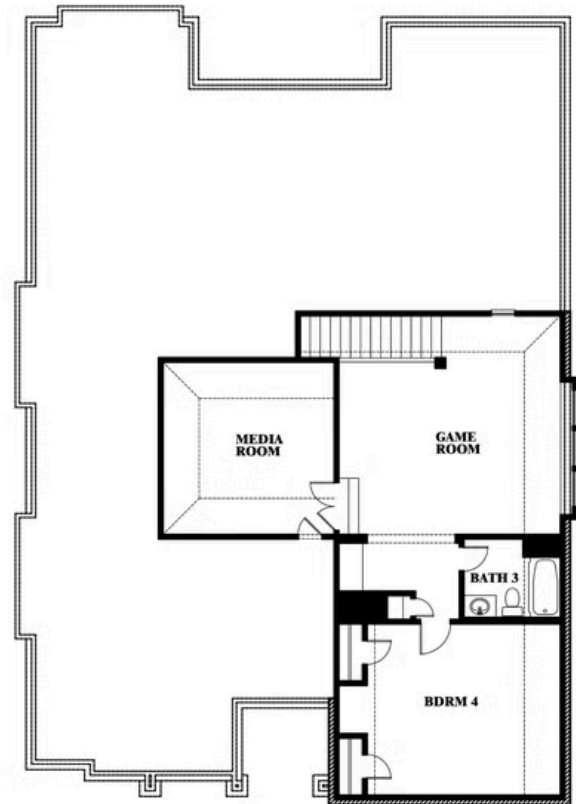

Carolina IV

HOMES FROM
\$520,990

CLASSIC SERIES

WEST CROSSING

809 TWIN PINE COURT, ANNA, TX 75409

3,280
SQUARE FEET

4
BEDROOMS

3.0
BATHROOMS

2
CAR GARAGE

ELEVATION D

ELEVATION A

ELEVATION A

ELEVATION AS

ELEVATION AS

ELEVATION C

ELEVATION C

ELEVATION E

ELEVATION E

ELEVATION F

ELEVATION F

Carolina IV

WEST CROSSING

809 TWIN PINE COURT, ANNA, TX 75409

Carolina IV

This brochure is for general informational purposes and is to be used as a guide only. Changes may be made during the development process and floorplans, dimensions, fixtures, fittings, finishes and specifications are subject to change without notice. Window placement, balcony configuration, wardrobe sizes and living areas may vary slightly within each plan type. EQUAL HOUSING OPPORTUNITY