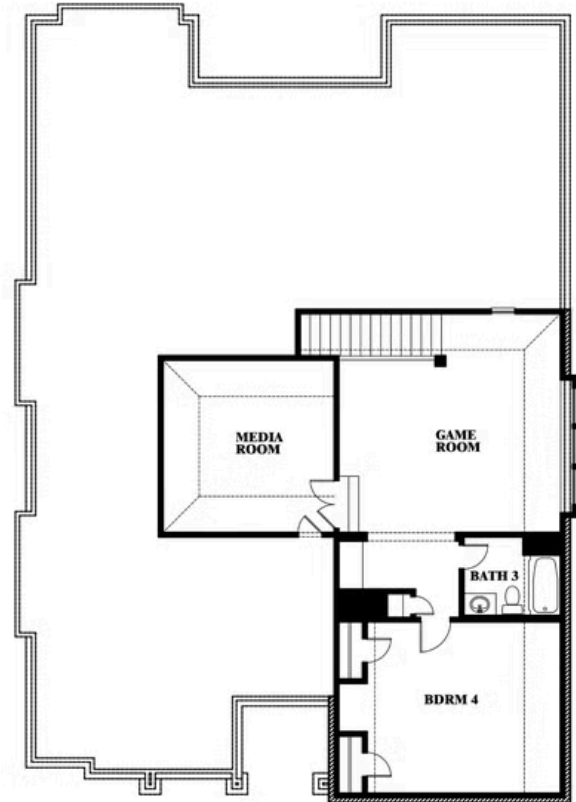

Carolina IV

HOMES FROM
\$520,990

CLASSIC SERIES

WEST CROSSING

809 TWIN PINE COURT, ANNA, TX 75409

3,280
SQUARE FEET

4
BEDROOMS

3.0
BATHROOMS

2
CAR GARAGE

ELEVATION D

ELEVATION A

ELEVATION A

ELEVATION AS

ELEVATION AS

ELEVATION C

ELEVATION C

ELEVATION E

ELEVATION E

ELEVATION F

ELEVATION F

Carolina IV

WEST CROSSING

809 TWIN PINE COURT, ANNA, TX 75409

Carolina IV

This brochure is for general informational purposes and is to be used as a guide only. Changes may be made during the development process and floorplans, dimensions, fixtures, fittings, finishes and specifications are subject to change without notice. Window placement, balcony configuration, wardrobe sizes and living areas may vary slightly within each plan type. EQUAL HOUSING OPPORTUNITY