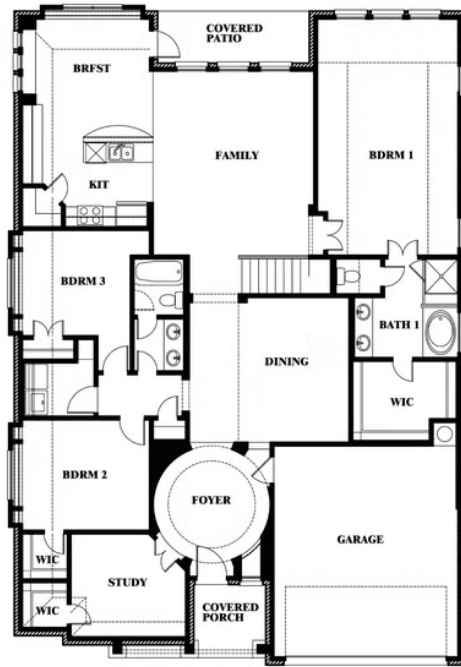

Carolina IV

WEST CROSSING

809 TWIN PINE COURT, ANNA, TX 75409

Carolina IV