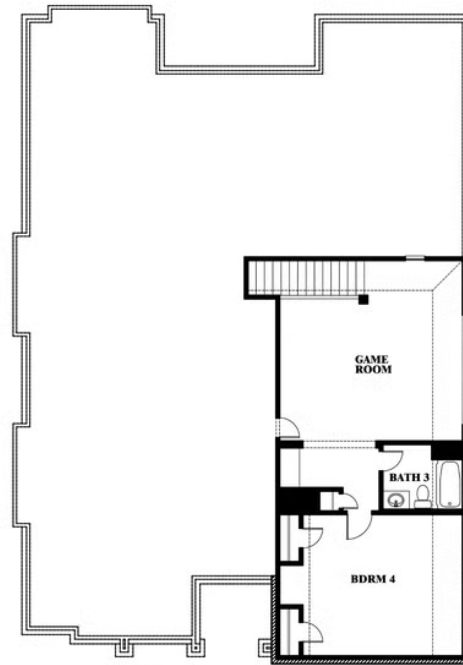

ELEVATION D

ELEVATION D

ELEVATION F

Carolina III

WEST CROSSING

809 TWIN PINE COURT, ANNA, TX 75409

Carolina III