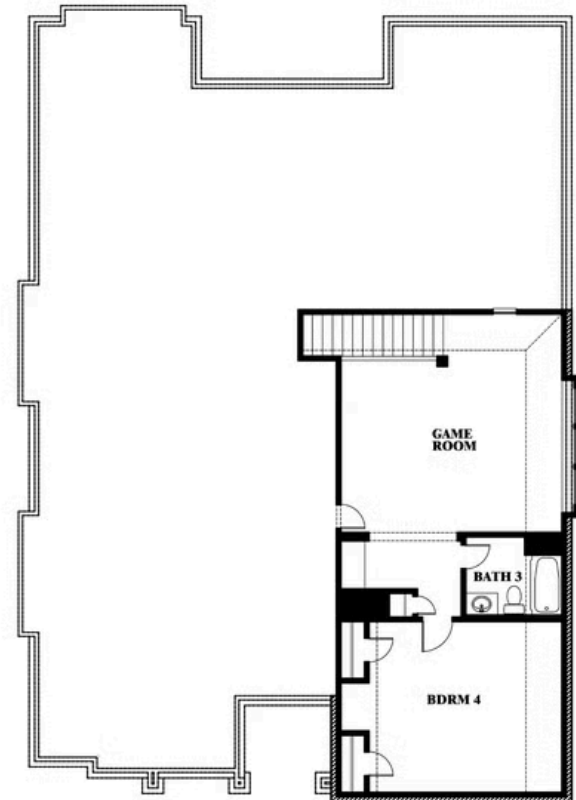

Carolina III

HOMES FROM
\$511,990

CLASSIC SERIES

WEST CROSSING

809 TWIN PINE COURT, ANNA, TX 75409

3,067
SQUARE FEET

4
BEDROOMS

3.0
BATHROOMS

Carolina III

WEST CROSSING

809 TWIN PINE COURT, ANNA, TX 75409

Carolina III

This brochure is for general informational purposes and is to be used as a guide only. Changes may be made during the development process and floorplans, dimensions, fixtures, fittings, finishes and specifications are subject to change without notice. Window placement, balcony configuration, wardrobe sizes and living areas may vary slightly within each plan type. EQUAL HOUSING OPPORTUNITY