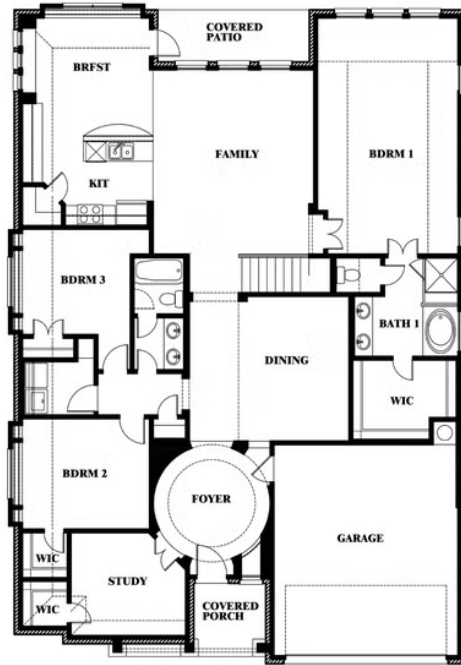

Carolina III

WEST CROSSING

809 TWIN PINE COURT, ANNA, TX 75409

Carolina III