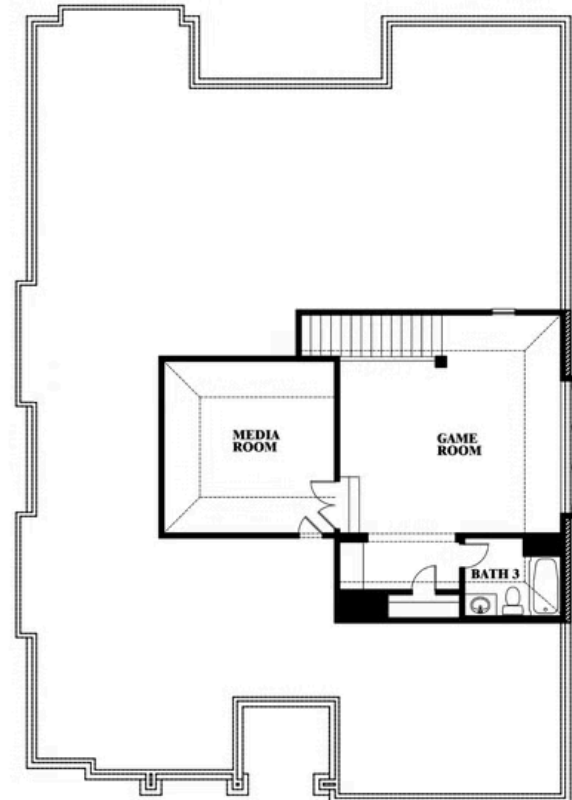

Carolina II

HOMES FROM
\$500,990

CLASSIC SERIES

WEST CROSSING

809 TWIN PINE COURT, ANNA, TX 75409

2,771
SQUARE FEET

3
BEDROOMS

3.0
BATHROOMS

ELEVATION E

ELEVATION E

ELEVATION F

ELEVATION F

Carolina II

WEST CROSSING

809 TWIN PINE COURT, ANNA, TX 75409

Carolina II

This brochure is for general informational purposes and is to be used as a guide only. Changes may be made during the development process and floorplans, dimensions, fixtures, fittings, finishes and specifications are subject to change without notice. Window placement, balcony configuration, wardrobe sizes and living areas may vary slightly within each plan type. EQUAL HOUSING OPPORTUNITY

Carolina II

WEST CROSSING

809 TWIN PINE COURT, ANNA, TX 75409

Carolina II with Media Room

This brochure is for general informational purposes and is to be used as a guide only. Changes may be made during the development process and floorplans, dimensions, fixtures, fittings, finishes and specifications are subject to change without notice. Window placement, balcony configuration, wardrobe sizes and living areas may vary slightly within each plan type. EQUAL HOUSING OPPORTUNITY