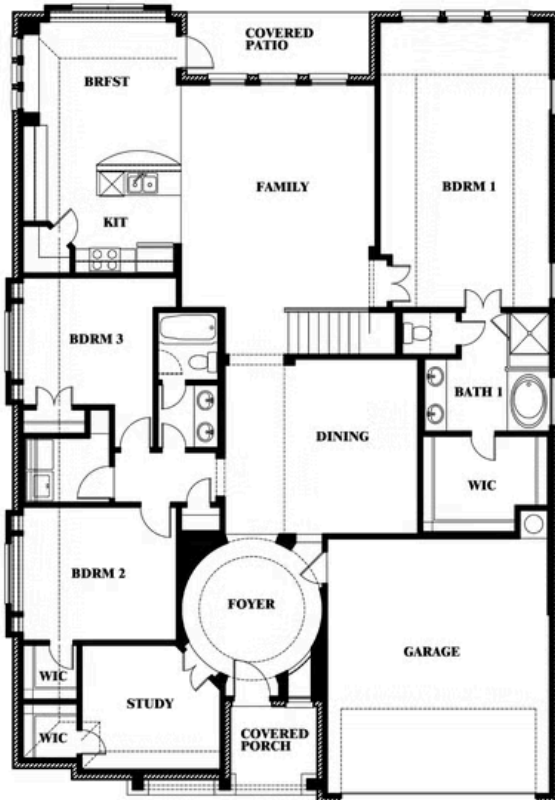

Carolina II

HOMES FROM
\$500,990

CLASSIC SERIES

WEST CROSSING

809 TWIN PINE COURT, ANNA, TX 75409

2,771
SQUARE FEET

3
BEDROOMS

3.0
BATHROOMS

ELEVATION E

ELEVATION E

ELEVATION F

ELEVATION F

Carolina II

WEST CROSSING

809 TWIN PINE COURT, ANNA, TX 75409

Carolina II

This brochure is for general informational purposes and is to be used as a guide only. Changes may be made during the development process and floorplans, dimensions, fixtures, fittings, finishes and specifications are subject to change without notice. Window placement, balcony configuration, wardrobe sizes and living areas may vary slightly within each plan type. EQUAL HOUSING OPPORTUNITY

Carolina II

WEST CROSSING

809 TWIN PINE COURT, ANNA, TX 75409

Carolina II with Media Room

This brochure is for general informational purposes and is to be used as a guide only. Changes may be made during the development process and floorplans, dimensions, fixtures, fittings, finishes and specifications are subject to change without notice. Window placement, balcony configuration, wardrobe sizes and living areas may vary slightly within each plan type. EQUAL HOUSING OPPORTUNITY