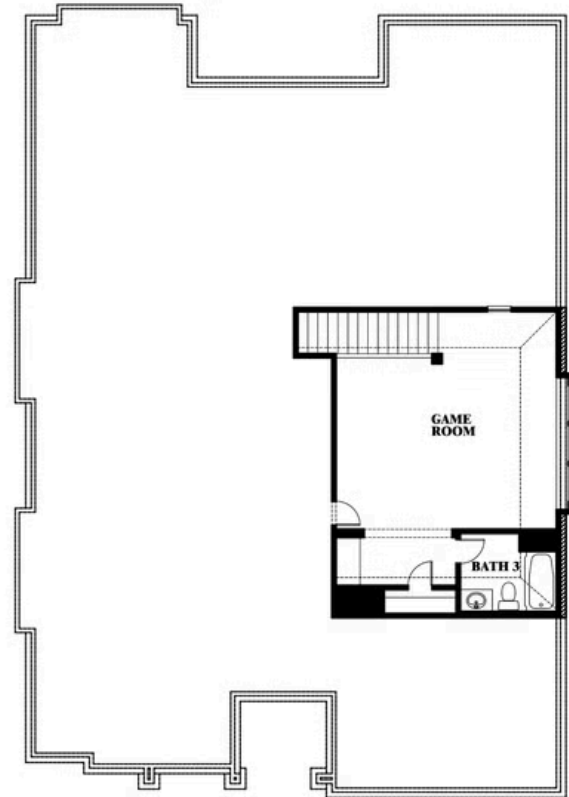

Carolina II

HOMES FROM
\$500,990

CLASSIC SERIES

WEST CROSSING

809 TWIN PINE COURT, ANNA, TX 75409

2,771
SQUARE FEET

3
BEDROOMS

3.0
BATHROOMS

2
CAR GARAGE

ELEVATION D

ELEVATION A

ELEVATION A

ELEVATION AS

ELEVATION AS

ELEVATION C

ELEVATION C

ELEVATION E

ELEVATION E

ELEVATION F

ELEVATION F

Carolina II

WEST CROSSING

809 TWIN PINE COURT, ANNA, TX 75409

Carolina II

Carolina II

WEST CROSSING

809 TWIN PINE COURT, ANNA, TX 75409

Carolina II with Media Room

This brochure is for general informational purposes and is to be used as a guide only. Changes may be made during the development process and floorplans, dimensions, fixtures, fittings, finishes and specifications are subject to change without notice. Window placement, balcony configuration, wardrobe sizes and living areas may vary slightly within each plan type. EQUAL HOUSING OPPORTUNITY