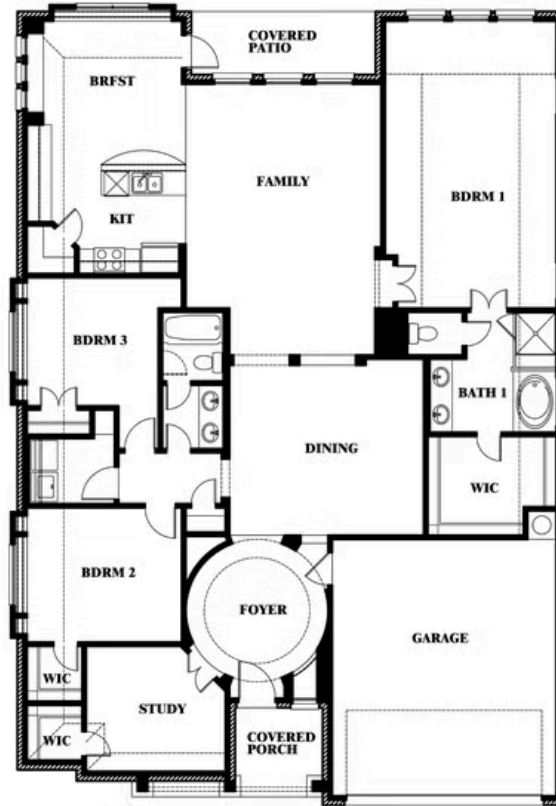

Carolina

HOMES FROM
\$461,990

CLASSIC SERIES

WEST CROSSING

809 TWIN PINE COURT, ANNA, TX 75409

2,313
SQUARE FEET

3
BEDROOMS

2.0
BATHROOMS

2
CAR GARAGE

ELEVATION C

Document generated Dec 21, 2024. Prices, plans, square footage, features and materials are subject to change at any time without notice and vary among communities. Listed prices are for informational purposes only, are not binding, and do not create any contractual obligation(s). The price of any home is dependent on numerous factors, all of which are unique to a specific home, and is not guaranteed until specified in a binding contract. Pricing of elevations and additional optional beds/baths vary per plan. Some plans require a premium homesite. Please ask the Community Manager for details. Renderings of homes are artist concepts and may not reflect exact colors and materials.

Carolina

WEST CROSSING

809 TWIN PINE COURT, ANNA, TX 75409

Carolina

This brochure is for general informational purposes and is to be used as a guide only. Changes may be made during the development process and floorplans, dimensions, fixtures, fittings, finishes and specifications are subject to change without notice. Window placement, balcony configuration, wardrobe sizes and living areas may vary slightly within each plan type. EQUAL HOUSING OPPORTUNITY