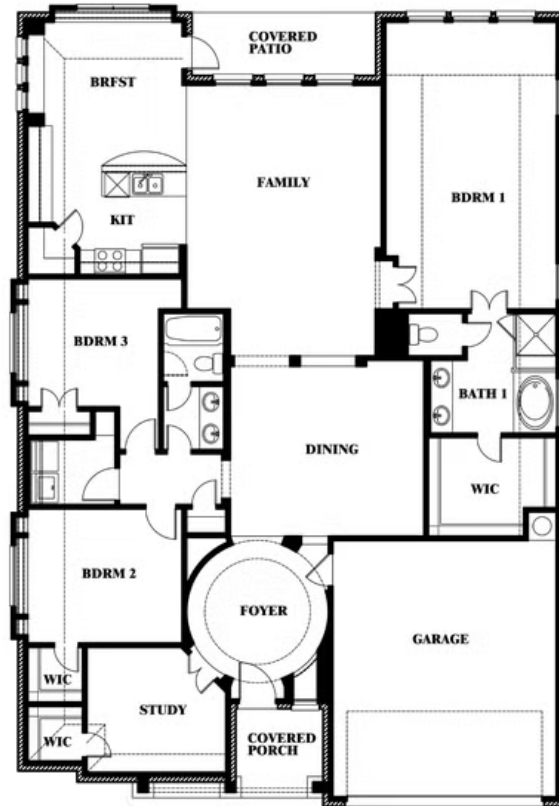

Carolina

HOMES FROM
\$461,990

CLASSIC SERIES

WEST CROSSING

809 TWIN PINE COURT, ANNA, TX 75409

2,313
SQUARE FEET

3
BEDROOMS

2.0
BATHROOMS

2
CAR GARAGE

ELEVATION C

Document generated Nov 21, 2024. Prices, plans, square footage, features and materials are subject to change at any time without notice and vary among communities. Listed prices are for informational purposes only, are not binding, and do not create any contractual obligation(s). The price of any home is dependent on numerous factors, all of which are unique to a specific home, and is not guaranteed until specified in a binding contract. Pricing of elevations and additional optional beds/baths vary per plan. Some plans require a premium homesite. Please ask the Community Manager for details. Renderings of homes are artist concepts and may not reflect exact colors and materials.

Carolina

WEST CROSSING

809 TWIN PINE COURT, ANNA, TX 75409

Carolina

This brochure is for general informational purposes and is to be used as a guide only. Changes may be made during the development process and floorplans, dimensions, fixtures, fittings, finishes and specifications are subject to change without notice. Window placement, balcony configuration, wardrobe sizes and living areas may vary slightly within each plan type. EQUAL HOUSING OPPORTUNITY