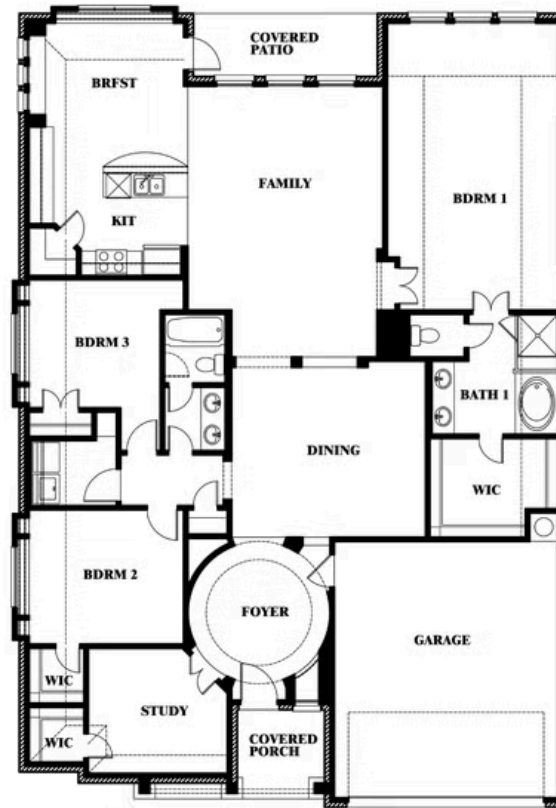

Carolina

WEST CROSSING

809 TWIN PINE COURT, ANNA, TX 75409

Carolina

This brochure is for general informational purposes and is to be used as a guide only. Changes may be made during the development process and floorplans, dimensions, fixtures, fittings, finishes and specifications are subject to change without notice. Window placement, balcony configuration, wardrobe sizes and living areas may vary slightly within each plan type. EQUAL HOUSING OPPORTUNITY