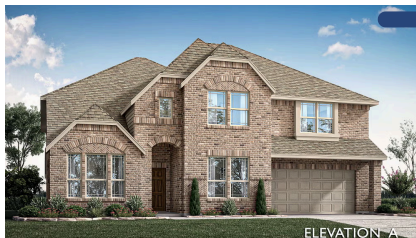

Bellflower III

HOMES FROM
\$603,990

CLASSIC SERIES

WEST CROSSING

809 TWIN PINE COURT, ANNA, TX 75409

3,979
SQUARE FEET

5
BEDROOMS

4.5
BATHROOMS

2
CAR GARAGE

Document generated Dec 22, 2024. Prices, plans, square footage, features and materials are subject to change at any time without notice and vary among communities. Listed prices are for informational purposes only, are not binding, and do not create any contractual obligation(s). The price of any home is dependent on numerous factors, all of which are unique to a specific home, and is not guaranteed until specified in a binding contract. Pricing of elevations and additional optional beds/baths vary per plan. Some plans require a premium homesite. Please ask the Community Manager for details. Renderings of homes are artist concepts and may not reflect exact colors and materials.

Bellflower III

WEST CROSSING

809 TWIN PINE COURT, ANNA, TX 75409

BELLFLOWER III FLOOR PLAN

Bellflower III

This brochure is for general informational purposes and is to be used as a guide only. Changes may be made during the development process and floorplans, dimensions, fixtures, fittings, finishes and specifications are subject to change without notice. Window placement, balcony configuration, wardrobe sizes and living areas may vary slightly within each plan type. EQUAL HOUSING OPPORTUNITY