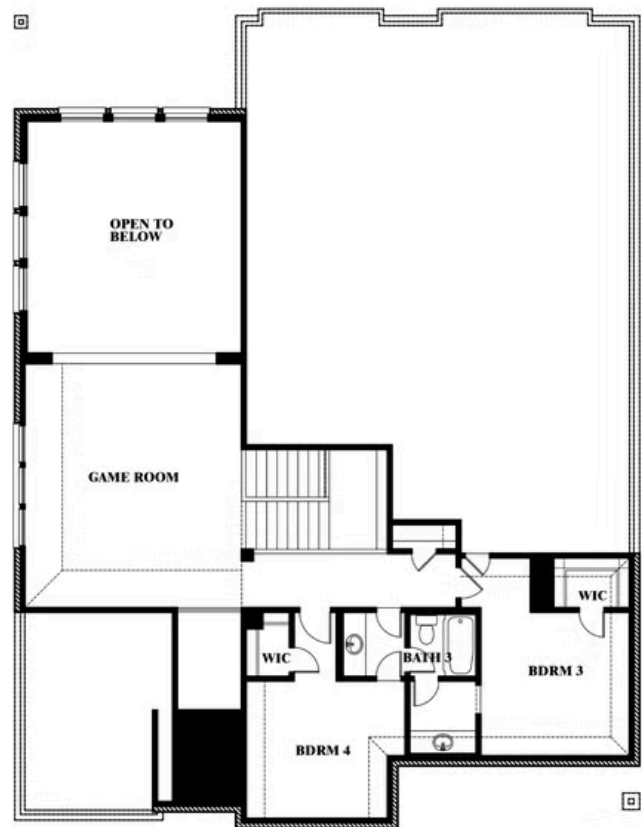

Bellflower

WEST CROSSING

809 TWIN PINE COURT, ANNA, TX 75409

Bellflower

This brochure is for general informational purposes and is to be used as a guide only. Changes may be made during the development process and floorplans, dimensions, fixtures, fittings, finishes and specifications are subject to change without notice. Window placement, balcony configuration, wardrobe sizes and living areas may vary slightly within each plan type. EQUAL HOUSING OPPORTUNITY

Document generated Dec 3, 2024. Prices, plans, square footage, features and materials are subject to change at any time without notice and vary among communities. Listed prices are for informational purposes only, are not binding, and do not create any contractual obligation(s). The price of any home is dependent on numerous factors, all of which are unique to a specific home, and is not guaranteed until specified in a binding contract. Pricing of elevations and additional optional beds/baths vary per plan. Some plans require a premium homesite. Please ask the Community Manager for details. Renderings of homes are artist concepts and may not reflect exact colors and materials.