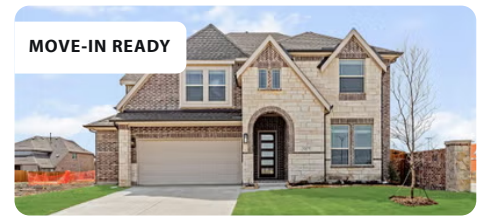

West Crossing

809 TWIN PINE COURT · ANNA, TX 75409

AVAILABLE HOMES

MOVE-IN READY

901 Split Oak Lane

ANNA, TX 75409

DOGWOOD FLOOR PLAN

1,840 **3** **2** **2.5**
SQUARE FEET BEDS BATHS GARAGE

CYPRESS FLOOR PLAN

2,043 **4** **2** **3**
SQUARE FEET BEDS BATHS GARAGE

WAS ~~\$543,233~~ NOW **\$509,233**

MOVE-IN READY

928 Split Oak Lane

ANNA, TX 75409

CARAWAY FLOOR PLAN

2,527 **3** **2.5** **2.5**
SQUARE FEET BEDS BATHS GARAGE

WAS ~~\$570,853~~ NOW **\$536,853**

MOVE-IN READY

917 Firewood Way

ANNA, TX 75409

VIOLET IV FLOOR PLAN

2,838 **4** **3.5** **2.5**
SQUARE FEET BEDS BATHS GARAGE

WAS ~~\$609,162~~ NOW **\$574,162**

MOVE-IN READY