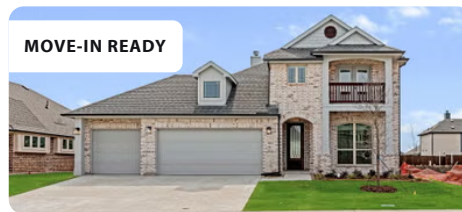

MOVE-IN READY

905 Split Oak Lane

ANNA, TX 75409

DEWBERRY II FLOOR PLAN

3,026 **4** **2.5** **3**
SQUARE FEET BEDS BATHS GARAGE

PRICED FROM **$588,124**