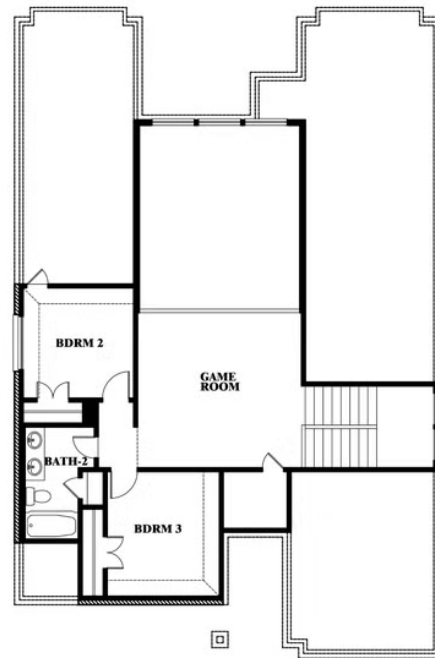

Violet

VIOLET FLOOR PLAN

SUNSET RIDGE

200 CIENNA COURT, ALVARADO, TX 76009

Violet