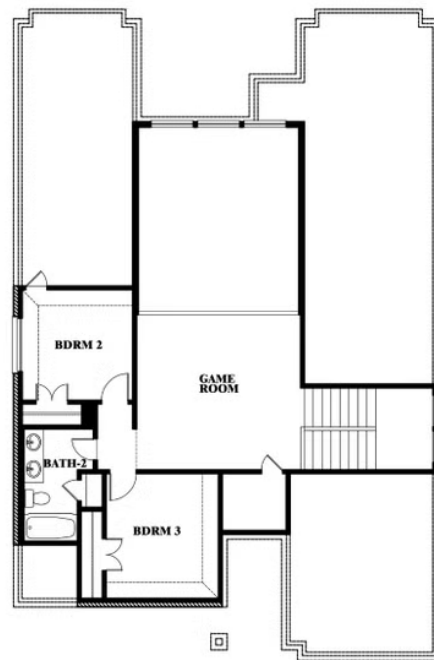

Violet

SUNSET RIDGE

200 CIENNA COURT, ALVARADO, TX 76009

VIOLET FLOOR PLAN WITH OPTIONAL BEDROOM AT STUDY

Violet
Opt. Bed 5 & Bath 4 at Study