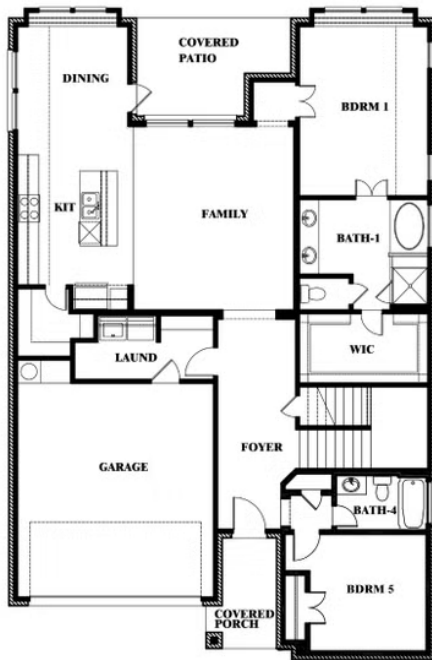

Violet

SUNSET RIDGE

200 CIENNA COURT, ALVARADO, TX 76009

VIOLET FLOOR PLAN WITH OPTIONAL BEDROOM AT STUDY

Violet
Opt. Bed 5 & Bath 4 at Study