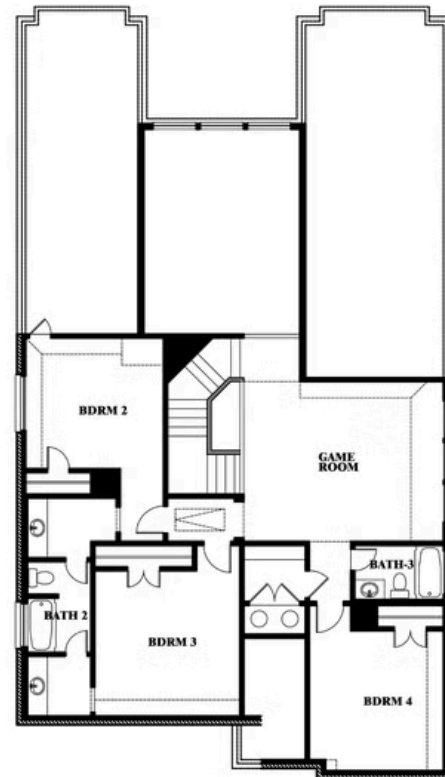

2
CAR GARAGE

Rose

ROSE FLOOR PLAN

SUNSET RIDGE

200 CIENNA COURT, ALVARADO, TX 76009

Rose

This brochure is for general informational purposes and is to be used as a guide only. Changes may be made during the development process and floorplans, dimensions, fixtures, fittings, finishes and specifications are subject to change without notice. Window placement, balcony configuration, wardrobe sizes and living areas may vary slightly within each plan type. EQUAL HOUSING OPPORTUNITY

Rose

SUNSET RIDGE

200 CIENNA COURT, ALVARADO, TX 76009

ROSE FLOOR PLAN WITH OPTIONAL BED & BATH AT STUDY

Rose
Opt. Bed & Bath at Study

This brochure is for general informational purposes and is to be used as a guide only. Changes may be made during the development process and floorplans, dimensions, fixtures, fittings, finishes and specifications are subject to change without notice. Window placement, balcony configuration, wardrobe sizes and living areas may vary slightly within each plan type. EQUAL HOUSING OPPORTUNITY