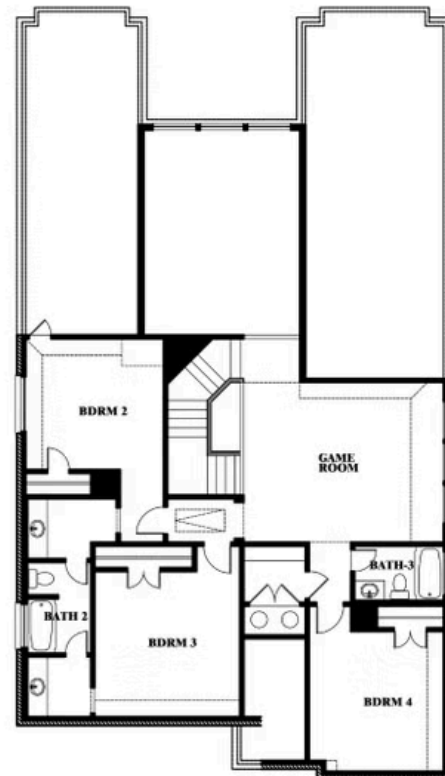

2
CAR GARAGE

Rose

ROSE FLOOR PLAN

SUNSET RIDGE

200 CIENNA COURT, ALVARADO, TX 76009

Rose

This brochure is for general informational purposes and is to be used as a guide only. Changes may be made during the development process and floorplans, dimensions, fixtures, fittings, finishes and specifications are subject to change without notice. Window placement, balcony configuration, wardrobe sizes and living areas may vary slightly within each plan type. EQUAL HOUSING OPPORTUNITY

Rose

SUNSET RIDGE

200 CIENNA COURT, ALVARADO, TX 76009

ROSE FLOOR PLAN WITH OPTIONAL BED & BATH AT STUDY

Rose
Opt. Bed & Bath at Study

This brochure is for general informational purposes and is to be used as a guide only. Changes may be made during the development process and floorplans, dimensions, fixtures, fittings, finishes and specifications are subject to change without notice. Window placement, balcony configuration, wardrobe sizes and living areas may vary slightly within each plan type. EQUAL HOUSING OPPORTUNITY