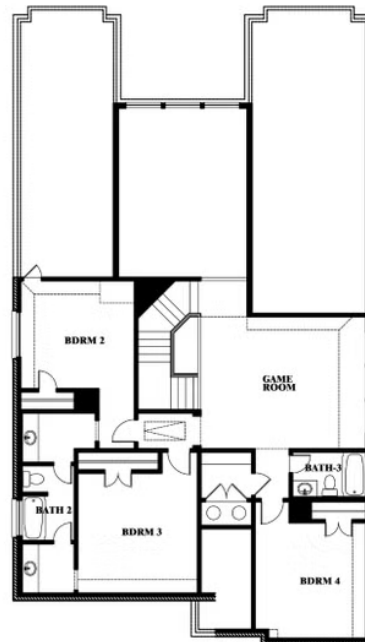

Rose

SUNSET RIDGE

200 CIENNA COURT, ALVARADO, TX 76009

ROSE FLOOR PLAN WITH OPTIONAL BED & BATH AT STUDY

Rose
Opt. Bed & Bath at Study