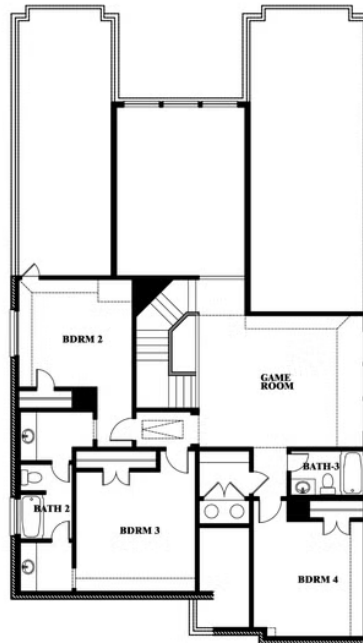

ELEVATION B

ELEVATION B

ELEVATION C

Rose

ROSE FLOOR PLAN

SUNSET RIDGE

200 CIENNA COURT, ALVARADO, TX 76009

Rose