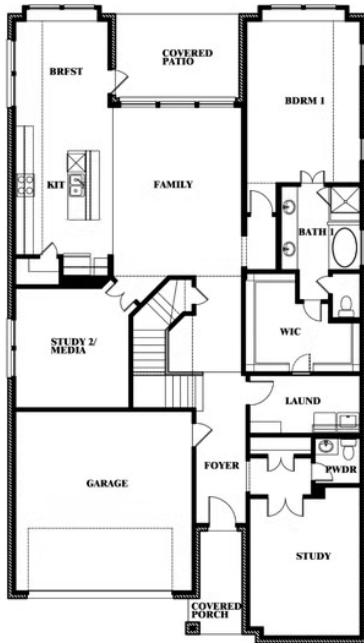

Rose

ROSE FLOOR PLAN

SUNSET RIDGE

200 CIENNA COURT, ALVARADO, TX 76009

Rose