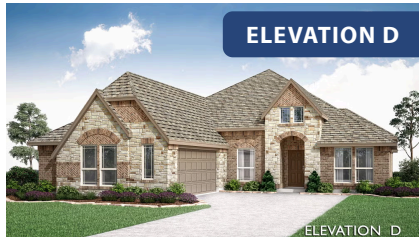

Rockcress

HOMES FROM
\$372,990

CLASSIC SERIES

SUNSET RIDGE

200 CIENNA COURT, ALVARADO, TX 76009

2,250
SQUARE FEET

3
BEDROOMS

2.5
BATHROOMS

2
CAR GARAGE

Rockcross

SUNSET RIDGE

200 CIENNA COURT, ALVARADO, TX 76009

Rockcross

This brochure is for general informational purposes and is to be used as a guide only. Changes may be made during the development process and floorplans, dimensions, fixtures, fittings, finishes and specifications are subject to change without notice. Window placement, balcony configuration, wardrobe sizes and living areas may vary slightly within each plan type. EQUAL HOUSING OPPORTUNITY