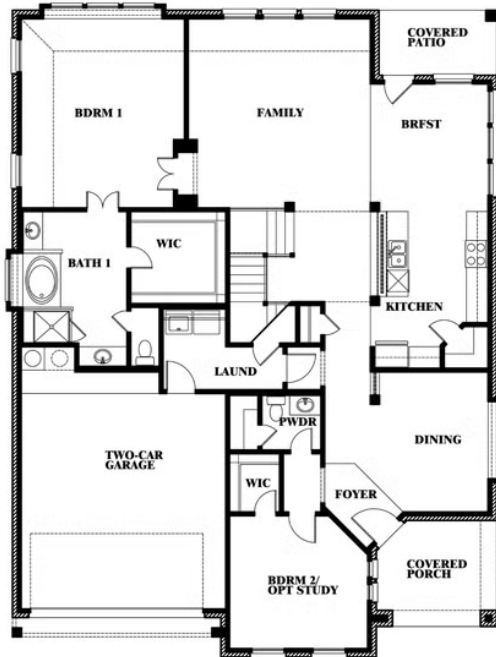

Magnolia II

SUNSET RIDGE

200 CIENNA COURT, ALVARADO, TX 76009

MAGNOLIA II FLOOR PLAN

Magnolia II