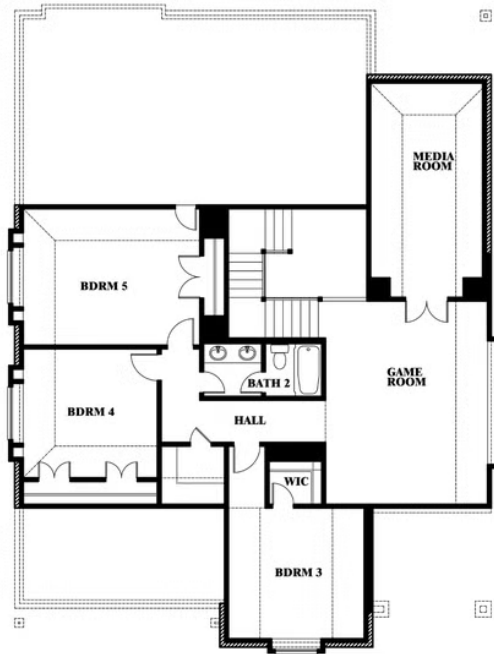

Magnolia II

SUNSET RIDGE

200 CIENNA COURT, ALVARADO, TX 76009

MAGNOLIA II FLOOR PLAN

Magnolia II