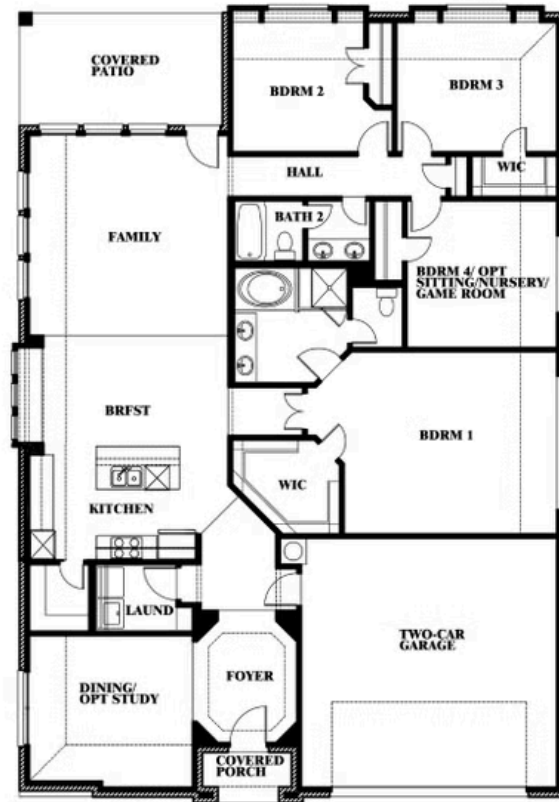

200 CIENNA COURT, ALVARADO, TX 76009

Hawthorne

This brochure is for general informational purposes and is to be used as a guide only. Changes may be made during the development process and floorplans, dimensions, fixtures, fittings, finishes and specifications are subject to change without notice. Window placement, balcony configuration, wardrobe sizes and living areas may vary slightly within each plan type. EQUAL HOUSING OPPORTUNITY

Hawthorne

SUNSET RIDGE

200 CIENNA COURT, ALVARADO, TX 76009

Hawthorne Opt. Deluxe Kitchen

This brochure is for general informational purposes and is to be used as a guide only. Changes may be made during the development process and floorplans, dimensions, fixtures, fittings, finishes and specifications are subject to change without notice. Window placement, balcony configuration, wardrobe sizes and living areas may vary slightly within each plan type. EQUAL HOUSING OPPORTUNITY