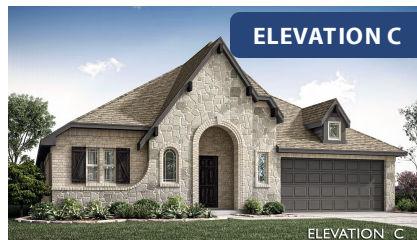

Hawthorne

CLASSIC SERIES

SUNSET RIDGE

200 CIENNA COURT, ALVARADO, TX 76009

HOMES FROM

\$373,990

2,235
SQUARE FEET

4
BEDROOMS

2.0
BATHROOMS

2
CAR GARAGE

ELEVATION A

ELEVATION B

ELEVATION B

ELEVATION C

ELEVATION C

Hawthorne

SUNSET RIDGE

200 CIENNA COURT, ALVARADO, TX 76009

Hawthorne

This brochure is for general informational purposes and is to be used as a guide only. Changes may be made during the development process and floorplans, dimensions, fixtures, fittings, finishes and specifications are subject to change without notice. Window placement, balcony configuration, wardrobe sizes and living areas may vary slightly within each plan type. EQUAL HOUSING OPPORTUNITY