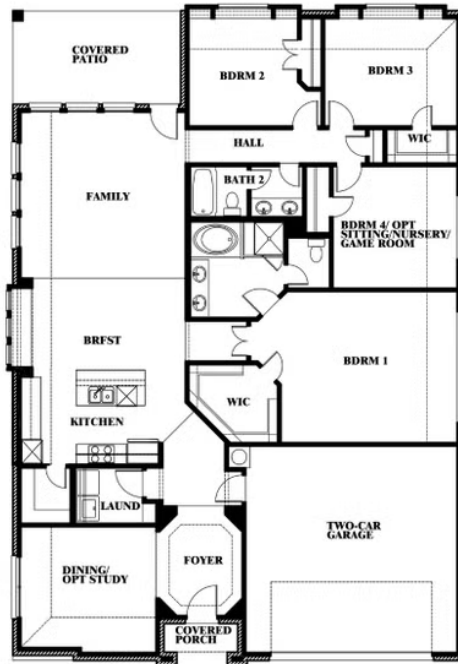

Hawthorne

SUNSET RIDGE

200 CIENNA COURT, ALVARADO, TX 76009

Hawthorne *Opt. Deluxe Kitchen*