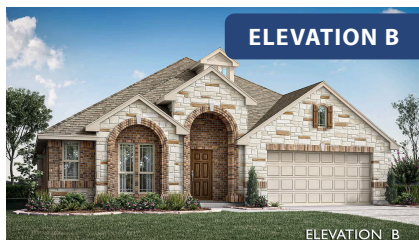

Hawthorne

HOMES FROM
\$373,990

CLASSIC SERIES

SUNSET RIDGE

200 CIENNA COURT, ALVARADO, TX 76009

2,235
SQUARE FEET

4
BEDROOMS

2.0
BATHROOMS

2
CAR GARAGE

ELEVATION A

ELEVATION B

ELEVATION B

ELEVATION C

ELEVATION C

Hawthorne

SUNSET RIDGE