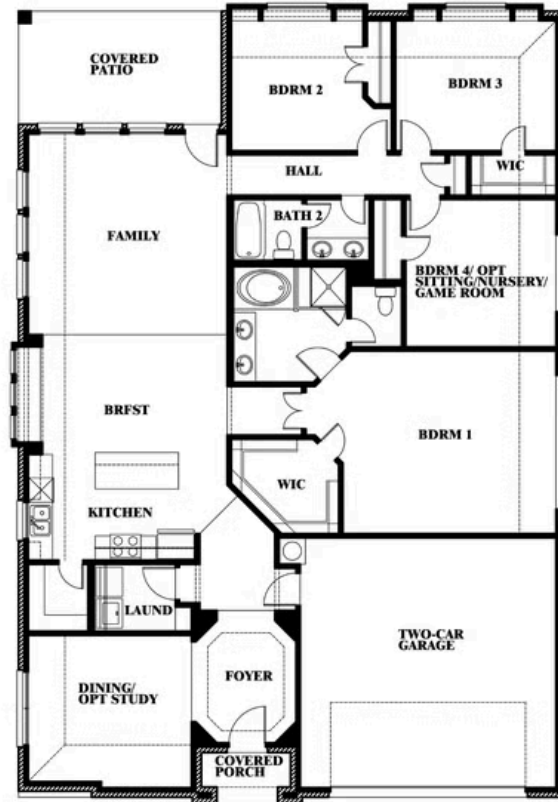

Hawthorne

HOMES FROM
\$373,990

CLASSIC SERIES

SUNSET RIDGE

200 CIENNA COURT, ALVARADO, TX 76009

2,235
SQUARE FEET

4
BEDROOMS

2.0
BATHROOMS

2
CAR GARAGE

ELEVATION A

ELEVATION B

ELEVATION B

ELEVATION C

ELEVATION C

Hawthorne

SUNSET RIDGE

200 CIENNA COURT, ALVARADO, TX 76009

Hawthorne

This brochure is for general informational purposes and is to be used as a guide only. Changes may be made during the development process and floorplans, dimensions, fixtures, fittings, finishes and specifications are subject to change without notice. Window placement, balcony configuration, wardrobe sizes and living areas may vary slightly within each plan type. EQUAL HOUSING OPPORTUNITY