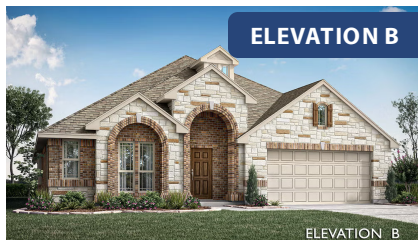

Hawthorne

CLASSIC SERIES

SUNSET RIDGE

200 CIENNA COURT, ALVARADO, TX 76009

HOMES FROM

\$373,990

2,235
SQUARE FEET

4
BEDROOMS

2.0
BATHROOMS

2
CAR GARAGE

ELEVATION A

ELEVATION B

ELEVATION B

ELEVATION C

ELEVATION C

Hawthorne

SUNSET RIDGE

200 CIENNA COURT, ALVARADO, TX 76009

Hawthorne

This brochure is for general informational purposes and is to be used as a guide only. Changes may be made during the development process and floorplans, dimensions, fixtures, fittings, finishes and specifications are subject to change without notice. Window placement, balcony configuration, wardrobe sizes and living areas may vary slightly within each plan type. EQUAL HOUSING OPPORTUNITY