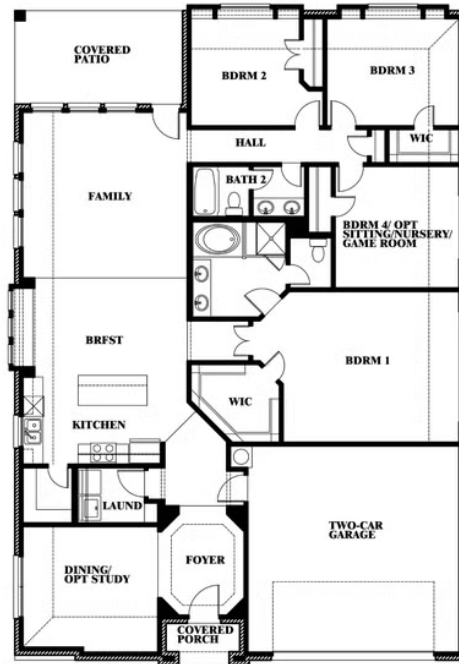

Hawthorne

SUNSET RIDGE

200 CIENNA COURT, ALVARADO, TX 76009

Hawthorne