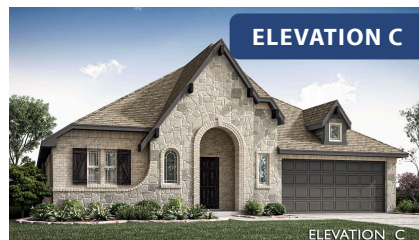

Hawthorne

HOMES FROM
\$373,990

CLASSIC SERIES

SUNSET RIDGE

200 CIENNA COURT, ALVARADO, TX 76009

2,235
SQUARE FEET

4
BEDROOMS

2.0
BATHROOMS

2
CAR GARAGE

ELEVATION A

ELEVATION B

ELEVATION B

ELEVATION C

ELEVATION C

Hawthorne

SUNSET RIDGE

200 CIENNA COURT, ALVARADO, TX 76009

Hawthorne

This brochure is for general informational purposes and is to be used as a guide only. Changes may be made during the development process and floorplans, dimensions, fixtures, fittings, finishes and specifications are subject to change without notice. Window placement, balcony configuration, wardrobe sizes and living areas may vary slightly within each plan type. EQUAL HOUSING OPPORTUNITY