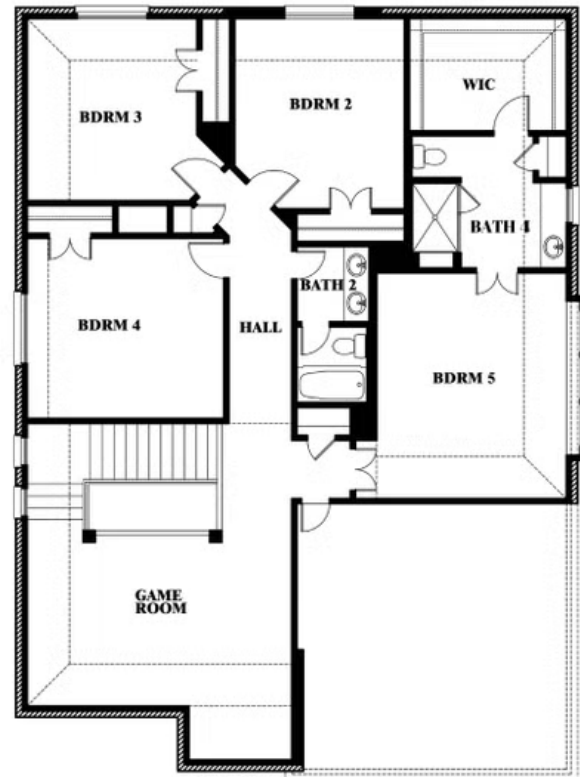

ELEVATION D

ELEVATION D

Dewberry III

SUNSET RIDGE

200 CIENNA COURT, ALVARADO, TX 76009

DEWBERRY III FLOOR PLAN

Dewberry III

This brochure is for general informational purposes and is to be used as a guide only. Changes may be made during the development process and floor plans, dimensions, fixtures, fittings, finishes and specifications are subject to change without notice. Window placement, balcony configuration, wardrobe sizes and living areas may vary slightly within each plan type. EQUAL HOUSING OPPORTUNITY.