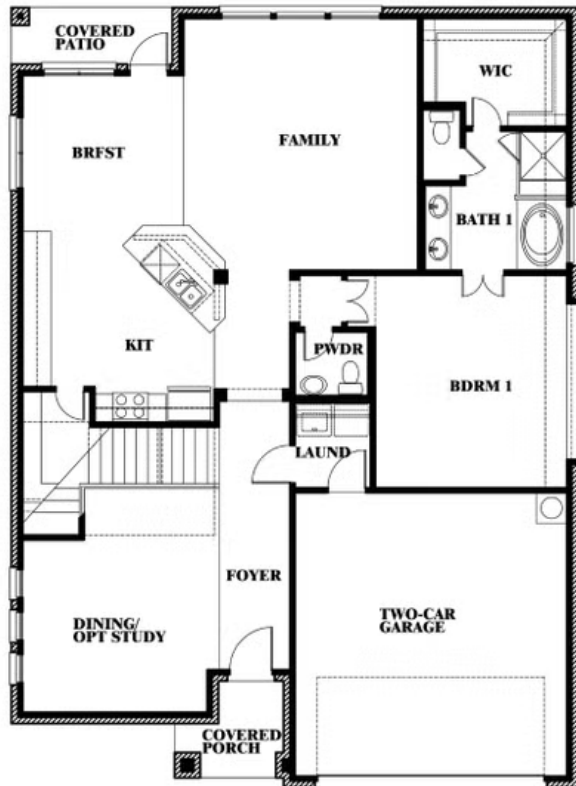

ELEVATION D

ELEVATION D

Dewberry III

SUNSET RIDGE

200 CIENNA COURT, ALVARADO, TX 76009

DEWBERRY III FLOOR PLAN

Dewberry III

This brochure is for general informational purposes and is to be used as a guide only. Changes may be made during the development process and floor plans, dimensions, fixtures, fittings, finishes and specifications are subject to change without notice. Window placement, balcony configuration, wardrobe sizes and living areas may vary slightly within each plan type. EQUAL HOUSING OPPORTUNITY.