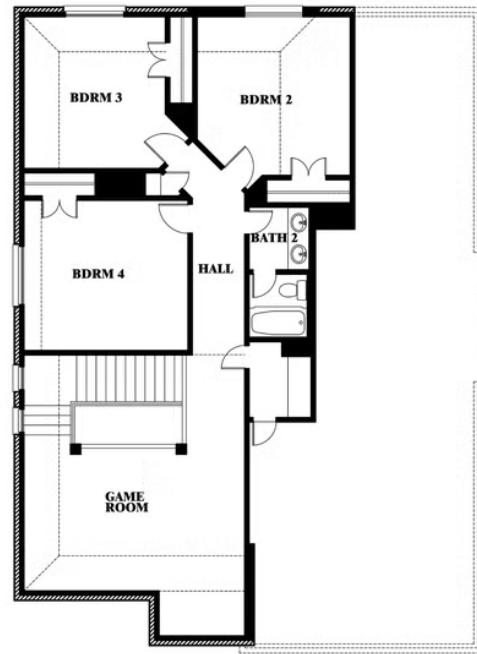

Dewberry

SUNSET RIDGE

200 CIENNA COURT, ALVARADO, TX 76009

Dewberry