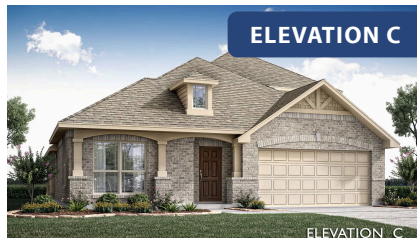

Cypress II

HOMES FROM
\$387,990

CLASSIC SERIES

SUNSET RIDGE

200 CIENNA COURT, ALVARADO, TX 76009

2,454
SQUARE FEET

4
BEDROOMS

3.0
BATHROOMS

2
CAR GARAGE

ELEVATION F

ELEVATION B

ELEVATION B

ELEVATION C

ELEVATION C

ELEVATION D

ELEVATION D

ELEVATION E

ELEVATION E

Cypress II

SUNSET RIDGE

200 CIENNA COURT, ALVARADO, TX 76009

Cypress II

This brochure is for general informational purposes and is to be used as a guide only. Changes may be made during the development process and floorplans, dimensions, fixtures, fittings, finishes and specifications are subject to change without notice. Window placement, balcony configuration, wardrobe sizes and living areas may vary slightly within each plan type. EQUAL HOUSING OPPORTUNITY