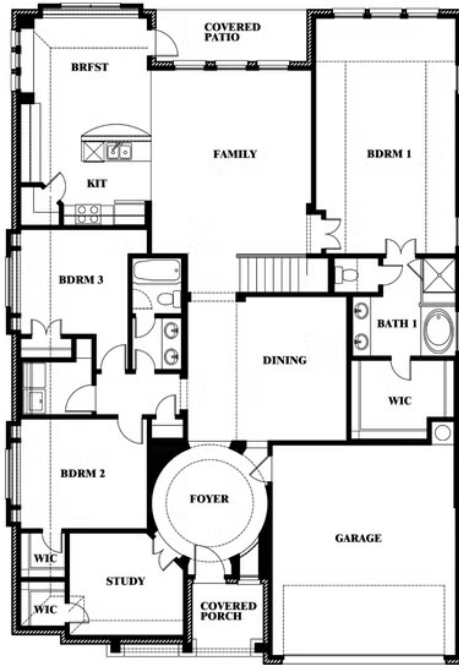

Carolina III

SUNSET RIDGE

200 CIENNA COURT, ALVARADO, TX 76009

Carolina III