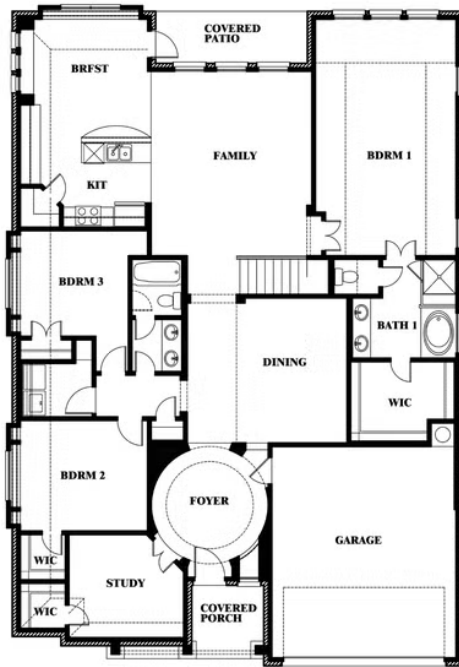

Carolina II

SUNSET RIDGE

200 CIENNA COURT, ALVARADO, TX 76009

Carolina II with Media Room