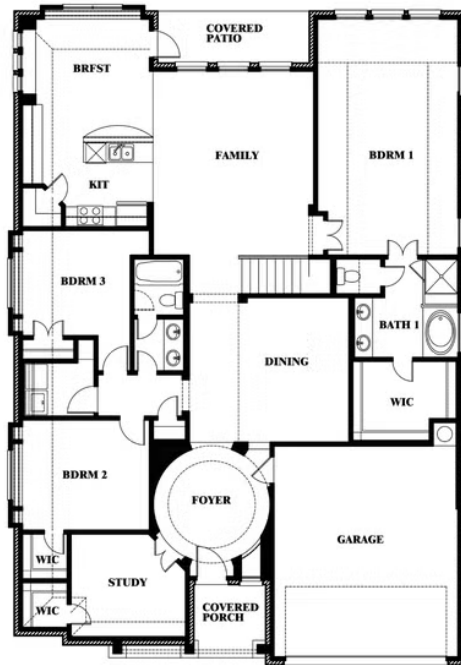

Carolina II

SUNSET RIDGE

200 CIENNA COURT, ALVARADO, TX 76009

Carolina II