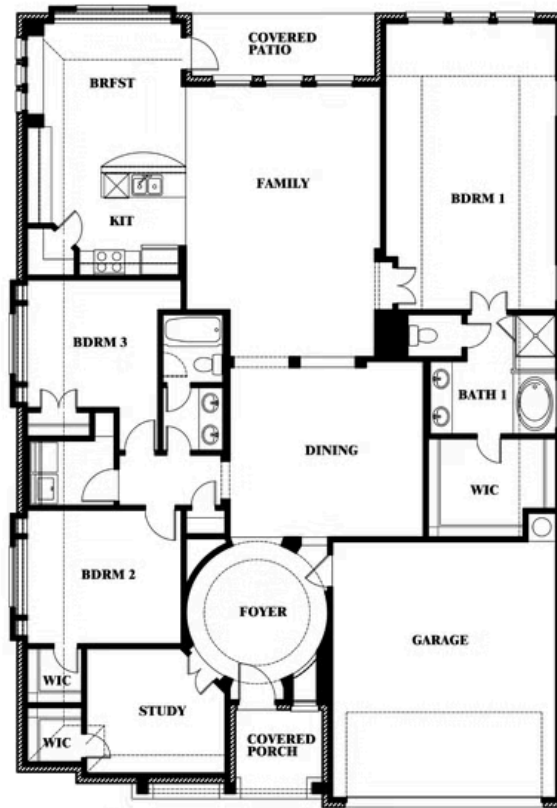

2
CAR GARAGE

ELEVATION C

Document generated Jan 21, 2025. Prices, plans, square footage, features and materials are subject to change at any time without notice and vary among communities. Listed prices are for informational purposes only, are not binding, and do not create any contractual obligation(s). The price of any home is dependent on numerous factors, all of which are unique to a specific home, and is not guaranteed until specified in a binding contract. Pricing of elevations and additional optional beds/baths vary per plan. Some plans require a premium homesite. Please ask the Community Manager for details. Renderings of homes are artist concepts and may not reflect exact colors and materials.

Carolina

SUNSET RIDGE

200 CIENNA COURT, ALVARADO, TX 76009

Carolina

This brochure is for general informational purposes and is to be used as a guide only. Changes may be made during the development process and floorplans, dimensions, fixtures, fittings, finishes and specifications are subject to change without notice. Window placement, balcony configuration, wardrobe sizes and living areas may vary slightly within each plan type. EQUAL HOUSING OPPORTUNITY