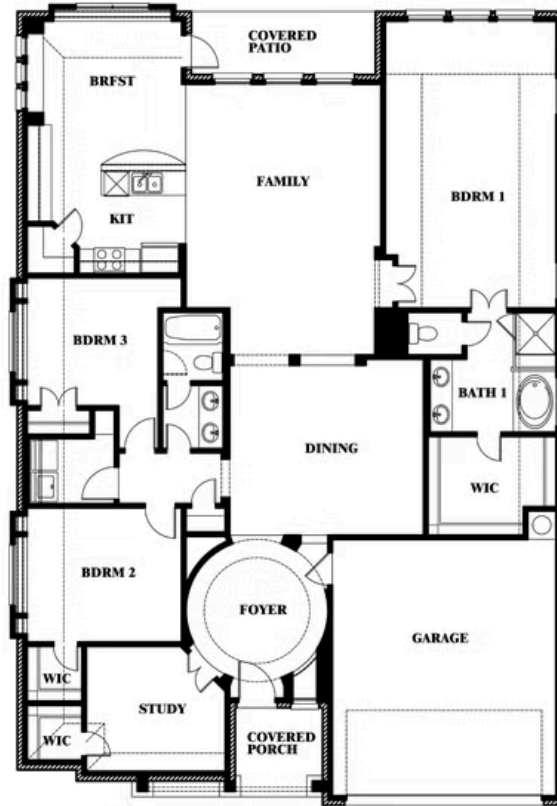

Carolina

HOMES FROM
\$374,990

CLASSIC SERIES

SUNSET RIDGE

200 CIENNA COURT, ALVARADO, TX 76009

2,313
SQUARE FEET

3
BEDROOMS

2.0
BATHROOMS

2
CAR GARAGE

Carolina

SUNSET RIDGE

200 CIENNA COURT, ALVARADO, TX 76009

Carolina

This brochure is for general informational purposes and is to be used as a guide only. Changes may be made during the development process and floorplans, dimensions, fixtures, fittings, finishes and specifications are subject to change without notice. Window placement, balcony configuration, wardrobe sizes and living areas may vary slightly within each plan type. EQUAL HOUSING OPPORTUNITY