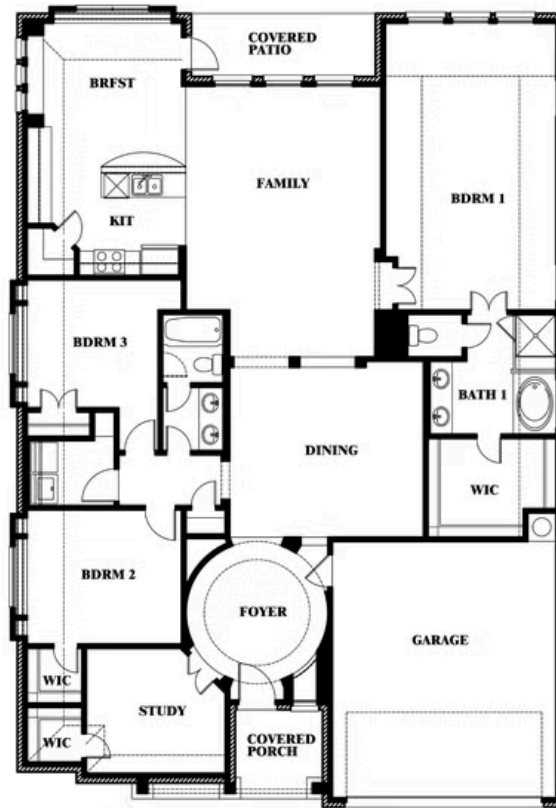

Carolina

SUNSET RIDGE

200 CIENNA COURT, ALVARADO, TX 76009

Carolina

This brochure is for general informational purposes and is to be used as a guide only. Changes may be made during the development process and floorplans, dimensions, fixtures, fittings, finishes and specifications are subject to change without notice. Window placement, balcony configuration, wardrobe sizes and living areas may vary slightly within each plan type. EQUAL HOUSING OPPORTUNITY