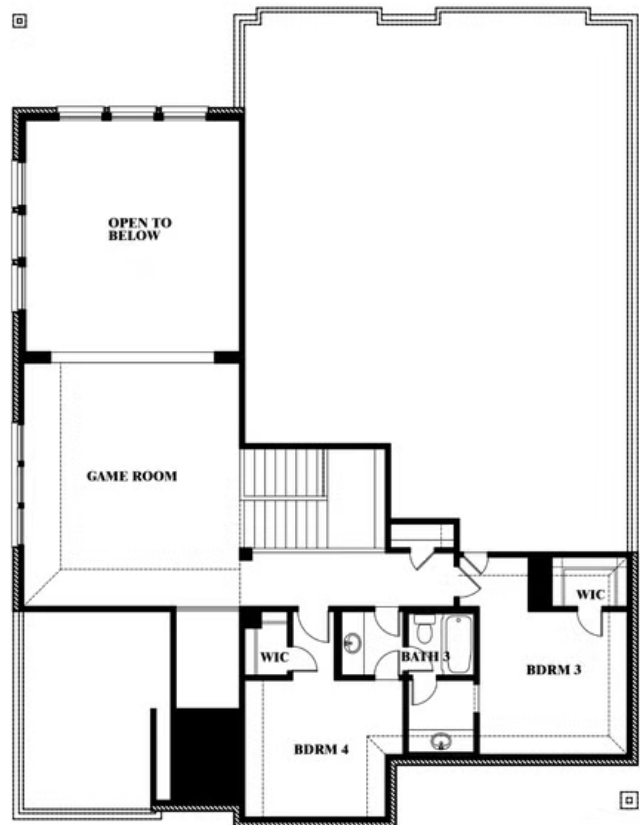

2
CAR GARAGE

ELEVATION D

ELEVATION A

ELEVATION A

ELEVATION AS

ELEVATION AS

ELEVATION B

ELEVATION B

Bellflower

SUNSET RIDGE

200 CIENNA COURT, ALVARADO, TX 76009

Bellflower

This brochure is for general informational purposes and is to be used as a guide only. Changes may be made during the development process and floorplans, dimensions, fixtures, fittings, finishes and specifications are subject to change without notice. Window placement, balcony configuration, wardrobe sizes and living areas may vary slightly within each plan type. EQUAL HOUSING OPPORTUNITY