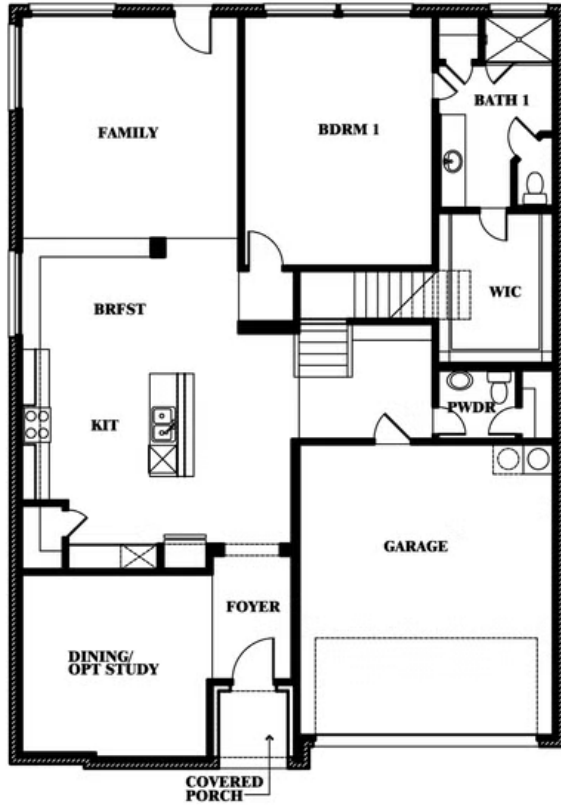

Woodrose

EAGLE GLEN ELEMENTS

1001 RAPTOR ROAD, ALVARADO, TX 76009

Woodrose

This brochure is for general informational purposes and is to be used as a guide only. Changes may be made during the development process and floorplans, dimensions, fixtures, fittings, finishes and specifications are subject to change without notice. Window placement, balcony configuration, wardrobe sizes and living areas may vary slightly within each plan type. EQUAL HOUSING OPPORTUNITY

EQUAL HOUSING OPPORTUNITY