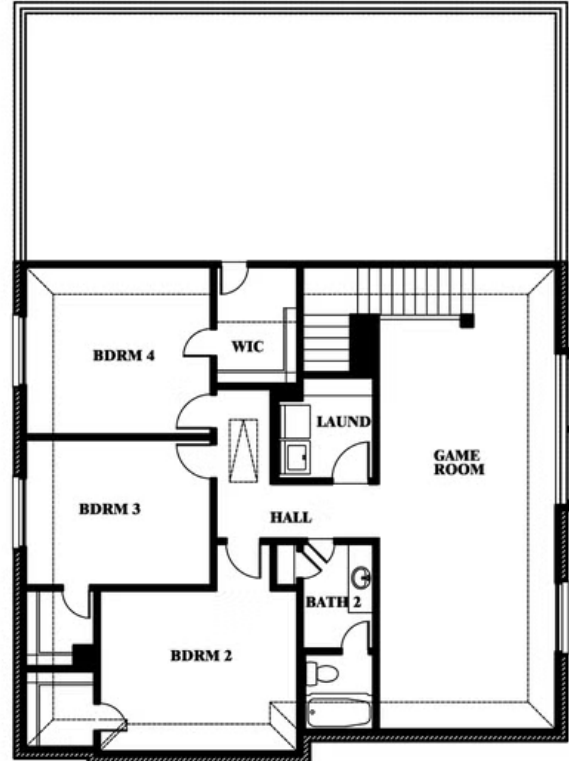

Woodrose

EAGLE GLEN ELEMENTS

1001 RAPTOR ROAD, ALVARADO, TX 76009

Woodrose

This brochure is for general informational purposes and is to be used as a guide only. Changes may be made during the development process and floorplans, dimensions, fixtures, fittings, finishes and specifications are subject to change without notice. Window placement, balcony configuration, wardrobe sizes and living areas may vary slightly within each plan type. EQUAL HOUSING OPPORTUNITY

EQUAL HOUSING OPPORTUNITY