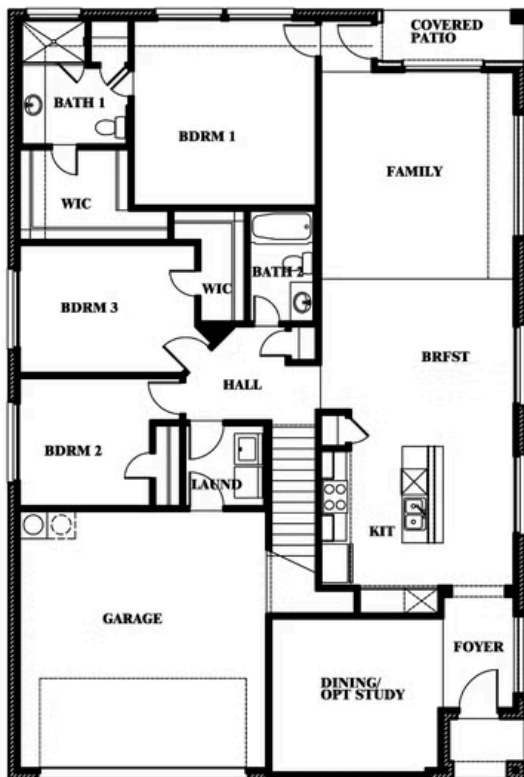

Willow II

HOMES FROM
\$363,990

ELEMENTS SERIES

EAGLE GLEN ELEMENTS

1001 RAPTOR ROAD, ALVARADO, TX 76009

2,483
SQUARE FEET

4
BEDROOMS

3.0
BATHROOMS

2
CAR GARAGE

Willow II

EAGLE GLEN ELEMENTS

1001 RAPTOR ROAD, ALVARADO, TX 76009

Willow II

SECOND FLOOR PLAN

This brochure is for general informational purposes and is to be used as a guide only. Changes may be made during the development process and floorplans, dimensions, fixtures, fittings, finishes and specifications are subject to change without notice. Window placement, balcony configuration, wardrobe sizes and living areas may vary slightly within each plan type. EQUAL HOUSING OPPORTUNITY