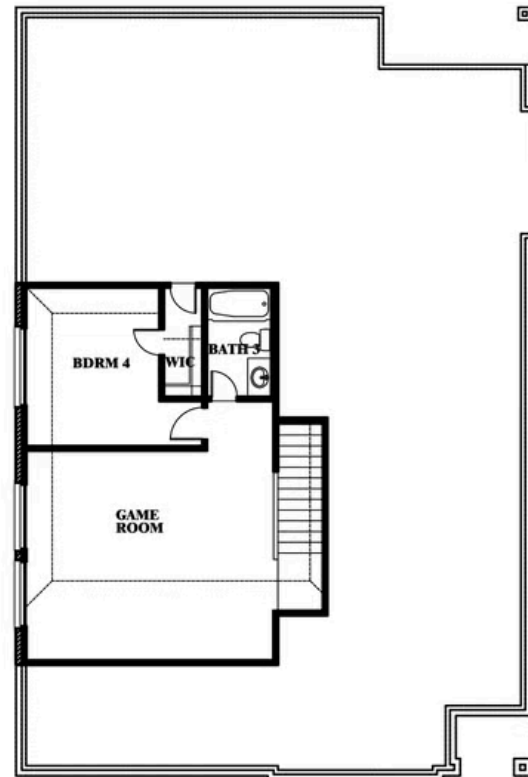

Willow II

HOMES FROM
\$363,990

ELEMENTS SERIES

EAGLE GLEN ELEMENTS

1001 RAPTOR ROAD, ALVARADO, TX 76009

2,483
SQUARE FEET

4
BEDROOMS

3.0
BATHROOMS

2
CAR GARAGE

Willow II

EAGLE GLEN ELEMENTS

1001 RAPTOR ROAD, ALVARADO, TX 76009

Willow II

SECOND FLOOR PLAN

This brochure is for general informational purposes and is to be used as a guide only. Changes may be made during the development process and floorplans, dimensions, fixtures, fittings, finishes and specifications are subject to change without notice. Window placement, balcony configuration, wardrobe sizes and living areas may vary slightly within each plan type. EQUAL HOUSING OPPORTUNITY