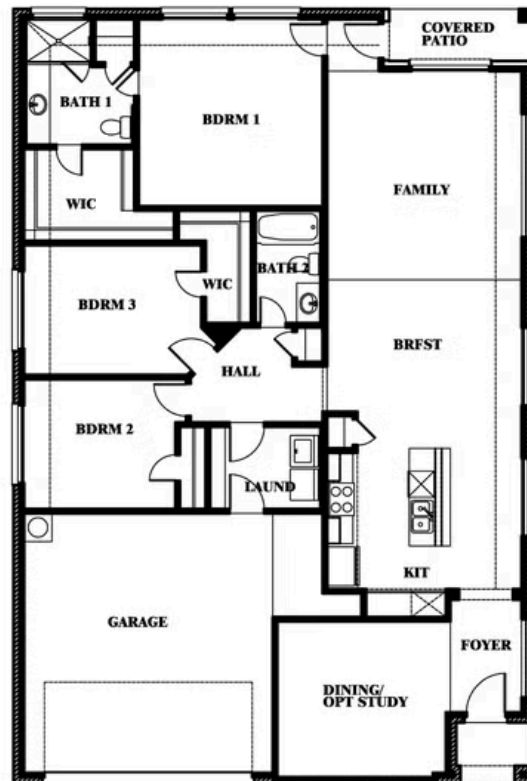

Willow

HOMES FROM
\$321,990

ELEMENTS SERIES

EAGLE GLEN ELEMENTS

1001 RAPTOR ROAD, ALVARADO, TX 76009

1,845
SQUARE FEET

3
BEDROOMS

2.0
BATHROOMS

2
CAR GARAGE

ELEVATION C

ELEVATION A

ELEVATION A

ELEVATION B

ELEVATION B

ELEVATION BS

ELEVATION BS

Willow

EAGLE GLEN ELEMENTS

1001 RAPTOR ROAD, ALVARADO, TX 76009

Willow

This brochure is for general informational purposes and is to be used as a guide only. Changes may be made during the development process and floorplans, dimensions, fixtures, fittings, finishes and specifications are subject to change without notice. Window placement, balcony configuration, wardrobe sizes and living areas may vary slightly within each plan type. EQUAL HOUSING OPPORTUNITY