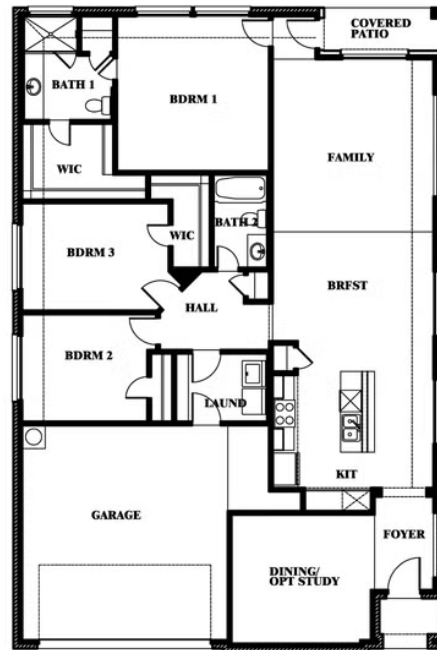

Willow

EAGLE GLEN ELEMENTS

1001 RAPTOR ROAD, ALVARADO, TX 76009

Willow