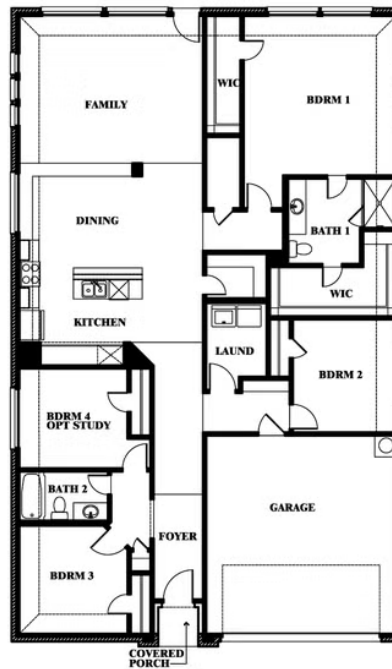

Redbud

EAGLE GLEN ELEMENTS

1001 RAPTOR ROAD, ALVARADO, TX 76009

Redbud