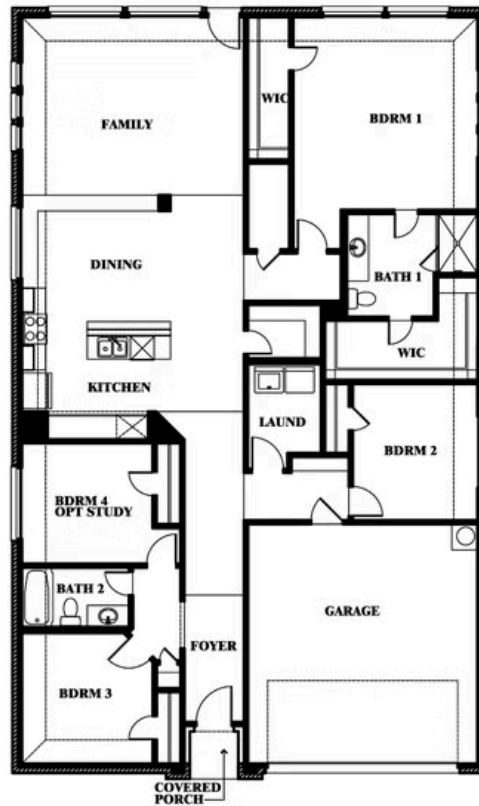

Redbud

EAGLE GLEN ELEMENTS

1001 RAPTOR ROAD, ALVARADO, TX 76009

Redbud

This brochure is for general informational purposes and is to be used as a guide only. Changes may be made during the development process and floorplans, dimensions, fixtures, fittings, finishes and specifications are subject to change without notice. Window placement, balcony configuration, wardrobe sizes and living areas may vary slightly within each plan type. EQUAL HOUSING OPPORTUNITY