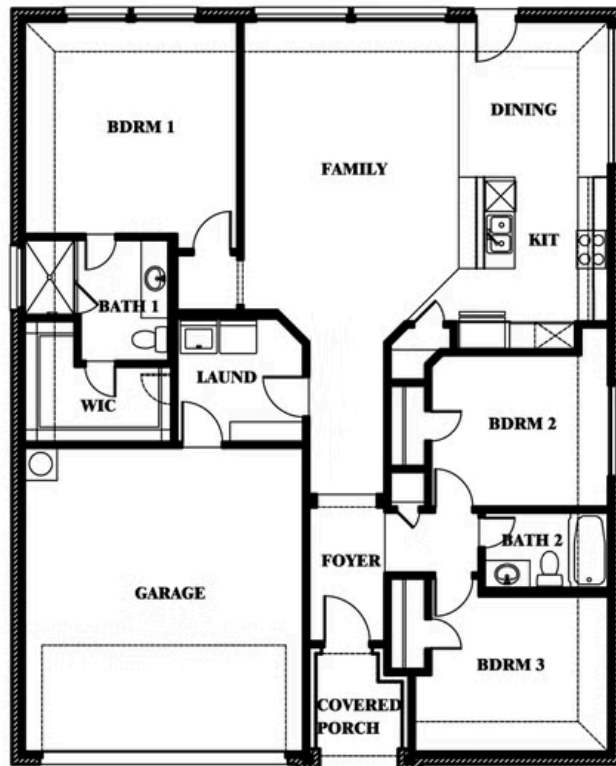

Laurel

HOMES FROM
\$304,990

ELEMENTS SERIES

EAGLE GLEN ELEMENTS

1001 RAPTOR ROAD, ALVARADO, TX 76009

1,531
SQUARE FEET

3
BEDROOMS

2.0
BATHROOMS

2
CAR GARAGE

ELEVATION B

ELEVATION A

ELEVATION A

ELEVATION BS

ELEVATION BS

ELEVATION C

ELEVATION C

Laurel

EAGLE GLEN ELEMENTS

1001 RAPTOR ROAD, ALVARADO, TX 76009

Laurel

This brochure is for general informational purposes and is to be used as a guide only. Changes may be made during the development process and floorplans, dimensions, fixtures, fittings, finishes and specifications are subject to change without notice. Window placement, balcony configuration, wardrobe sizes and living areas may vary slightly within each plan type. EQUAL HOUSING OPPORTUNITY