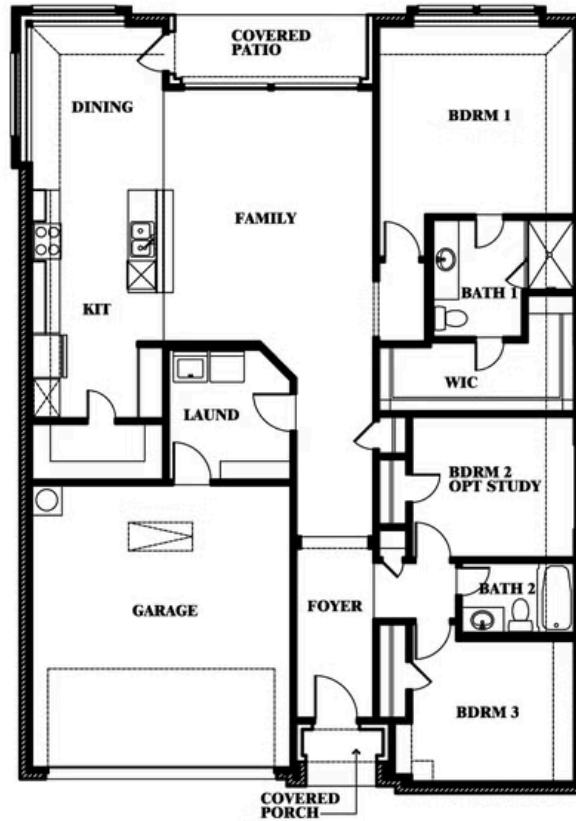

Camellia

EAGLE GLEN ELEMENTS

1001 RAPTOR ROAD, ALVARADO, TX 76009

Camellia

This brochure is for general informational purposes and is to be used as a guide only. Changes may be made during the development process and floorplans, dimensions, fixtures, fittings, finishes and specifications are subject to change without notice. Window placement, balcony configuration, wardrobe sizes and living areas may vary slightly within each plan type. EQUAL HOUSING OPPORTUNITY

Document generated Feb 5, 2025. Prices, plans, square footage, features and materials are subject to change at any time without notice and vary among communities. Listed prices are for informational purposes only, are not binding, and do not create any contractual obligation(s). The price of any home is dependent on numerous factors, all of which are unique to a specific home, and is not guaranteed until specified in a binding contract. Pricing of elevations and additional optional beds/baths vary per plan. Some plans require a premium homesite. Please ask the Community Manager for details. Renderings of homes are artist concepts and may not reflect exact colors and materials.