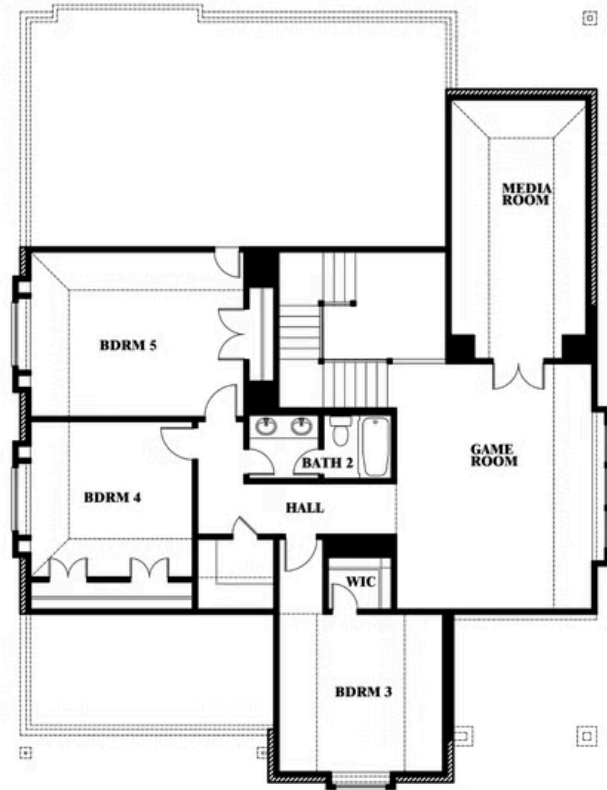

Magnolia II

EAGLE GLEN 60

1001 RAPTOR ROAD, ALVARADO, TX 76009

MAGNOLIA II FLOOR PLAN

Magnolia II

This brochure is for general informational purposes and is to be used as a guide only. Changes may be made during the development process and floorplans, dimensions, fixtures, fittings, finishes and specifications are subject to change without notice. Window placement, balcony configuration, wardrobe sizes and living areas may vary slightly within each plan type. EQUAL HOUSING OPPORTUNITY