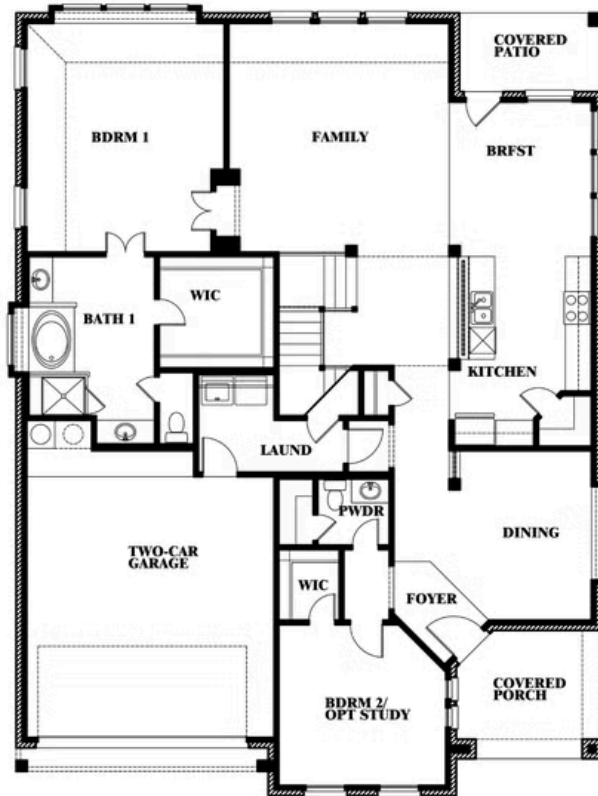

Magnolia II

EAGLE GLEN 60

1001 RAPTOR ROAD, ALVARADO, TX 76009

MAGNOLIA II FLOOR PLAN

Magnolia II

This brochure is for general informational purposes and is to be used as a guide only. Changes may be made during the development process and floorplans, dimensions, fixtures, fittings, finishes and specifications are subject to change without notice. Window placement, balcony configuration, wardrobe sizes and living areas may vary slightly within each plan type. EQUAL HOUSING OPPORTUNITY