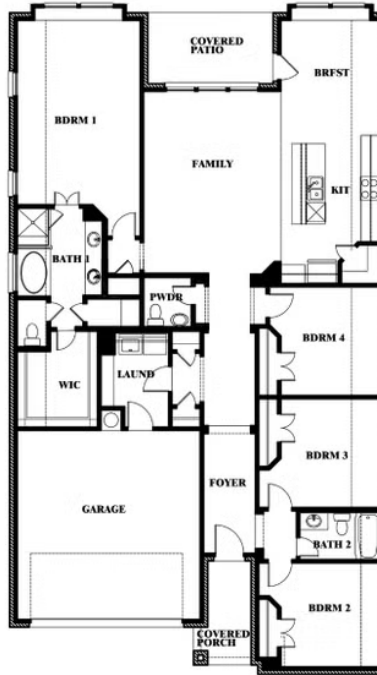

Jasmine

EAGLE GLEN 60

1001 RAPTOR ROAD, ALVARADO, TX 76009

JASMINE FLOOR PLAN WITH OPTIONAL POWDER

Jasmine
Opt. Powder at Closet