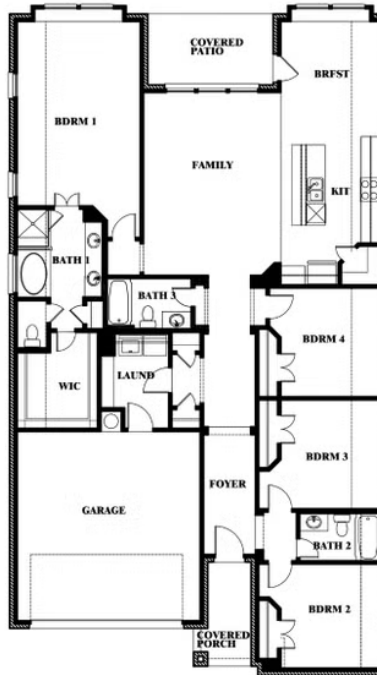

Jasmine

EAGLE GLEN 60

1001 RAPTOR ROAD, ALVARADO, TX 76009

JASMINE FLOOR PLAN WITH OPTIONAL BATH 3

Jasmine Opt. Bath 3 at Closet