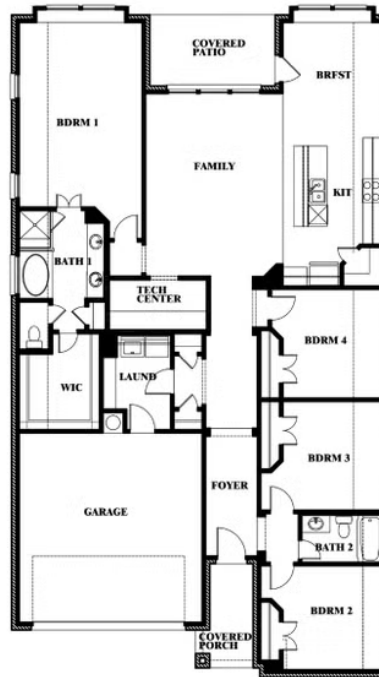

Jasmine

EAGLE GLEN 60

1001 RAPTOR ROAD, ALVARADO, TX 76009

JASMINE FLOOR PLAN WITH OPTIONAL TECH CENTER

Jasmine

Opt. Tech Center at Closet