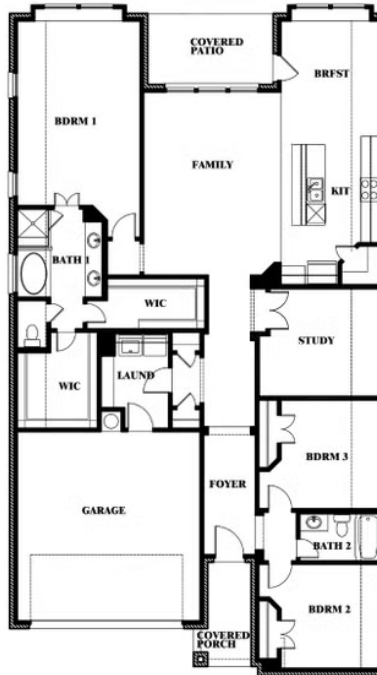

Jasmine

EAGLE GLEN 60

1001 RAPTOR ROAD, ALVARADO, TX 76009

JASMINE FLOOR PLAN WITH OPTIONAL STUDY

Jasmine Opt. Study at Bed 4