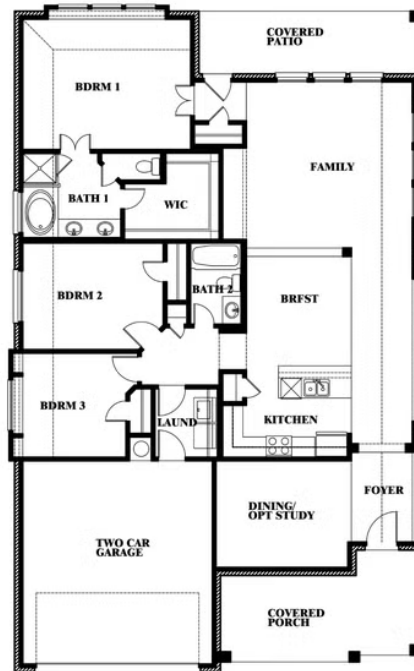

Dogwood

EAGLE GLEN 60

1001 RAPTOR ROAD, ALVARADO, TX 76009

Dogwood