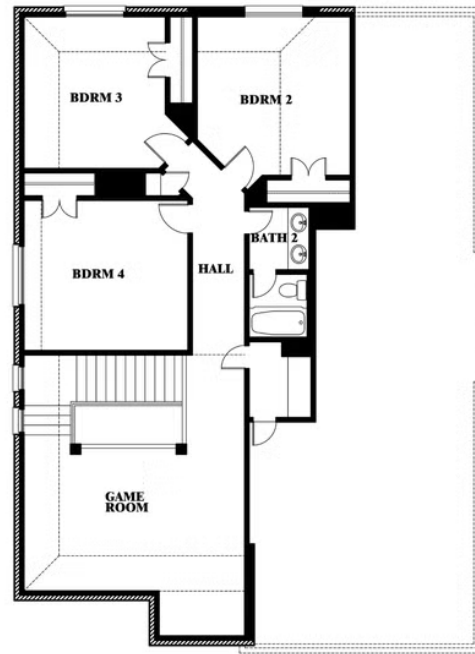

Dewberry

EAGLE GLEN 60

1001 RAPTOR ROAD, ALVARADO, TX 76009

Dewberry