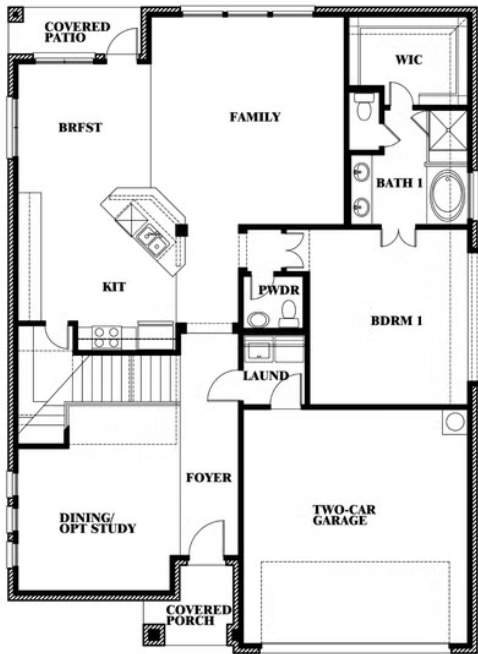

Dewberry

EAGLE GLEN 60

1001 RAPTOR ROAD, ALVARADO, TX 76009

Dewberry