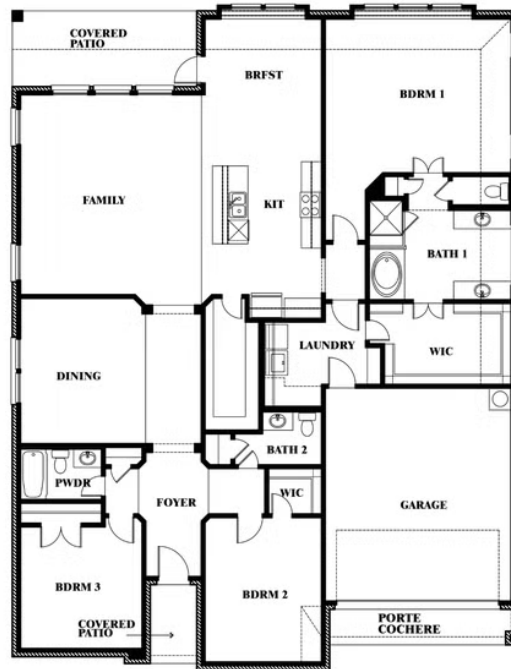

Caraway

EAGLE GLEN 60

1001 RAPTOR ROAD, ALVARADO, TX 76009

Caraway