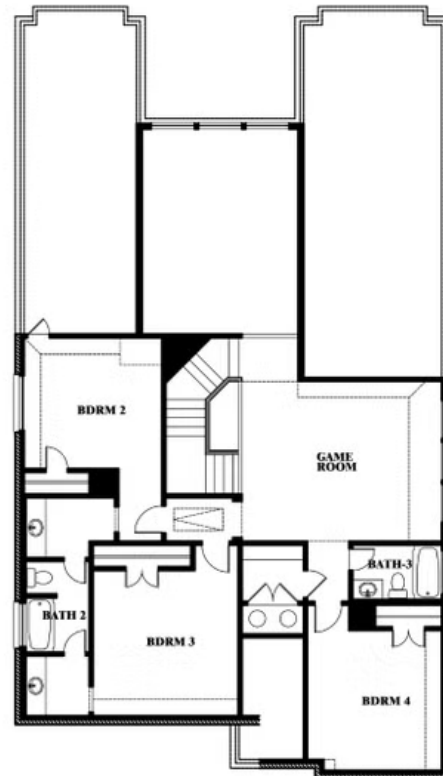

ELEVATION D

ELEVATION D

Rose

ROSE FLOOR PLAN

EAGLE GLEN 50

1001 RAPTOR ROAD, ALVARADO, TX 76009

Rose

This brochure is for general informational purposes and is to be used as a guide only. Changes may be made during the development process and floorplans, dimensions, fixtures, fittings, finishes and specifications are subject to change without notice. Window placement, balcony configuration, wardrobe sizes and living areas may vary slightly within each plan type. EQUAL HOUSING OPPORTUNITY

Rose

EAGLE GLEN 50

1001 RAPTOR ROAD, ALVARADO, TX 76009

ROSE FLOOR PLAN WITH OPTIONAL BED & BATH AT STUDY

Rose Opt. Bed & Bath at Study

This brochure is for general informational purposes and is to be used as a guide only. Changes may be made during the development process and floorplans, dimensions, fixtures, fittings, finishes and specifications are subject to change without notice. Window placement, balcony configuration, wardrobe sizes and living areas may vary slightly within each plan type. EQUAL HOUSING OPPORTUNITY