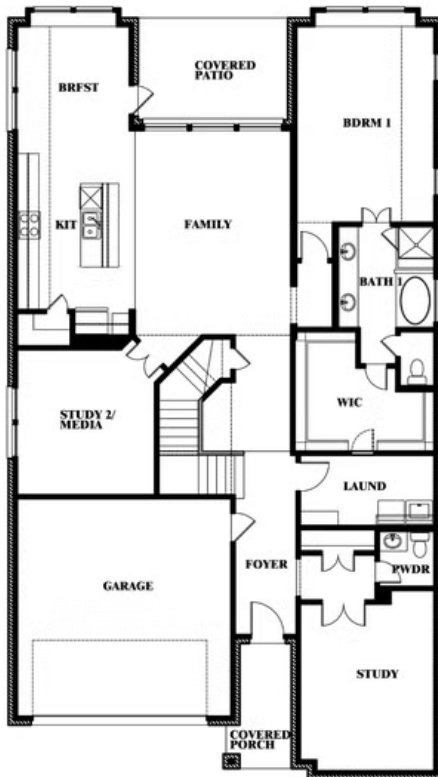

2
CAR GARAGE

ELEVATION A

ELEVATION AS

ELEVATION AS

ELEVATION B

ELEVATION B

ELEVATION C

ELEVATION C

ELEVATION D

ELEVATION D

Rose

ROSE FLOOR PLAN

EAGLE GLEN 50

1001 RAPTOR ROAD, ALVARADO, TX 76009

Rose

This brochure is for general informational purposes and is to be used as a guide only. Changes may be made during the development process and floorplans, dimensions, fixtures, fittings, finishes and specifications are subject to change without notice. Window placement, balcony configuration, wardrobe sizes and living areas may vary slightly within each plan type. EQUAL HOUSING OPPORTUNITY

Rose

EAGLE GLEN 50

1001 RAPTOR ROAD, ALVARADO, TX 76009

ROSE FLOOR PLAN WITH OPTIONAL BED & BATH AT STUDY

Rose Opt. Bed & Bath at Study

This brochure is for general informational purposes and is to be used as a guide only. Changes may be made during the development process and floorplans, dimensions, fixtures, fittings, finishes and specifications are subject to change without notice. Window placement, balcony configuration, wardrobe sizes and living areas may vary slightly within each plan type. EQUAL HOUSING OPPORTUNITY