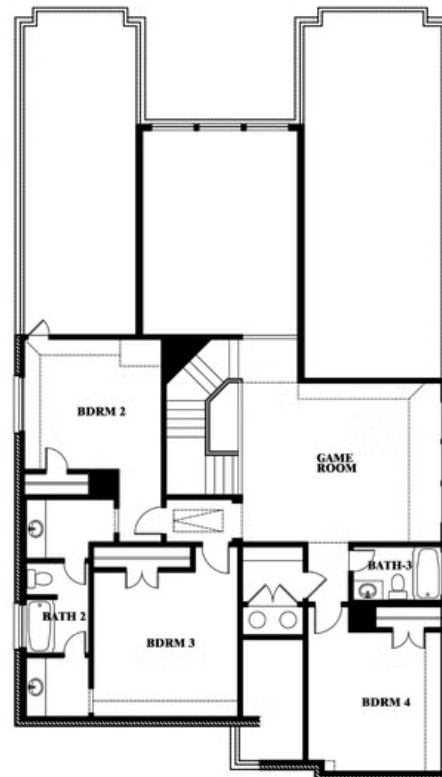

2
CAR GARAGE

ELEVATION A

ELEVATION AS

ELEVATION AS

ELEVATION B

ELEVATION B

ELEVATION C

ELEVATION C

ELEVATION D

ELEVATION D

Rose

ROSE FLOOR PLAN

EAGLE GLEN 50

1001 RAPTOR ROAD, ALVARADO, TX 76009

Rose

This brochure is for general informational purposes and is to be used as a guide only. Changes may be made during the development process and floorplans, dimensions, fixtures, fittings, finishes and specifications are subject to change without notice. Window placement, balcony configuration, wardrobe sizes and living areas may vary slightly within each plan type. EQUAL HOUSING OPPORTUNITY

Rose

EAGLE GLEN 50

1001 RAPTOR ROAD, ALVARADO, TX 76009

ROSE FLOOR PLAN WITH OPTIONAL BED & BATH AT STUDY

Rose Opt. Bed & Bath at Study

This brochure is for general informational purposes and is to be used as a guide only. Changes may be made during the development process and floorplans, dimensions, fixtures, fittings, finishes and specifications are subject to change without notice. Window placement, balcony configuration, wardrobe sizes and living areas may vary slightly within each plan type. EQUAL HOUSING OPPORTUNITY