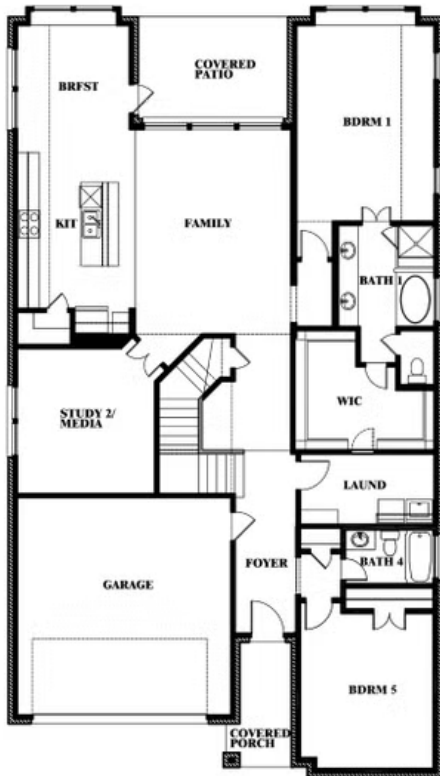

ELEVATION D

ELEVATION D

Rose

ROSE FLOOR PLAN

EAGLE GLEN 50

1001 RAPTOR ROAD, ALVARADO, TX 76009

Rose

This brochure is for general informational purposes and is to be used as a guide only. Changes may be made during the development process and floorplans, dimensions, fixtures, fittings, finishes and specifications are subject to change without notice. Window placement, balcony configuration, wardrobe sizes and living areas may vary slightly within each plan type. EQUAL HOUSING OPPORTUNITY

Rose

EAGLE GLEN 50

1001 RAPTOR ROAD, ALVARADO, TX 76009

ROSE FLOOR PLAN WITH OPTIONAL BED & BATH AT STUDY

Rose Opt. Bed & Bath at Study

This brochure is for general informational purposes and is to be used as a guide only. Changes may be made during the development process and floorplans, dimensions, fixtures, fittings, finishes and specifications are subject to change without notice. Window placement, balcony configuration, wardrobe sizes and living areas may vary slightly within each plan type. EQUAL HOUSING OPPORTUNITY