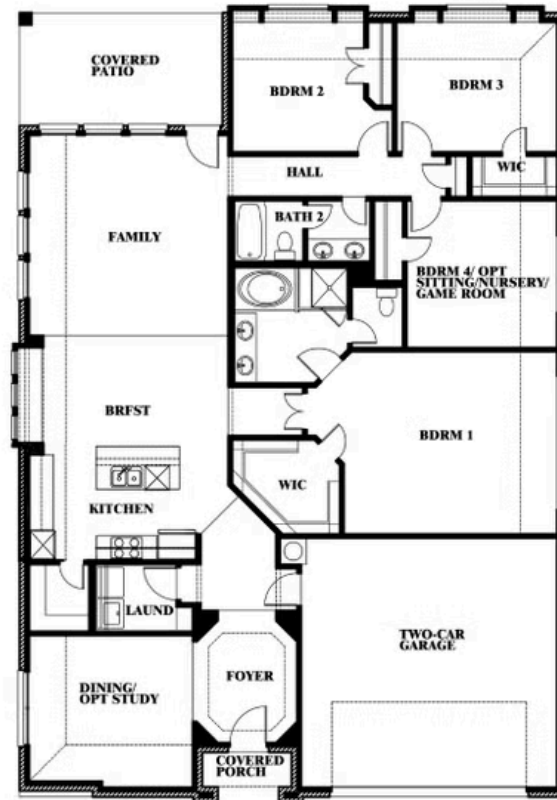

2
CAR GARAGE

Hawthorne

EAGLE GLEN 50

1001 RAPTOR ROAD, ALVARADO, TX 76009

Hawthorne

This brochure is for general informational purposes and is to be used as a guide only. Changes may be made during the development process and floorplans, dimensions, fixtures, fittings, finishes and specifications are subject to change without notice. Window placement, balcony configuration, wardrobe sizes and living areas may vary slightly within each plan type. EQUAL HOUSING OPPORTUNITY

Hawthorne

EAGLE GLEN 50

1001 RAPTOR ROAD, ALVARADO, TX 76009

Hawthorne Opt. Deluxe Kitchen

This brochure is for general informational purposes and is to be used as a guide only. Changes may be made during the development process and floorplans, dimensions, fixtures, fittings, finishes and specifications are subject to change without notice. Window placement, balcony configuration, wardrobe sizes and living areas may vary slightly within each plan type. EQUAL HOUSING OPPORTUNITY