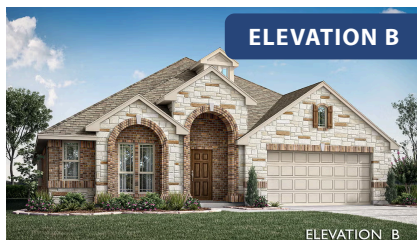

Hawthorne

HOMES FROM
\$373,990

CLASSIC SERIES

EAGLE GLEN 50

1001 RAPTOR ROAD, ALVARADO, TX 76009

2,235
SQUARE FEET

4
BEDROOMS

2.0
BATHROOMS

2
CAR GARAGE

ELEVATION A

ELEVATION B

ELEVATION B

ELEVATION C

ELEVATION C

Hawthorne

EAGLE GLEN 50

1001 RAPTOR ROAD, ALVARADO, TX 76009

Hawthorne

This brochure is for general informational purposes and is to be used as a guide only. Changes may be made during the development process and floorplans, dimensions, fixtures, fittings, finishes and specifications are subject to change without notice. Window placement, balcony configuration, wardrobe sizes and living areas may vary slightly within each plan type. EQUAL HOUSING OPPORTUNITY