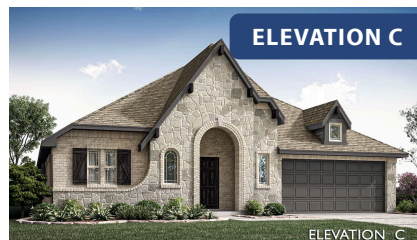

Hawthorne

HOMES FROM
\$373,990

CLASSIC SERIES

EAGLE GLEN 50

1001 RAPTOR ROAD, ALVARADO, TX 76009

2,235
SQUARE FEET

4
BEDROOMS

2.0
BATHROOMS

2
CAR GARAGE

ELEVATION A

ELEVATION B

ELEVATION B

ELEVATION C

ELEVATION C

Hawthorne

EAGLE GLEN 50