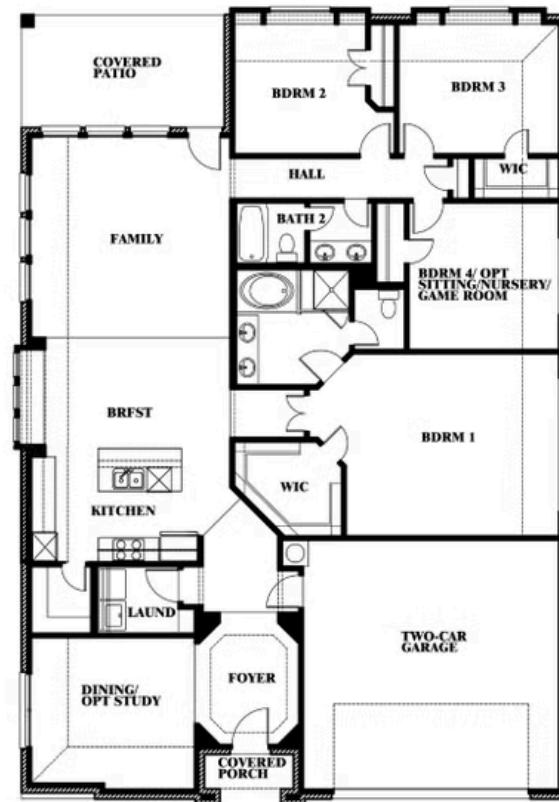

1001 RAPTOR ROAD, ALVARADO, TX 76009

Hawthorne

This brochure is for general informational purposes and is to be used as a guide only. Changes may be made during the development process and floorplans, dimensions, fixtures, fittings, finishes and specifications are subject to change without notice. Window placement, balcony configuration, wardrobe sizes and living areas may vary slightly within each plan type. EQUAL HOUSING OPPORTUNITY

Hawthorne

EAGLE GLEN 50

1001 RAPTOR ROAD, ALVARADO, TX 76009

Hawthorne Opt. Deluxe Kitchen

This brochure is for general informational purposes and is to be used as a guide only. Changes may be made during the development process and floorplans, dimensions, fixtures, fittings, finishes and specifications are subject to change without notice. Window placement, balcony configuration, wardrobe sizes and living areas may vary slightly within each plan type. EQUAL HOUSING OPPORTUNITY