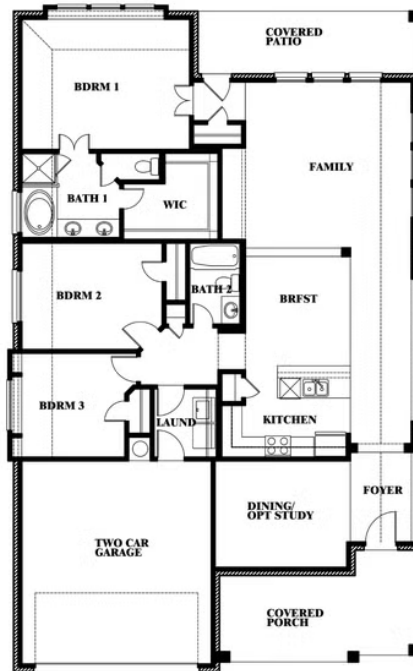

Dogwood

EAGLE GLEN 50

1001 RAPTOR ROAD, ALVARADO, TX 76009

Dogwood