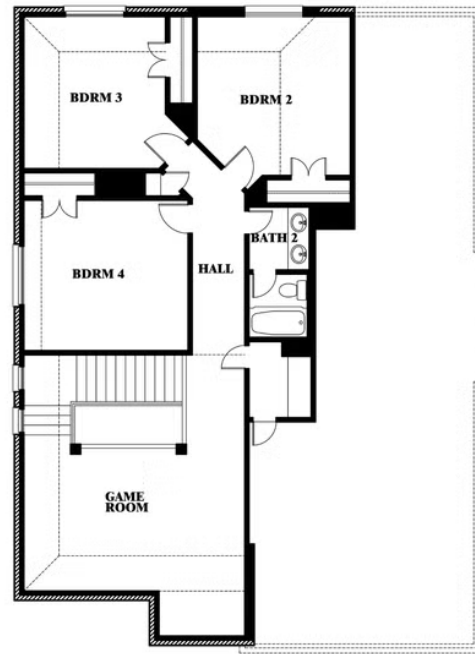

Dewberry

EAGLE GLEN 50

1001 RAPTOR ROAD, ALVARADO, TX 76009

Dewberry