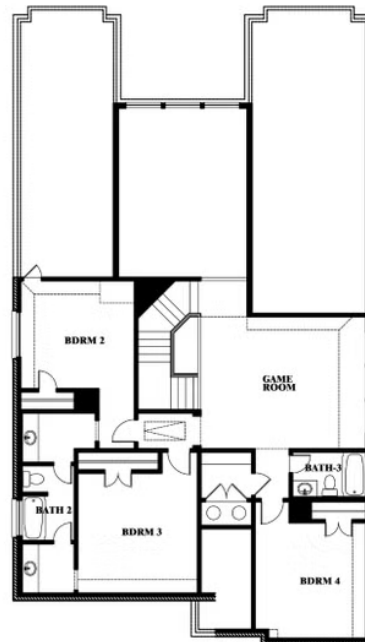

Rose

THE LAKES AT PARKS OF ALEDO

1154 BAILEY RANCH ROAD, ALEDO, TX 76008

ROSE FLOOR PLAN WITH OPTIONAL BED & BATH AT STUDY

Rose
Opt. Bed & Bath at Study