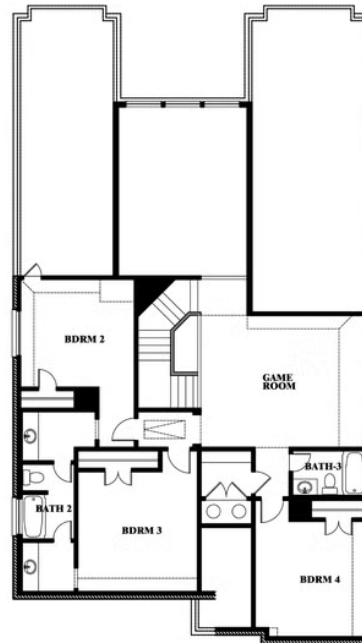

Rose

ROSE FLOOR PLAN

THE LAKES AT PARKS OF ALEDO

1154 BAILEY RANCH ROAD, ALEDO, TX 76008

Rose