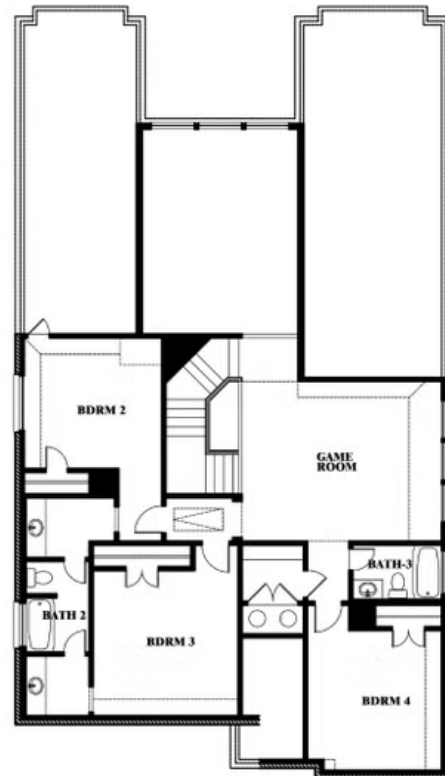

# Rose

**ROSE FLOOR PLAN**

## THE LAKES AT PARKS OF ALEDO

1154 BAILEY RANCH ROAD, ALEDO, TX 76008

**ROSE FLOOR PLAN WITH OPTIONAL BED & BATH AT STUDY**

Rose  
Opt. Bed & Bath at Study

This brochure is for general informational purposes and is to be used as a guide only. Changes may be made during the development process and floorplans, dimensions, fixtures, fittings, finishes and specifications are subject to change without notice. Window placement, balcony configuration, wardrobe sizes and living areas may vary slightly within each plan type. EQUAL HOUSING OPPORTUNITY