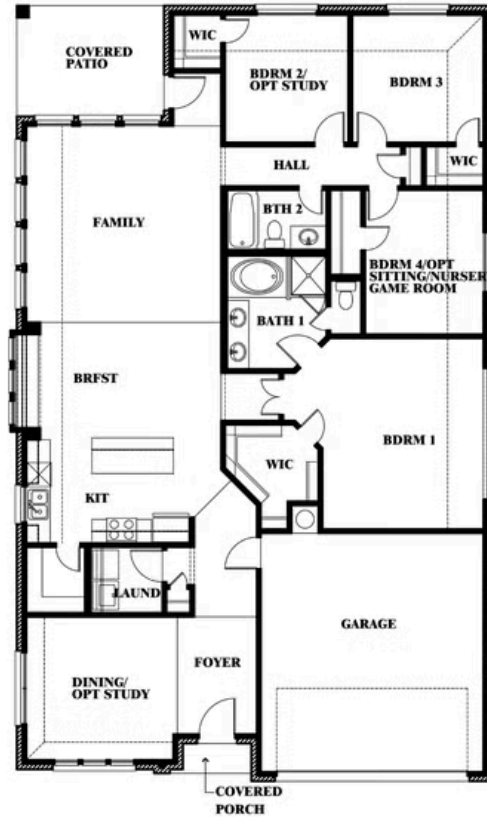

Cypress

THE LAKES AT PARKS OF ALEDO

1154 BAILEY RANCH ROAD, ALEDO, TX 76008

Cypress

This brochure is for general informational purposes and is to be used as a guide only. Changes may be made during the development process and floorplans, dimensions, fixtures, fittings, finishes and specifications are subject to change without notice. Window placement, balcony configuration, wardrobe sizes and living areas may vary slightly within each plan type. EQUAL HOUSING OPPORTUNITY

Document generated Dec 3, 2024. Prices, plans, square footage, features and materials are subject to change at any time without notice and vary among communities. Listed prices are for informational purposes only, are not binding, and do not create any contractual obligation(s). The price of any home is dependent on numerous factors, all of which are unique to a specific home, and is not guaranteed until specified in a binding contract. Pricing of elevations and additional optional beds/baths vary per plan. Some plans require a premium homesite. Please ask the Community Manager for details. Renderings of homes are artist concepts and may not reflect exact colors and materials.