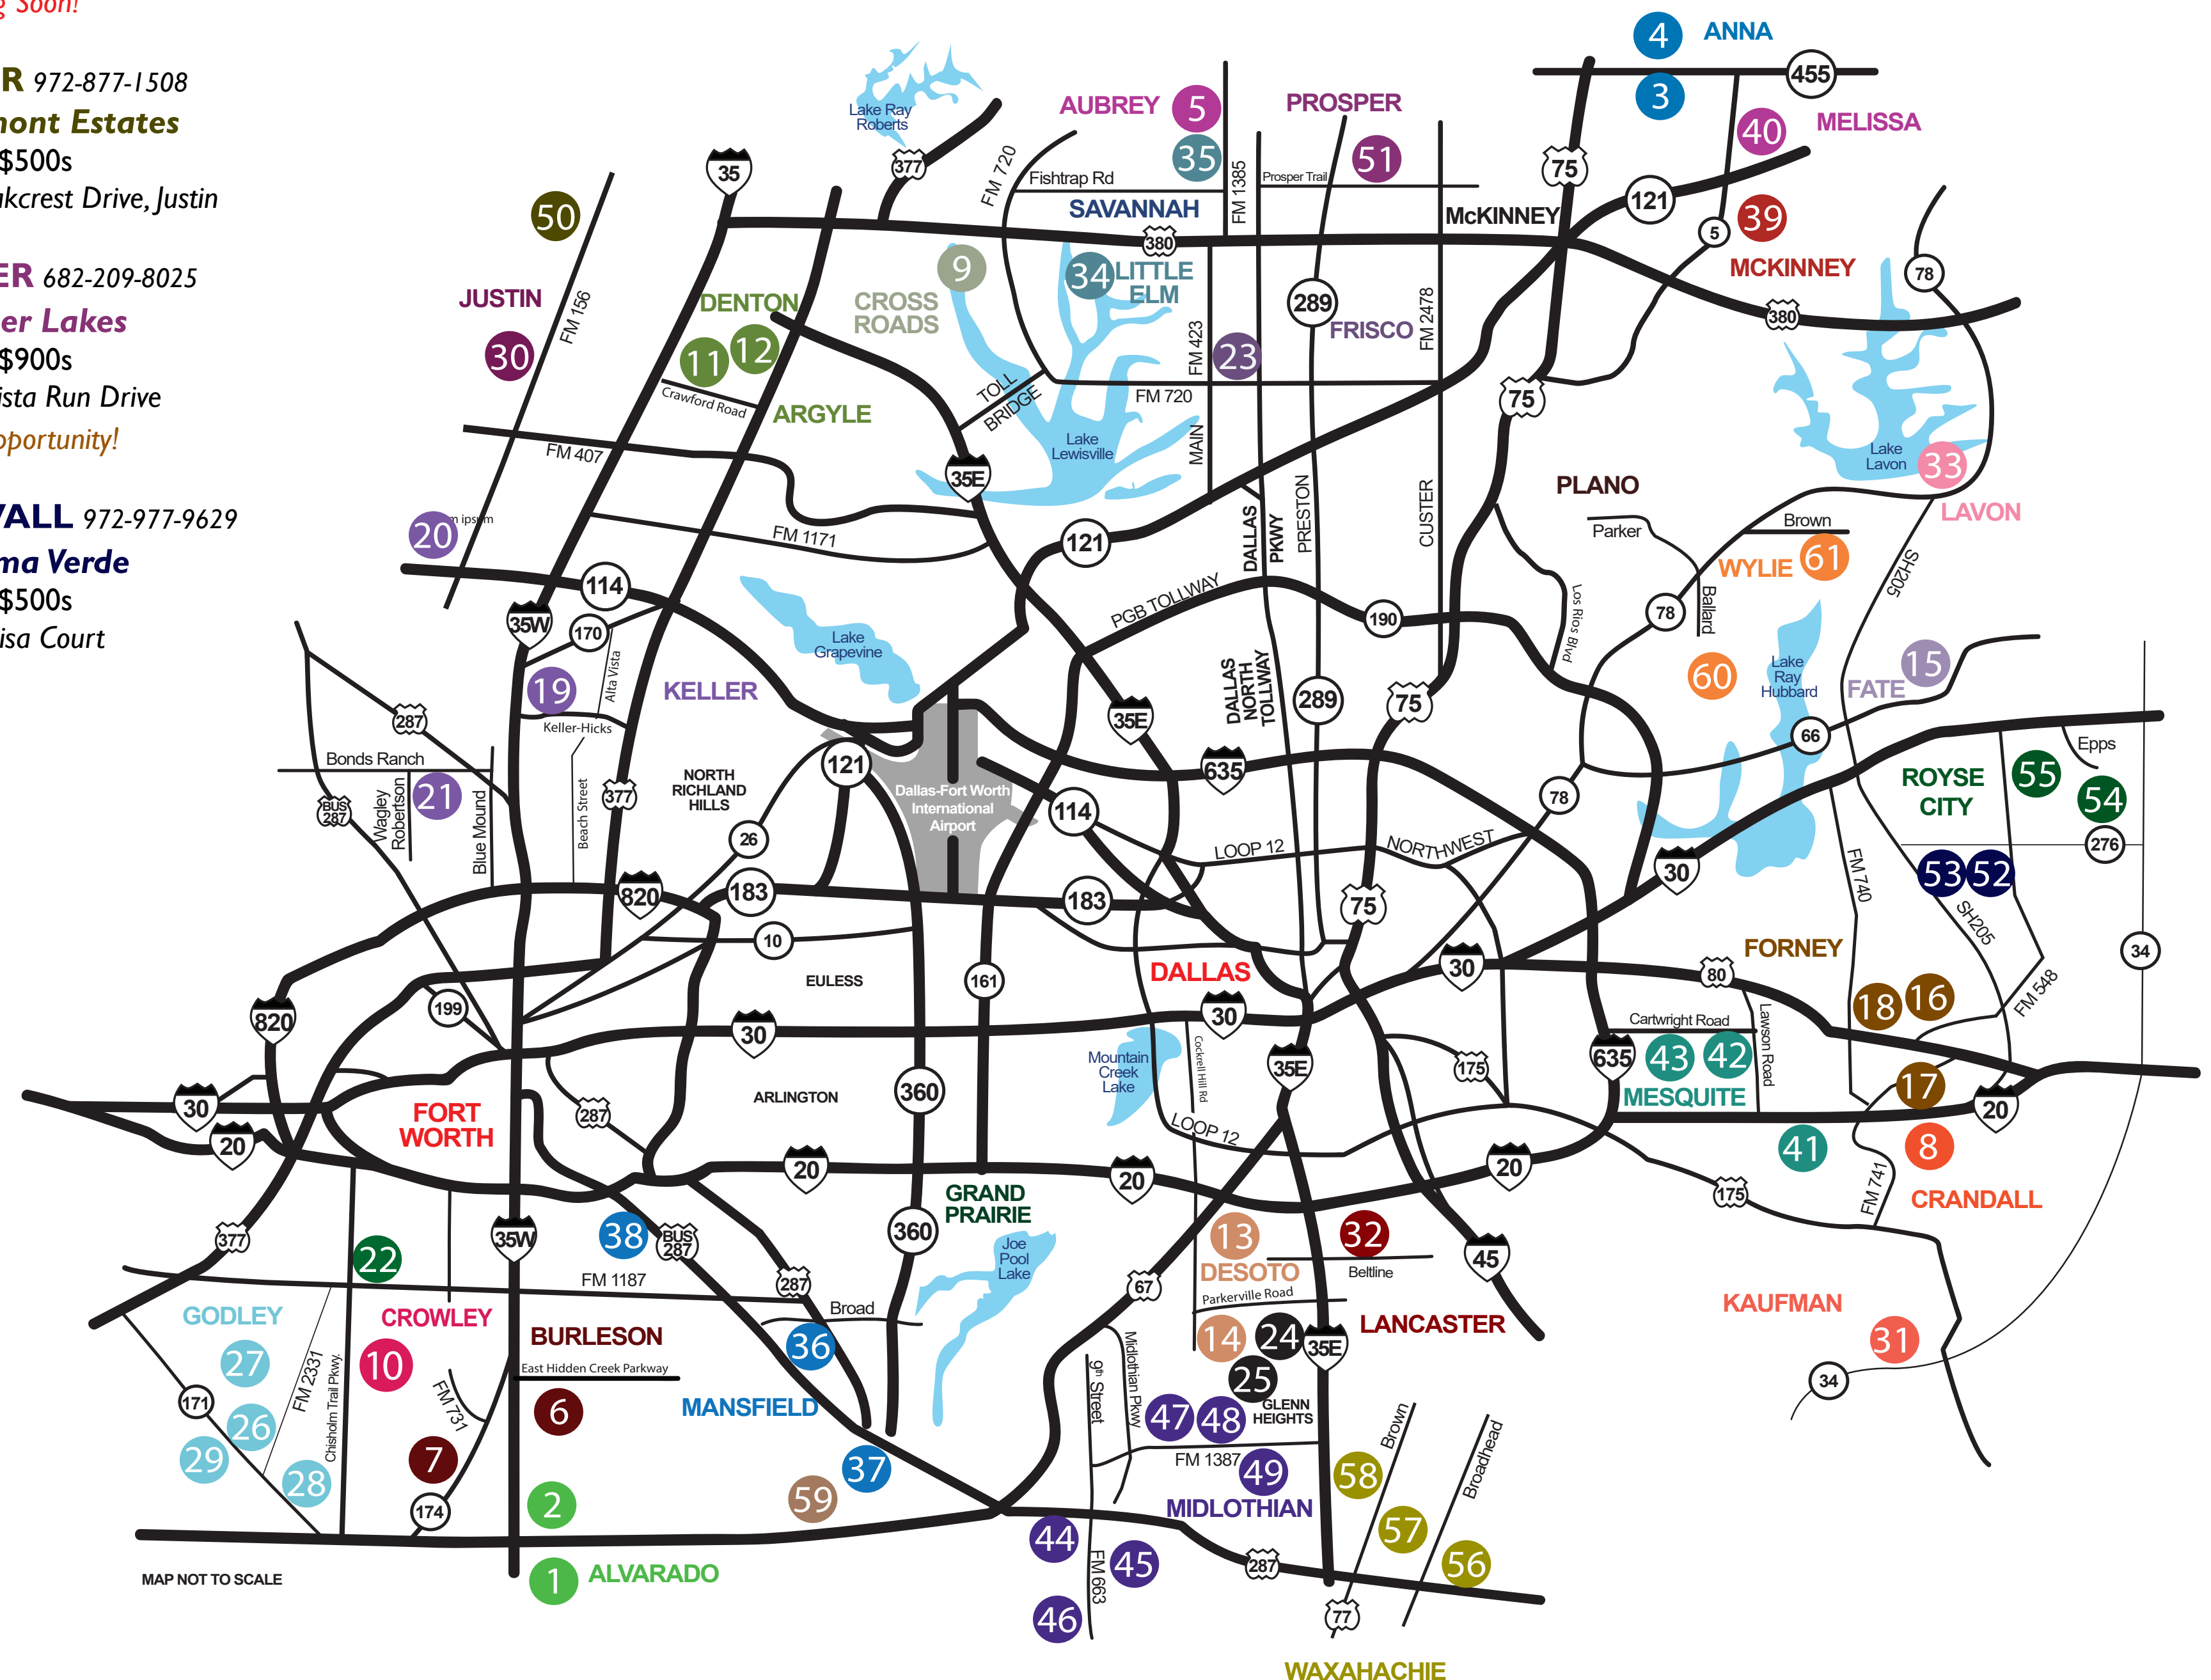

MIDLOTHIAN

972-977-2228 | 972-822-5539

- 44 **Autumn Run**
  $400s-$600s
  2230 Autumn Glen Drive

- 45 **Massey Meadows/The Grove**
  $300s-$500s
  4209 Massey Meadows Way

- 46 **Brandi Ridge**
  $400s-$600s
  2230 Autumn Glen Drive

- 47 **Parkside North**
  $300s-$500s
  4209 Massey Meadows Way

- 48 **Wind Ridge**
  $400s-$600s
  4209 Massey Meadows Way
  Coming Soon!

- 49 **Hayes Crossing**
  $400s-$600s
  4209 Massey Meadows Way
  Coming Soon!

PONDER 972-877-1508

- 50 **Clairmont Estates**
  $300s-$500s
  201 Oakcrest Drive, Justin

PROSPER 682-209-8025

- 51 **Prosper Lakes**
  $600s-$900s
  1141 Vista Run Drive
  Last Opportunity!

ROCKWALL 972-977-9629

- 52 **Sonoma Verde**
  $300s-$500s
  1501 Pisa Court

- 53 **Terracina**
  $300s-$500s
  Coming Soon!

ROYSE CITY 817-235-3445

- 54 **Stone River**
  $300s-$500s
  2329 Llano Drive

- 55 **Waterscape**
  $300s-$500s
  1026 Watercourse Place

WAXAHACHIE

- 56 **Buffalo Ridge** 972-765-5156
  $300s-$500s
  100 Deer Crossing Drive
  Last Opportunity!

57 **Sunrise at Garden Valley**

- 972-765-5156
  $300s-$500s
  100 Deer Crossing Drive

- 58 **Enclave / North Grove** 682-800-6672
  $300s-$500s
  1731 Upland Road

VENUS

- 59 **Starlight Meadow** 682-318-4026
  $300s-$500s
  1104 Raptor Road

WYLIE

- 60 **Emerald Vista/Stone Ranch**
  469-968-9408
  $400s-$600s
  806 Moreno Court
- 61 **Kreymer Estates** 972-822-5539
  $400s-$600s
  1005 Sheldon Drive
  Coming Soon!

BLOOMFIELD HOMES MAIN OFFICE
1050 E. HWY. 114, Suite 210 | Southlake, TX 76092
bloomfieldhomes.com | 972-877-1508
© Bloomfield Homes, LP

AMSW LENDING
1801 N. Glenville, Suite 100 | Richardson, TX 75081
amswlending.com | 214-718-3429
NMLS#1124061