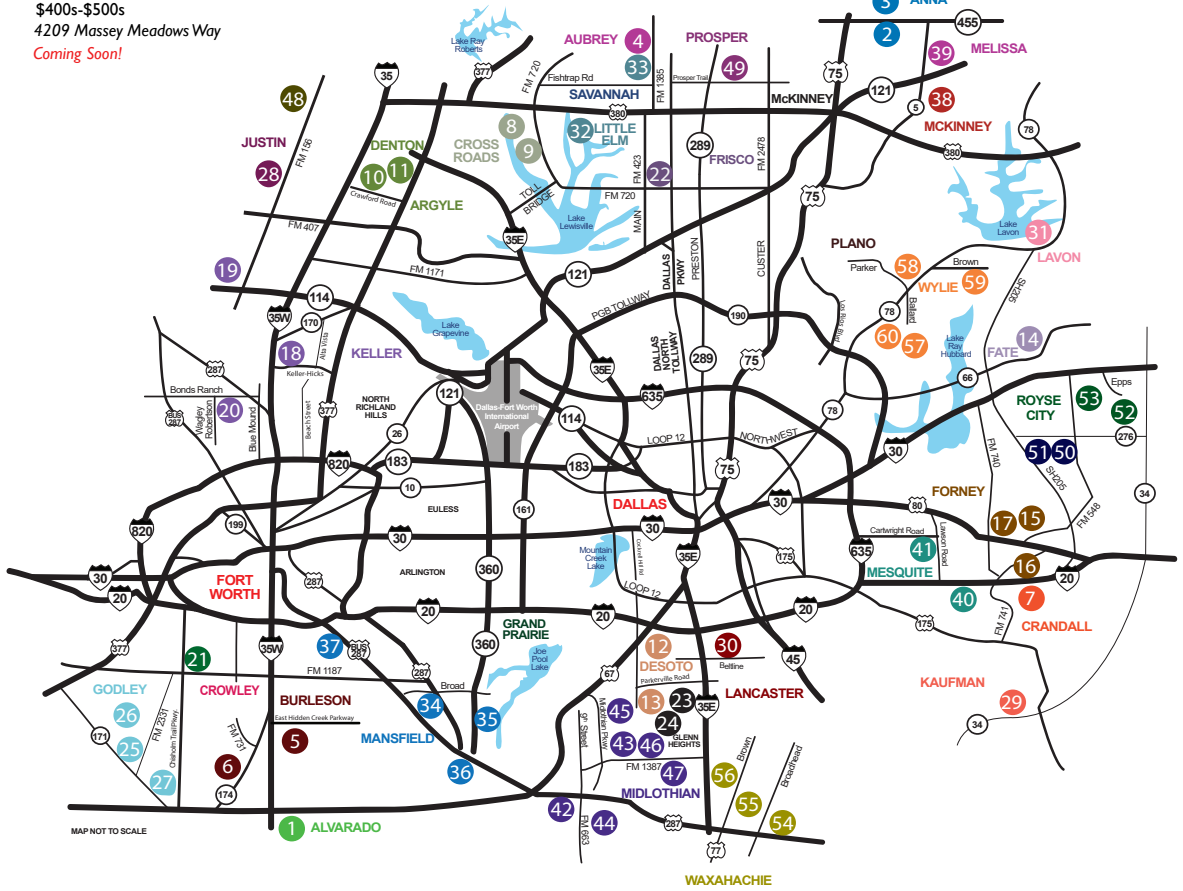

MASSEY MEADOWS / THE GROVE

- 43 **Massey Meadows / The Grove**
  $300s-$400s
  4209 Massey Meadows Way

BRANDI RIDGE

- 44 **Brandi Ridge**
  $400s-$500s
  2230 Autumn Glen Drive

PARKSIDE NORTH

- 45 **Parkside North**
  $300s-$400s
  4209 Massey Meadows Way
  Coming Soon!

WINDRIDGE

- 46 **Windridge**
  $400s-$500s
  4209 Massey Meadows Way
  Coming Soon!

HAYES CROSSING

- 47 **Hayes Crossing**
  $400s-$500s
  4209 Massey Meadows Way
  Coming Soon!

PONDER 972-877-1508

- 48 **Clairmont Estates**
  $300s-$400s
  201 Oakcrest Drive, Justin
  Coming Soon!

PROSPER 682-209-8025

- 49 **Prosper Lakes**
  $500s-$800s
  1141 Vista Run Drive
  Last Opportunity!

ROCKWALL 972-977-9629

- 50 **Sonoma Verde**
  $300s-$400s
  1501 Pisa Court
  Coming Soon!
- 51 **Terracina**
  $300s-$400s
  Coming Soon!

ROYSE CITY 817-235-3445

- 52 **Stone River**
  $300s-$500s
  2329 Llano Drive
- 53 **Waterscape**
  $300s-$400s
  1026 Watercourse Place

WAXAHACHIE

- 54 **Buffalo Ridge** 972-765-5156
  $300s-$400s
  100 Deer Crossing Drive
  Last Opportunity!
- 55 **Sunrise at Garden Valley**
  972-765-5156
  $300s-$400s
  100 Deer Crossing Drive
  Coming Soon!
- 56 **Enclave / North Grove** 682-800-6672
  $300s-$400s
  608 Bush Avenue

WYLIE

- 57 **Emerald Vista** 469-968-9408
  $400s-$500s
  806 Moreno Court
- 58 **Inspiration** 469-289-8076
  $400s-$500s
  1606 Emerald Bay Lane
  Last Opportunity!
- 59 **Kreymer Estates** 972-822-5539
  $400s-$500s
  1005 Sheldon Drive
  Coming Soon!
- 60 **Stone Ranch** 469-968-9408
  $400s-$500s
  806 Moreno Court
  Last Opportunity!