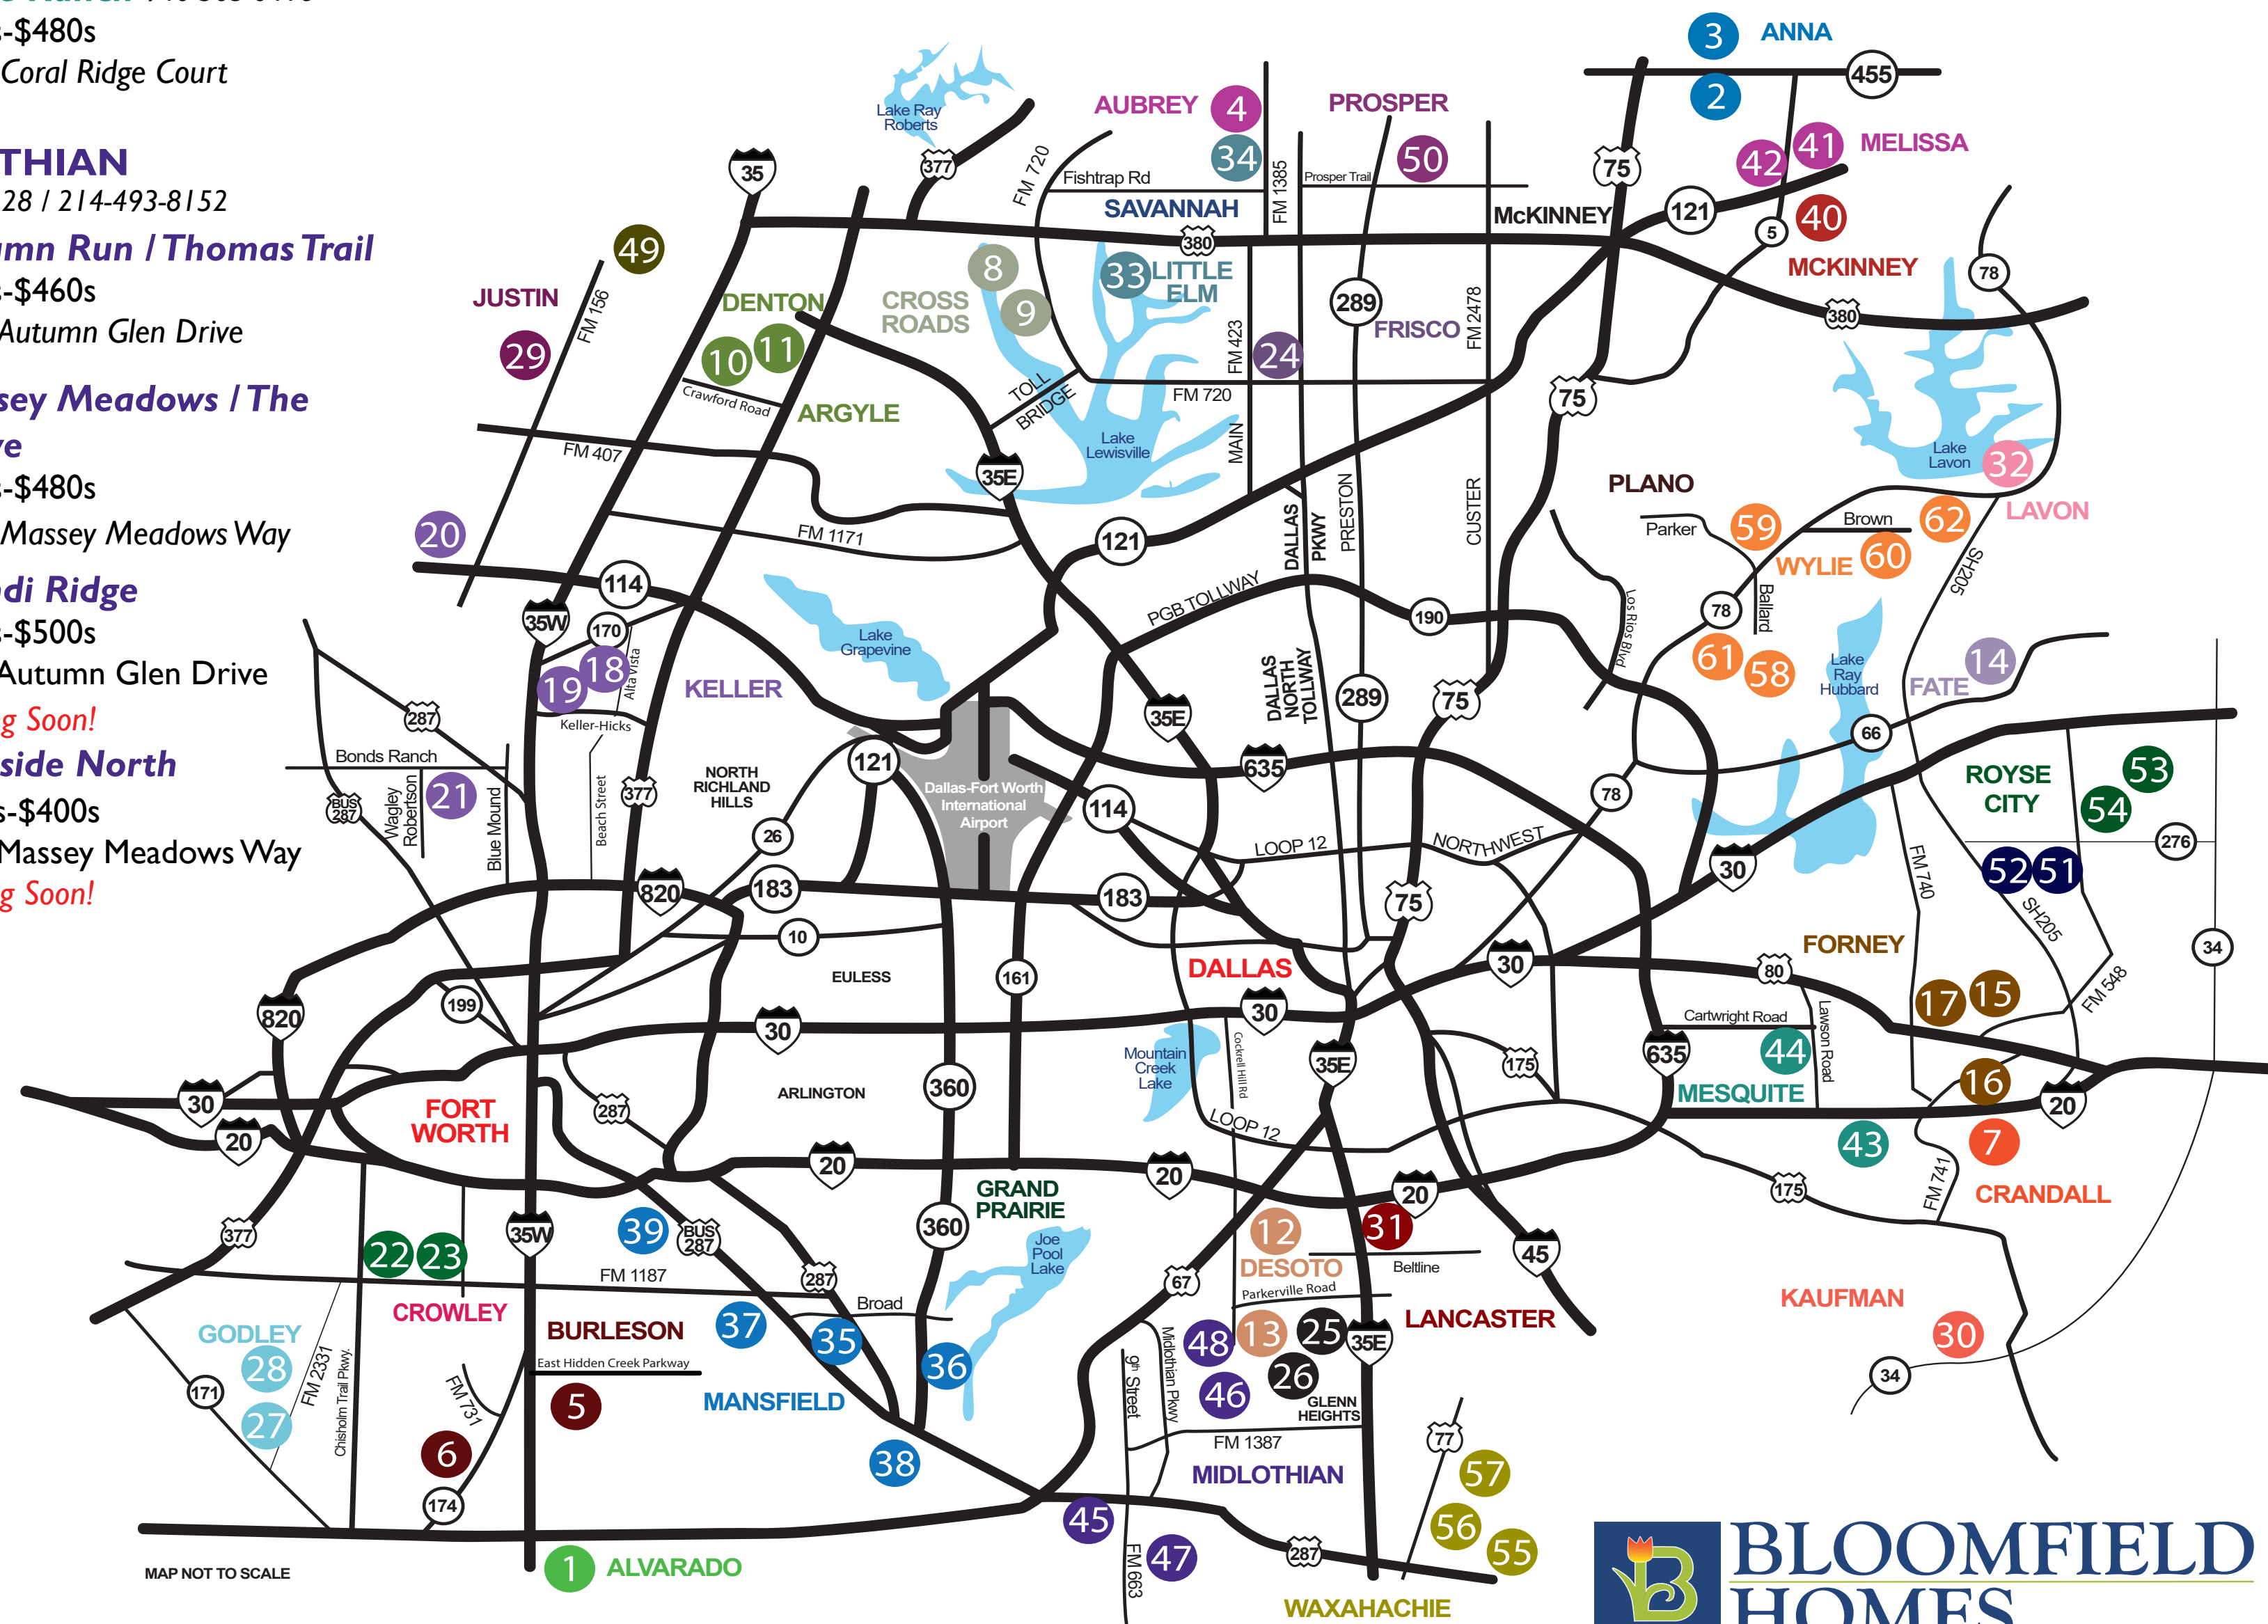

- 42 **Legacy Ranch**
  $320s-$450s
  3310 Timberline Drive
  Coming Soon!

MESQUITE

- 43 **Hagan Hill** 682-318-4028
  $350s-$480s
  6008 Hagan Hill Parkway

- 44 **Ridge Ranch** 940-365-6418
  $280s-$480s
  3113 Coral Ridge Court

MIDLOTHIAN

- 972-977-2228 | 214-493-8152
  45 **Autumn Run / Thomas Trail**
  $320s-$460s
  2230 Autumn Glen Drive

- 46 **Massey Meadows / The Grove**
  $310s-$480s
  4209 Massey Meadows Way

- 47 **Brandi Ridge**
  $340s-$500s
  2230 Autumn Glen Drive
  Coming Soon!

- 48 **Parkside North**
  $290s-$400s
  4209 Massey Meadows Way
  Coming Soon!

PONDER 972-877-1508

- 49 **Clairmont**
  $300s-$400s
  Coming Soon!

PROSPER 682-209-8025

- 50 **Prosper Lakes**
  $460s-$700s
  1141 Vista Run Drive

ROCKWALL 972-977-9629

- 51 **Sonoma Verde**
  $290s-$430s
  1501 Pisa Court

- 52 **Terracina**
  $330s-$480s
  Coming Soon!

ROYSE CITY 817-235-3445

- 53 **Stone River**
  $320s-$480s
  2329 Llano Drive

- 54 **Waterscape**
  $270s-$400s
  1026 Watercourse Place

WAXAHACHIE

- 55 **Buffalo Ridge** 972-765-5156
  $290s-$450s
  100 Deer Crossing Drive

- 56 **Sunrise at Garden Valley**
  972-765-5156
  $300s-$450s
  Coming Soon!

- 57 **North Grove** 682-800-6672
  $290s-$490s
  608 Bush Avenue

WYLIE

- 58 **Emerald Vista** 469-968-9408
  $340s-$480s
  806 Moreno Court
  Coming Soon!

- 59 **Inspiration** 469-289-8076
  $360s-$460s
  1606 Emerald Bay Lane

- 60 **Kreymer Estates** 972-822-5539
  $350s-$530s
  Coming Soon!

- 61 **Stone Ranch** 469-968-9408
  $340s-$480s
  806 Moreno Court

- 62 **Lewis Ranch** 972-877-1508
  $350s-$500s
  Coming Soon!

... Making Dreams Come True