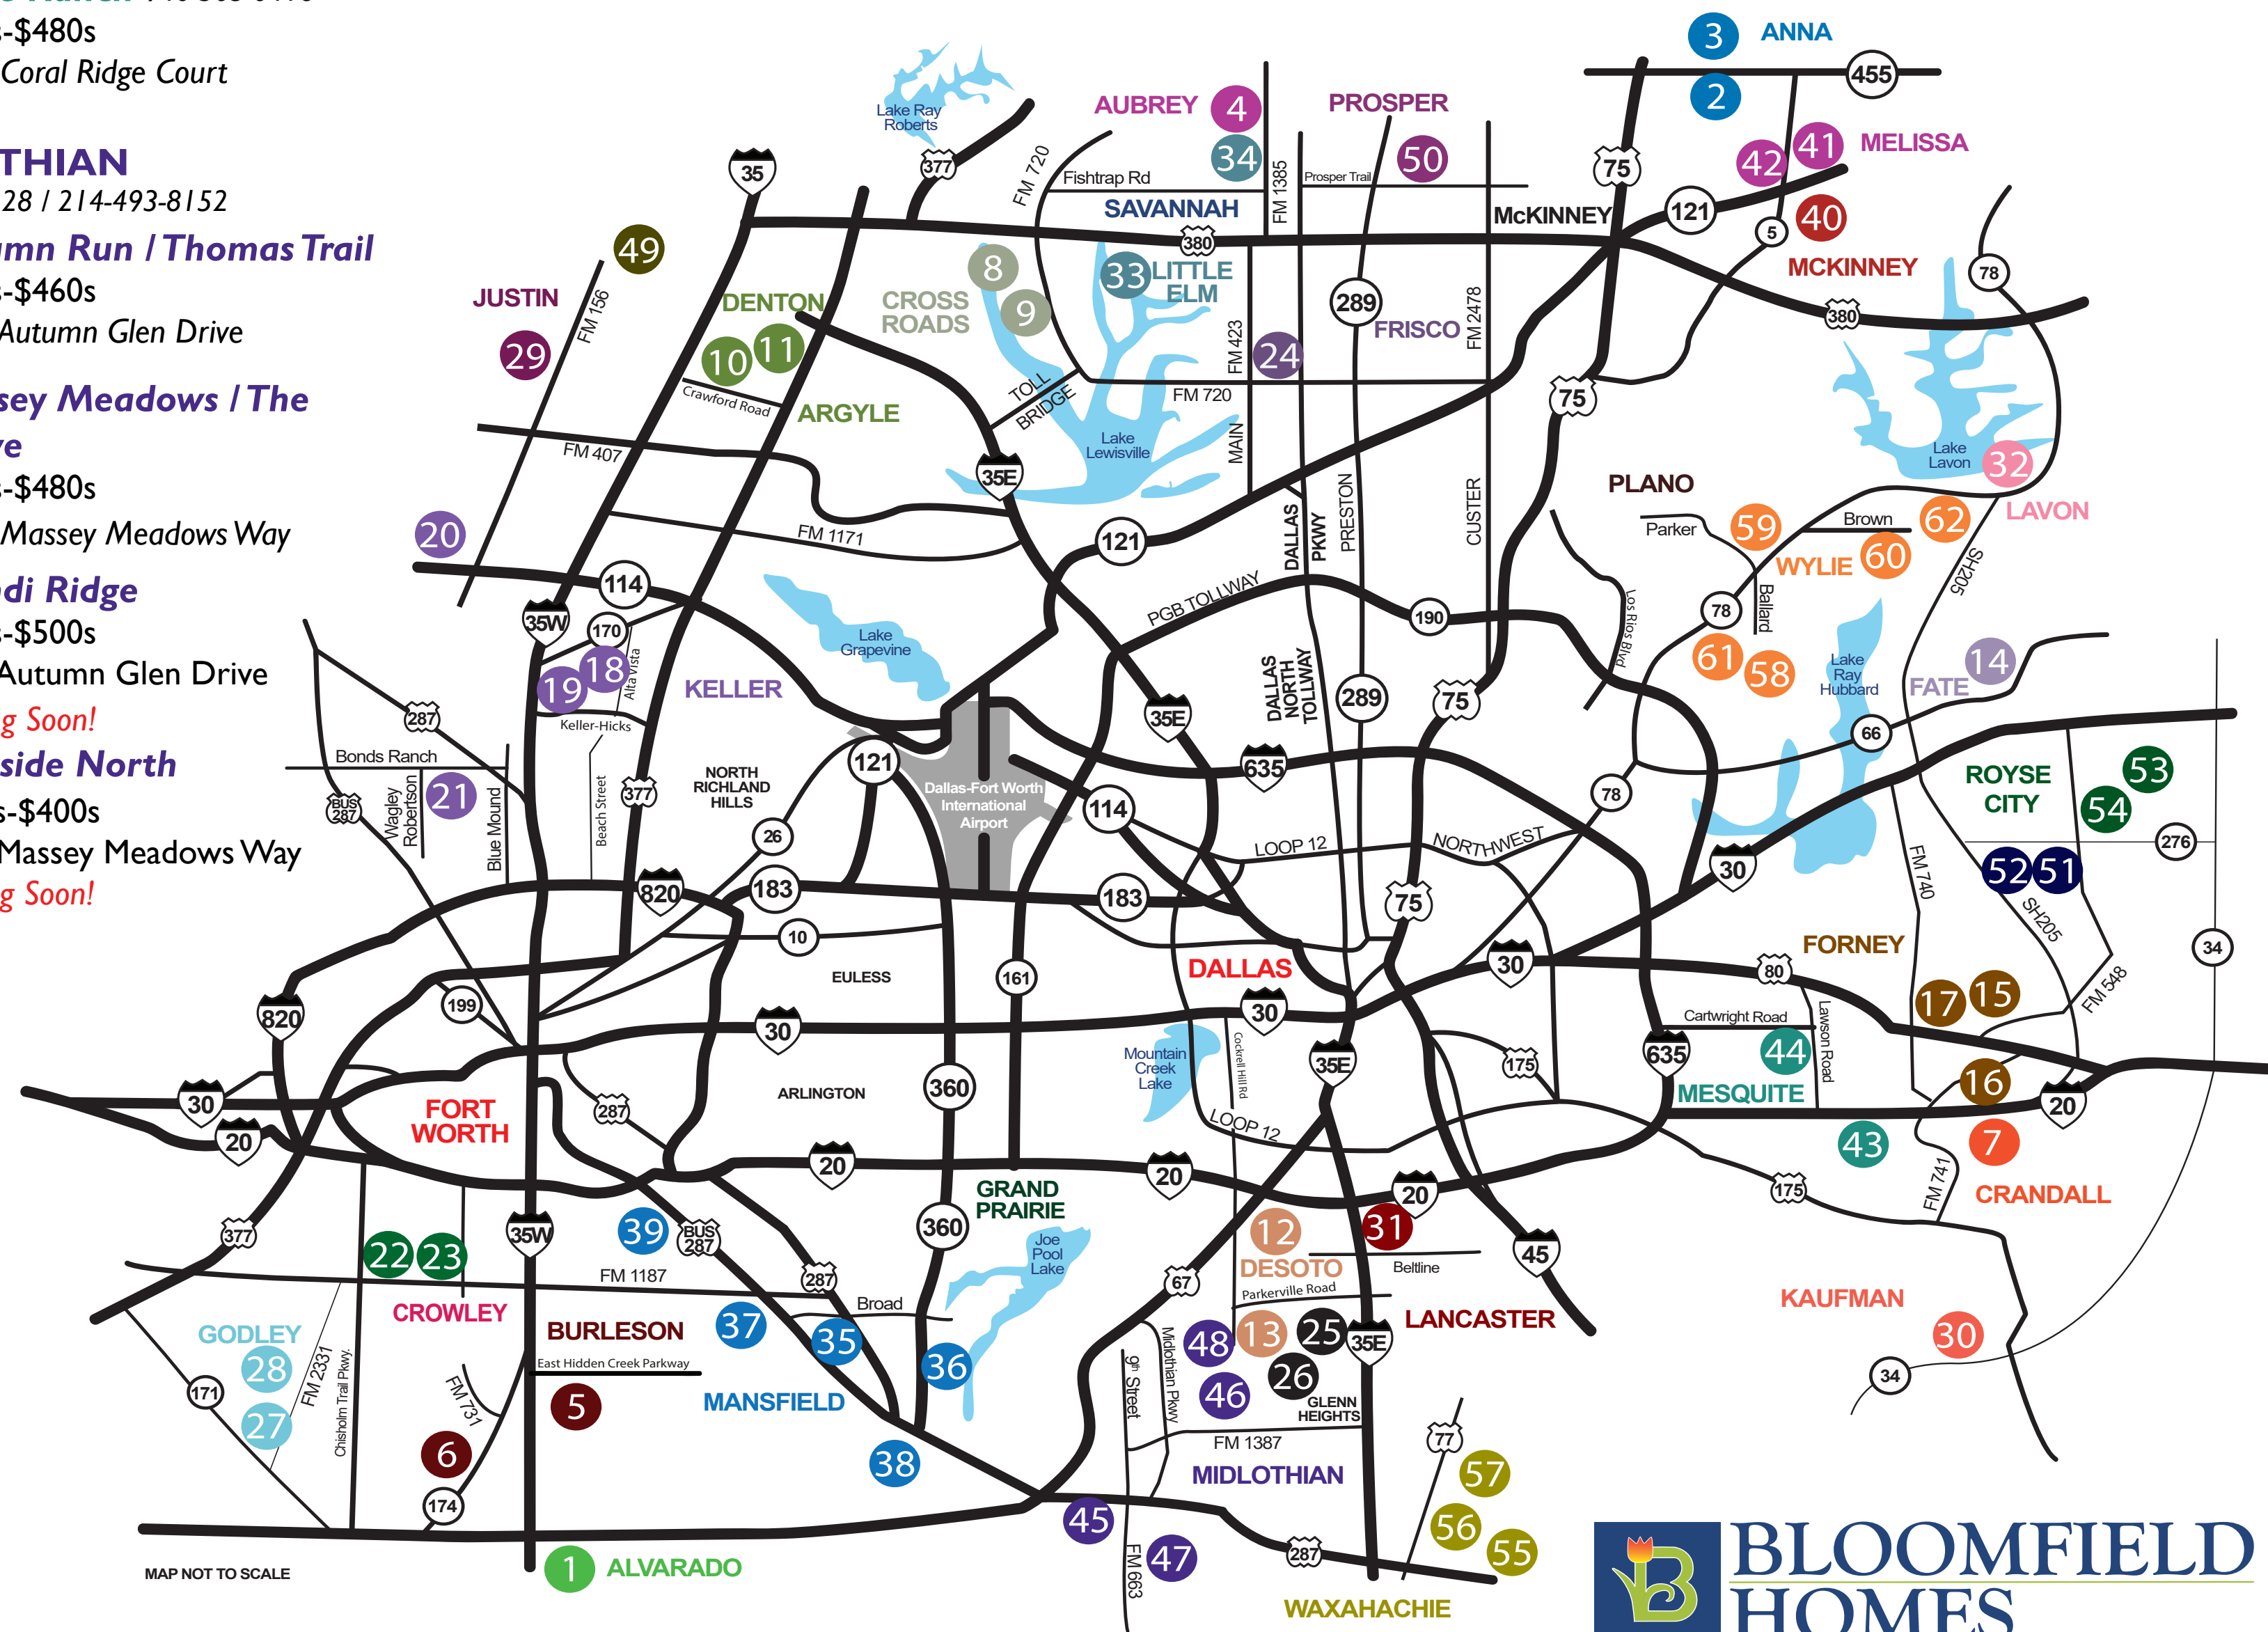

- 42 **Legacy Ranch**
  $320s-$450s
  3310 Timberline Drive
  Coming Soon!

MESQUITE

- 43 **Hagan Hill** 682-318-4028
  $350s-$480s
  6008 Hagan Hill Parkway

- 44 **Ridge Ranch** 940-365-6418
  $280s-$480s
  3113 Coral Ridge Court

MIDLOTHIAN

- 45 **Autumn Run / Thomas Trail**
  972-977-2228 / 214-493-8152
  $320s-$460s
  2230 Autumn Glen Drive

- 46 **Massey Meadows / The Grove**
  $310s-$480s
  4209 Massey Meadows Way

- 47 **Brandi Ridge**
  $340s-$500s
  2230 Autumn Glen Drive
  Coming Soon!

- 48 **Parkside North**
  $290s-$400s
  4209 Massey Meadows Way
  Coming Soon!

PONDER 972-877-1508

- 49 **Clairmont**
  $300s-$400s
  Coming Soon!

PROSPER 682-209-8025

- 50 **Prosper Lakes**
  $460s-$700s
  1141 Vista Run Drive

ROCKWALL 972-977-9629

- 51 **Sonoma Verde**
  $290s-$430s
  1501 Pisa Court

- 52 **Terracina**
  $330s-$480s
  Coming Soon!

ROYSE CITY 817-235-3445

- 53 **Stone River**
  $320s-$480s
  2329 Llano Drive

- 54 **Waterscape**
  $270s-$400s
  1026 Watercourse Place

WAXAHACHIE

- 55 **Buffalo Ridge** 972-765-5156
  $290s-$450s
  100 Deer Crossing Drive

- 56 **Sunrise at Garden Valley**
  972-765-5156
  $300s-$450s
  Coming Soon!

- 57 **North Grove** 682-800-6672
  $290s-$490s
  608 Bush Avenue

WYLIE

- 58 **Emerald Vista** 469-968-9408
  $340s-$480s
  806 Moreno Court
  Coming Soon!

- 59 **Inspiration** 469-289-8076
  $360s-$460s
  1606 Emerald Bay Lane

- 60 **Kreymer Estates** 972-822-5539
  $350s-$530s
  1005 Sheldon Drive

- 61 **Stone Ranch** 469-968-9408
  $340s-$480s
  806 Moreno Court

- 62 **Lewis Ranch** 972-877-1508
  $350s-$500s
  Coming Soon!

MAP NOT TO SCALE

... Making Dreams Come True